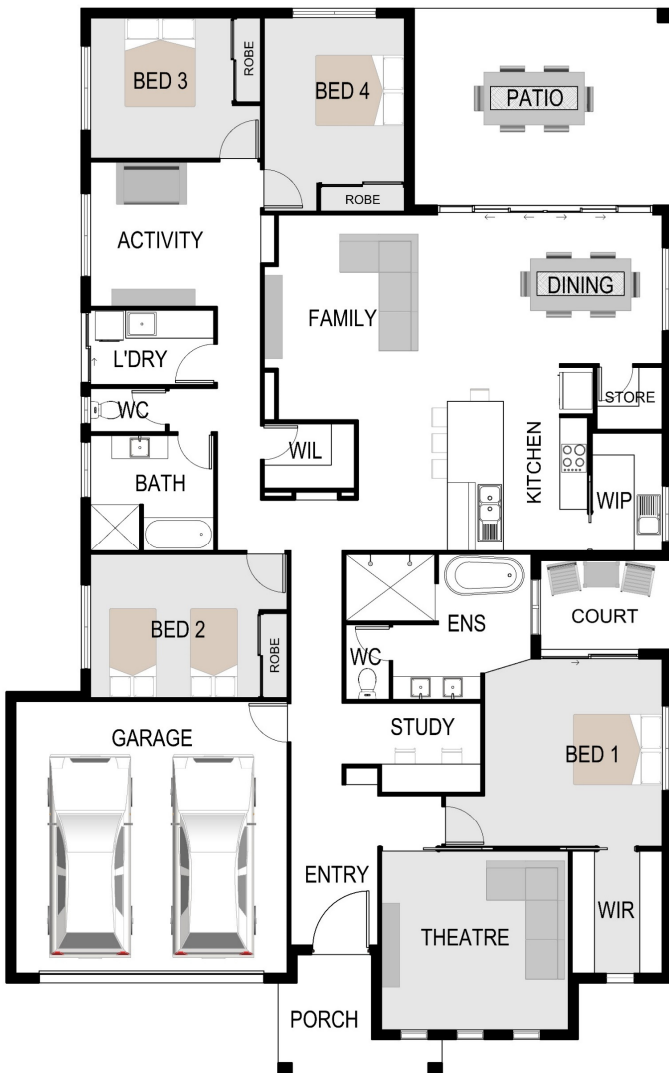

PREMIER 283

Living	212m ²
Garage	36m ²
Patio	23m ²
Porch	7m ²
Court	5m ²
Total	283m²

-  | 4
-  | 2
- +Theatre**
- +Kids Activity**
- +Study Nook**

**SUIT
BLOCK
WIDTH
19m+**

© COPYRIGHT

CREATE YOUR OWN SPECIFICATION