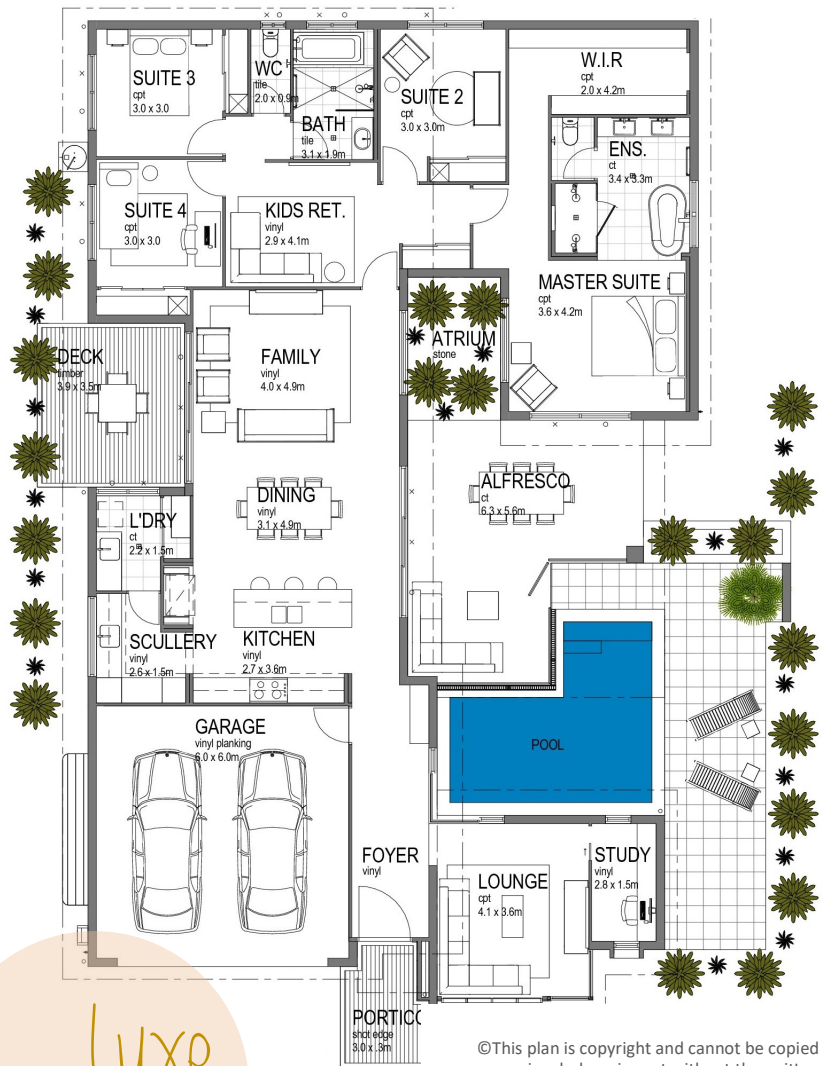

Harbourside 295

4 3 2 2 1

Master Builders Best Bathroom and HIA Best Display Home winner, the Harbourside was one of our most loved display homes.

Features:

- Suits West facing blocks as bedroom wing at rear shades the living zones and breeze is perfectly captured and filtered through the front/side of the home
- Unique C shape home design with atrium captures breezes gives most rooms beautiful views of the pool.
- Stunning master suite boasts views of the atrium, a luxurious double ensuite with freestanding bath and huge custom built walk-in-robe
- Breathtaking entry with corner glass window overlooking pool and alfresco
- Huge resort style outdoor entertainment zone

Luxe
COLLECTION

©This plan is copyright and cannot be copied in whole or in part without the written consent of Case Constructions Pty Ltd.

michaelcase
H O M E S