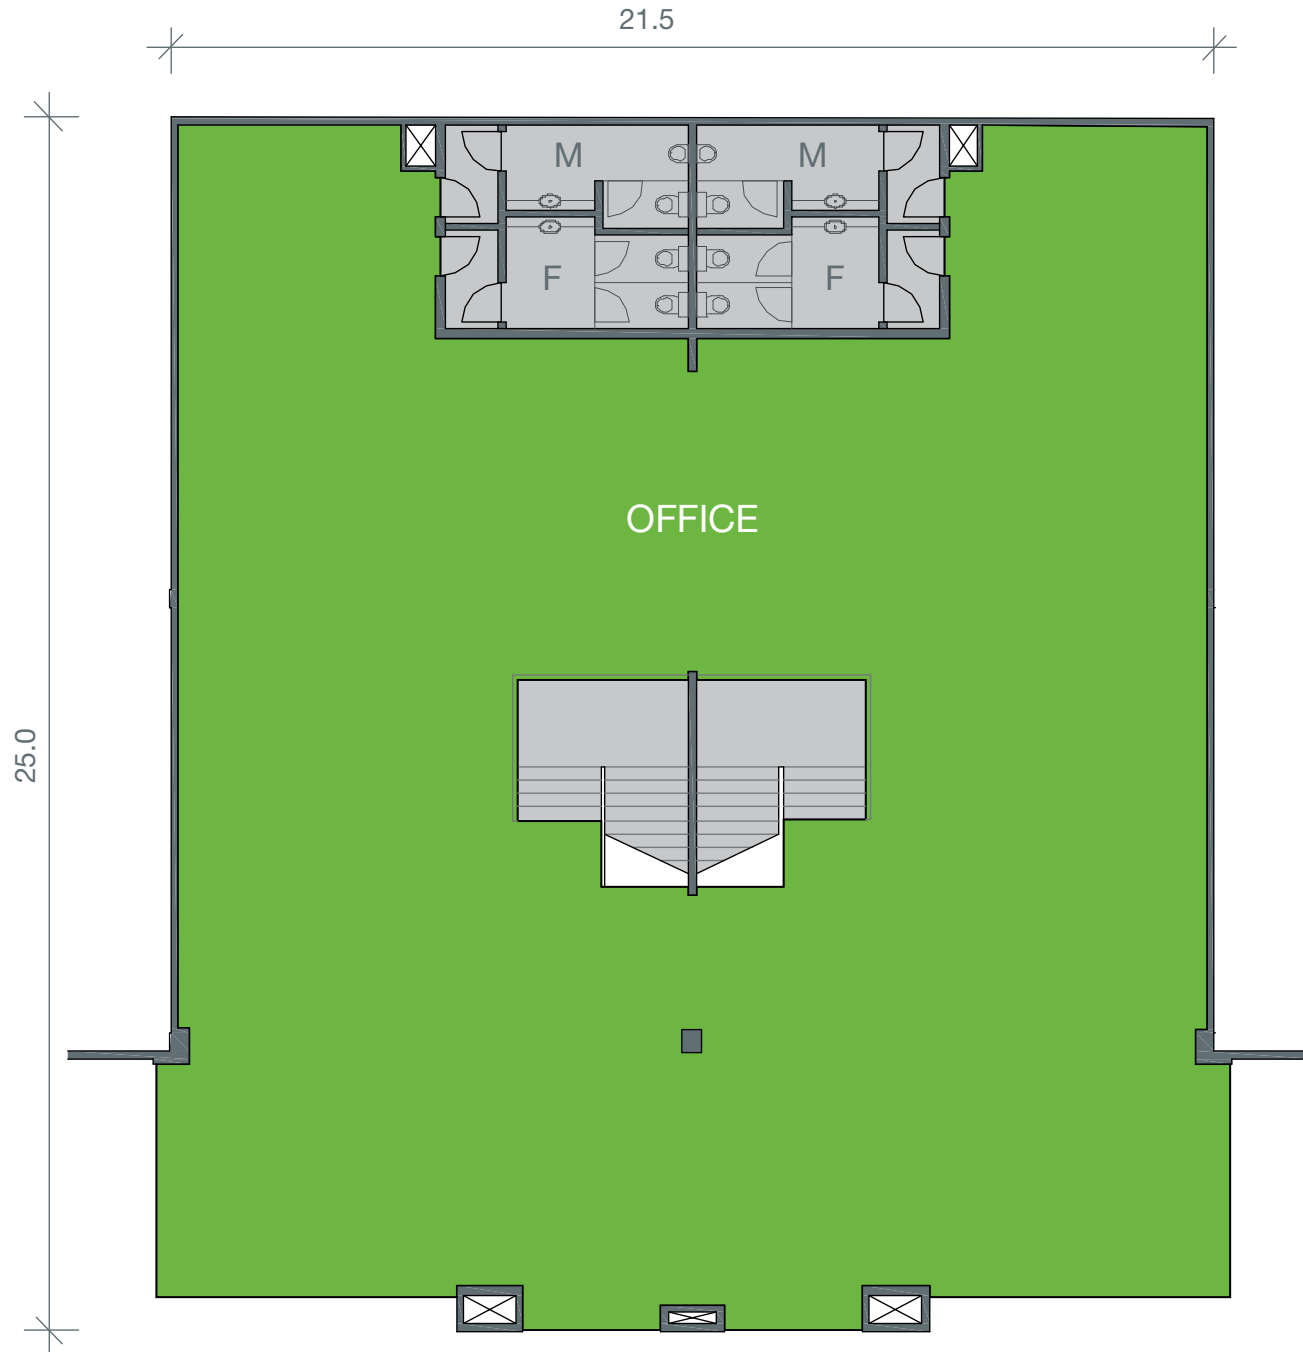

AREA SCHEDULE	SQM
First floor	
Office	533
Total area	533

■ For lease