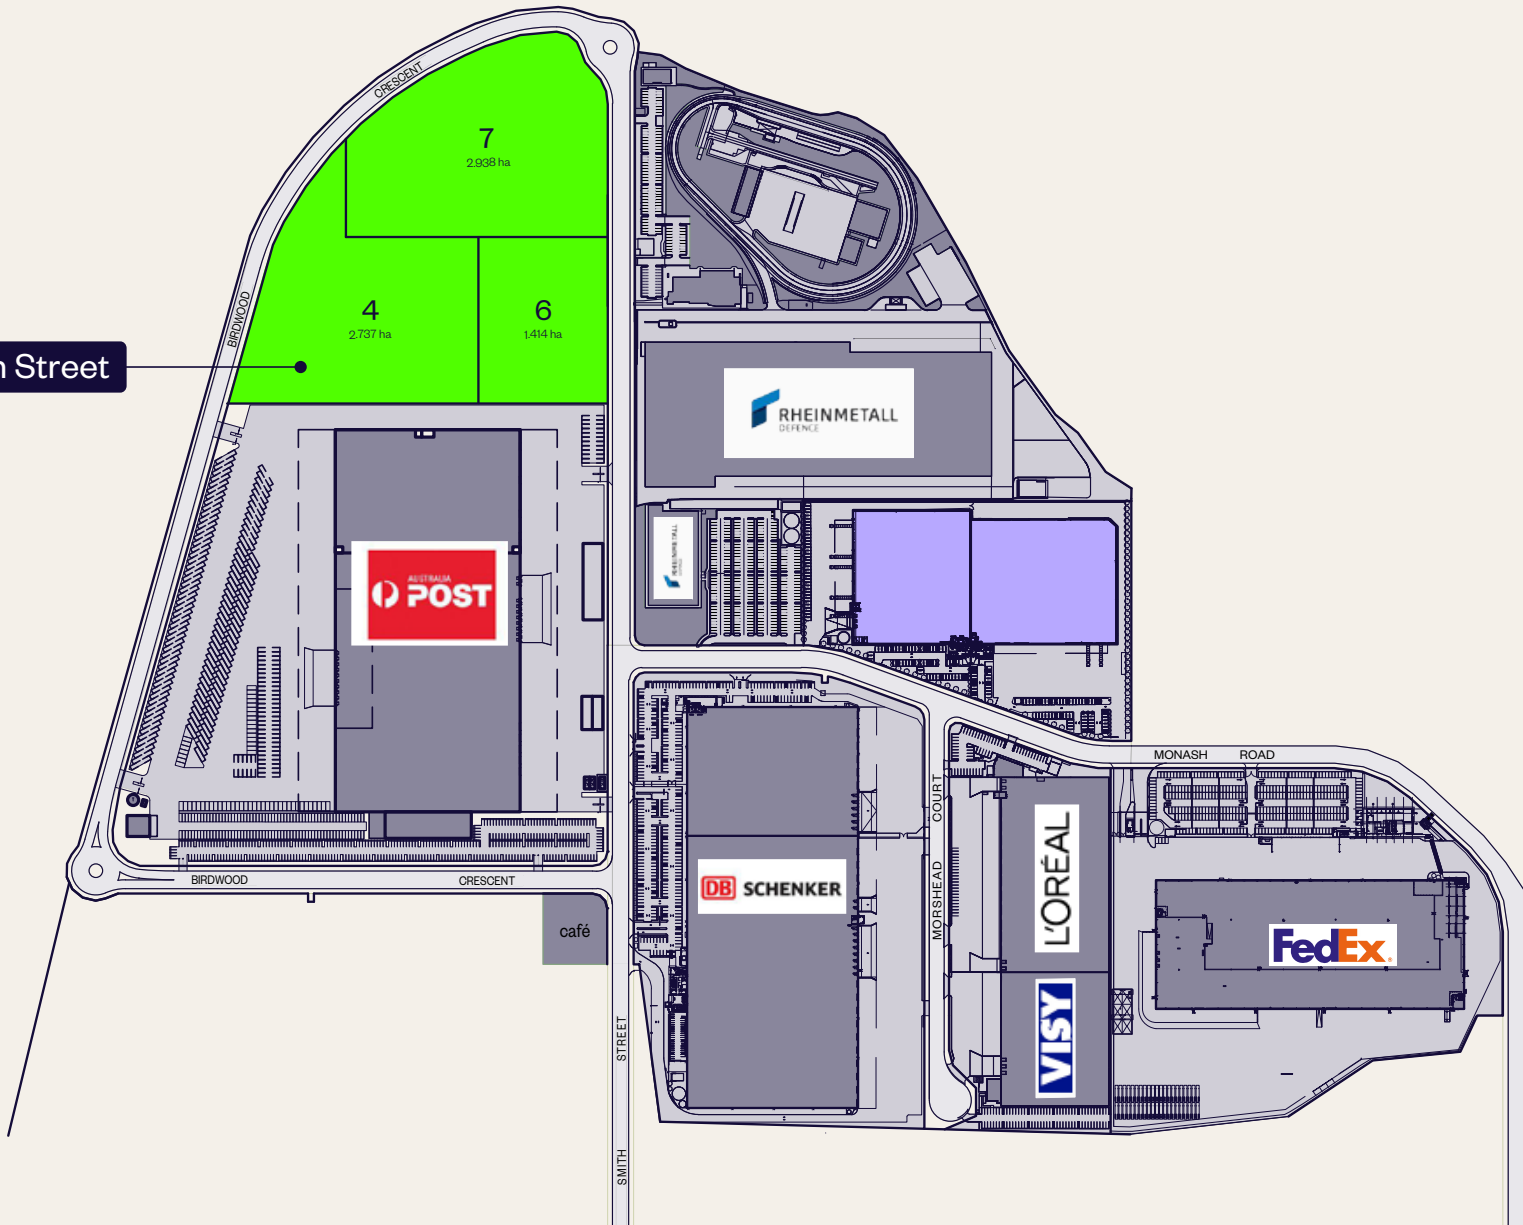

MASTERPLAN NORTH SECTION

130 Robert Smith Street

■ AVAILABLE FOR LEASE
■ SUBJECT SITE

MASTERPLAN SOUTH SECTION

- AVAILABLE FOR LEASE
- UNDER CONSTRUCTION