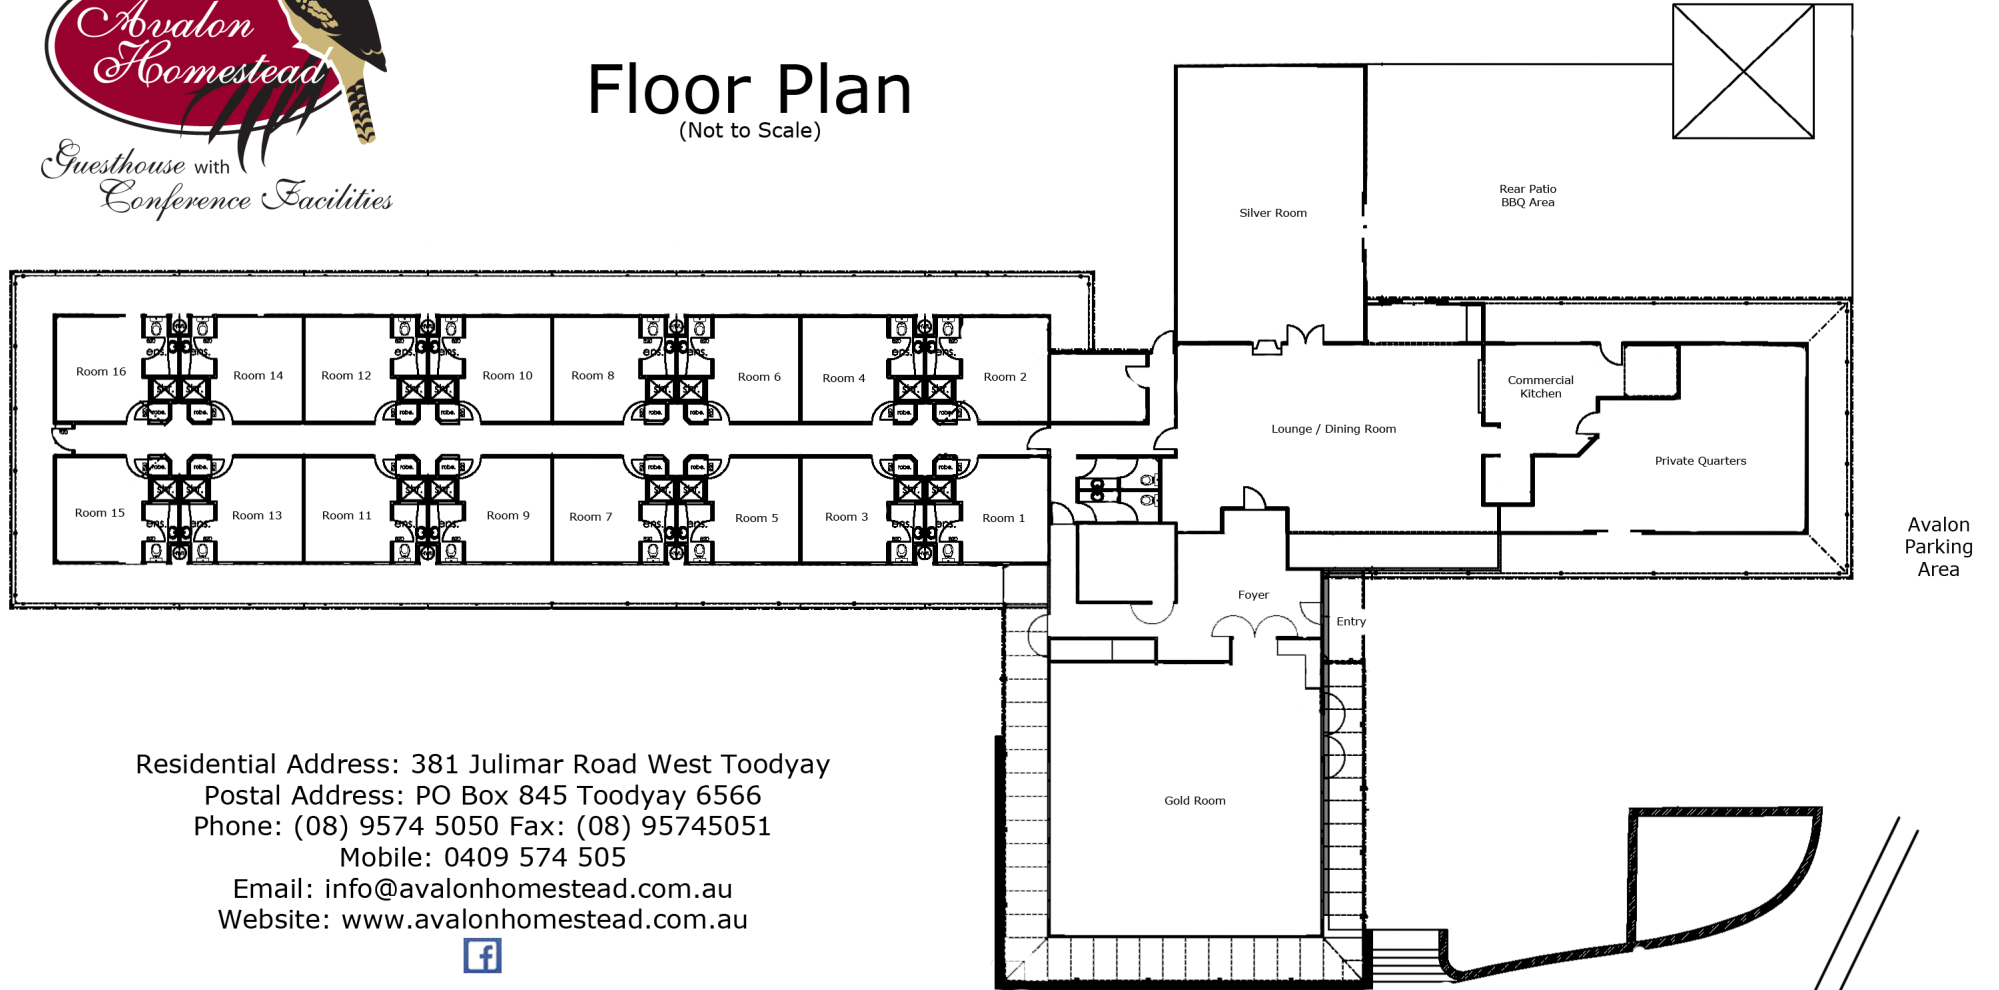

Floor Plan

(Not to Scale)

Residential Address: 381 Julimar Road West Toodyay
 Postal Address: PO Box 845 Toodyay 6566
 Phone: (08) 9574 5050 Fax: (08) 95745051
 Mobile: 0409 574 505
 Email: info@avalonhomestead.com.au
 Website: www.avalonhomestead.com.au