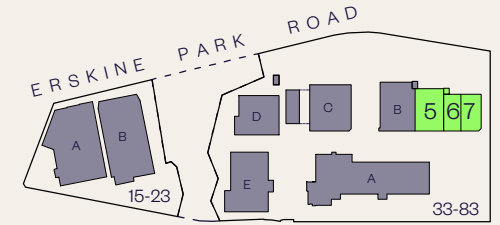

BUILDING B PLAN

Erskine Park Industrial Estate

AREA SCHEDULE	SQM
Building B	
Warehouse 5	5,136
Warehouse 6	2,435
Warehouse 7	2,875
Office B	127
Total building area	10,564

Location Plan
Not to Scale