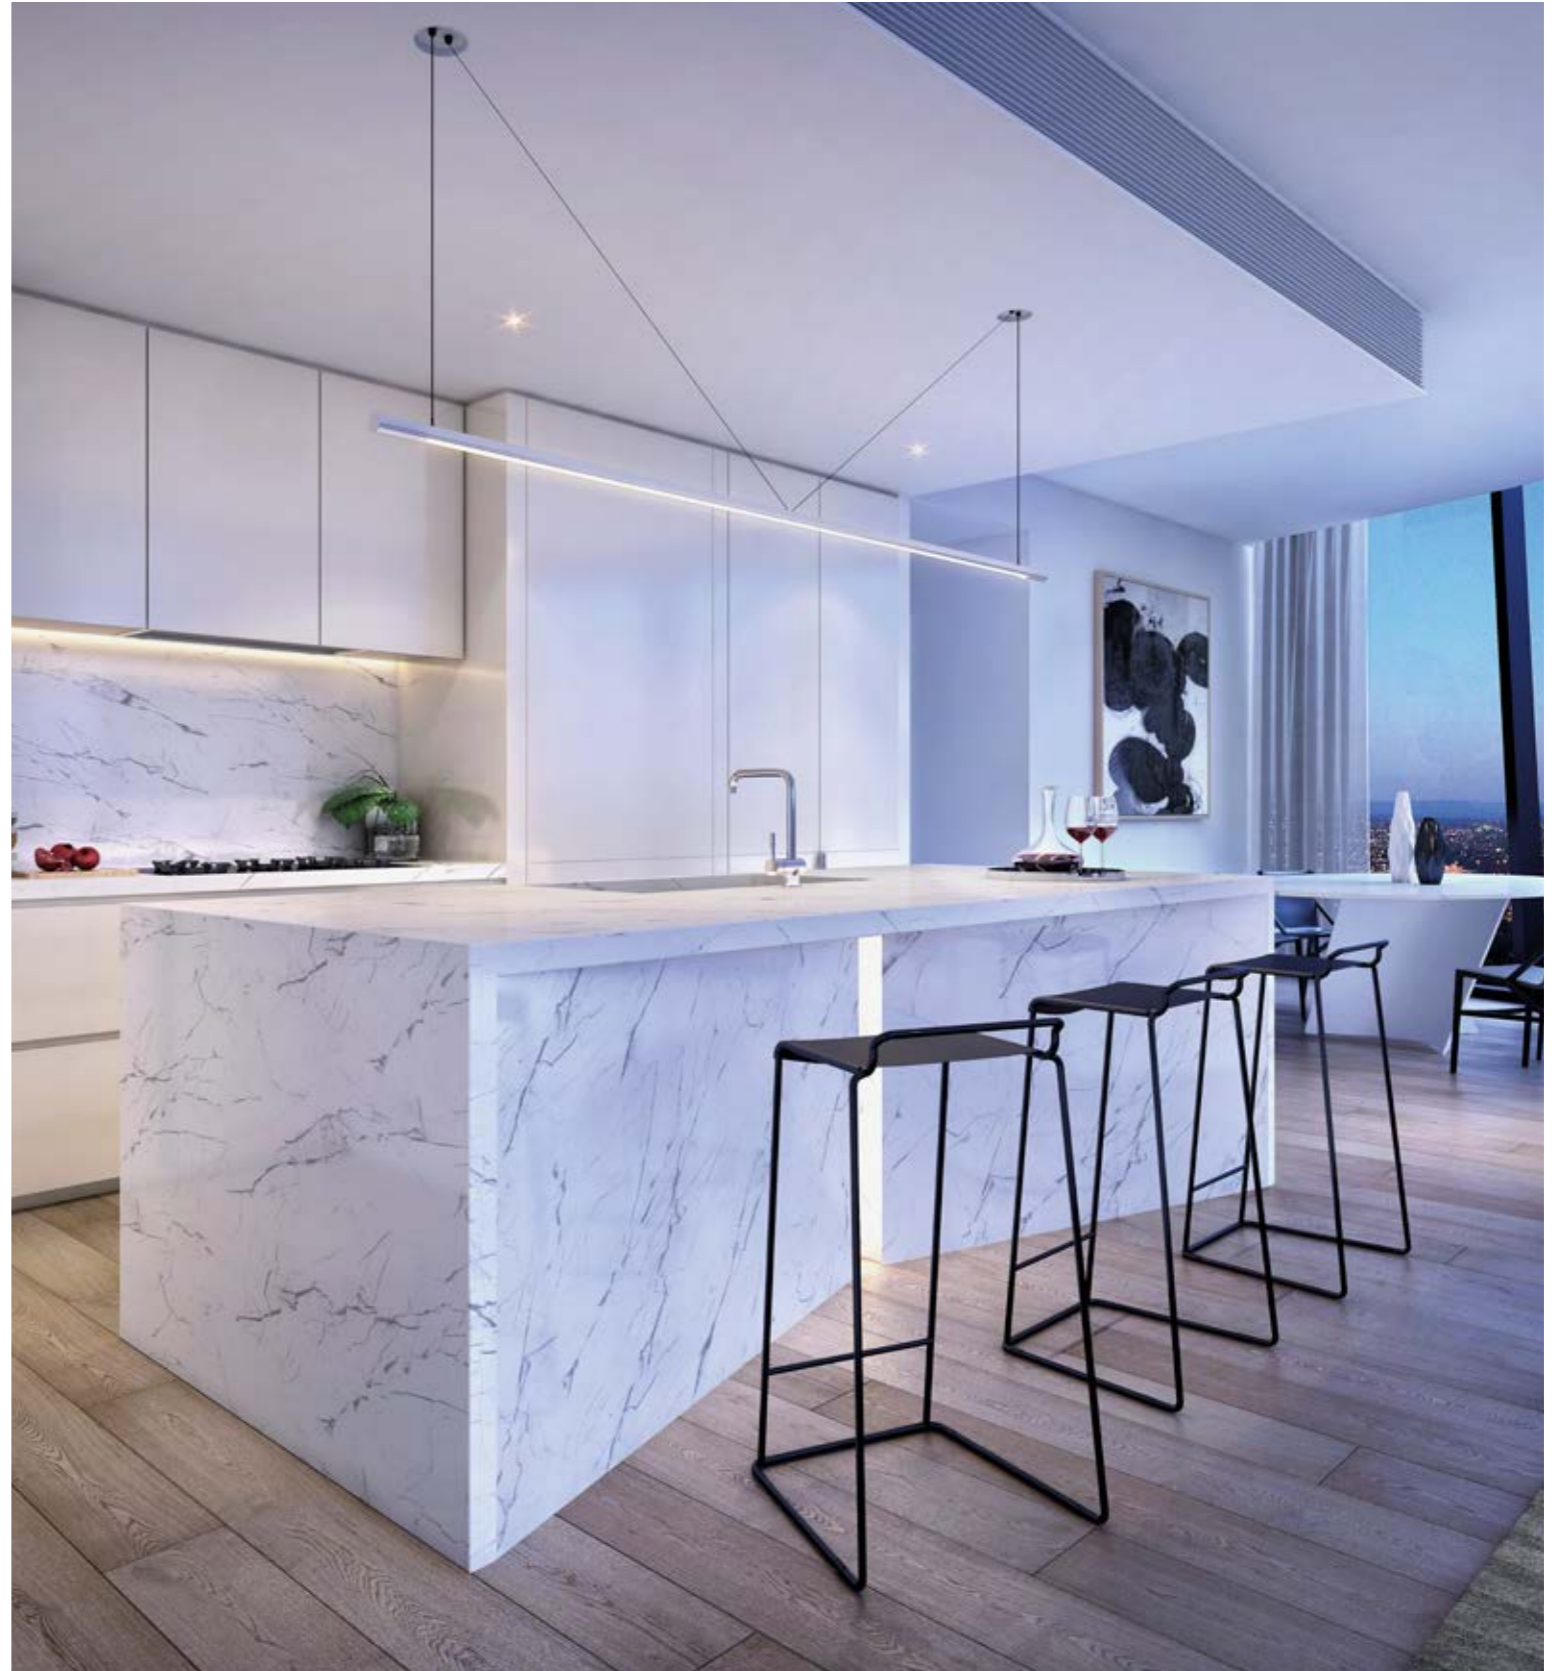

A DESIGN STORY

**MELBOURNE
SQUARE®**

Artist's Impression.

Inspired by spring, we've created an interiors package perfect for your new life to come at Melbourne Square. Filled with light and featuring oversized floor plans, these interiors have been crafted for long-lasting quality and timeless design, with premium appliances by Gaggenau, fixtures and fittings by Kohler, customised home automation by Clipsal, and an exclusive personalised styling and furniture package by HUB furniture.

hubfurniture.com.au

Left: Moroso Smock chair,
Photographed by Mike Baker.
Right: Lowe Atticus table and
Molteni & C Outline chairs.
Photographed by Shannon McGrath.

PENTHOUSE UPGRADE

Your new kitchen can be elevated with an upgrade to match the Melbourne Square penthouse, with signature touches including exquisite honed marble in the kitchen benchtop and splashbacks.