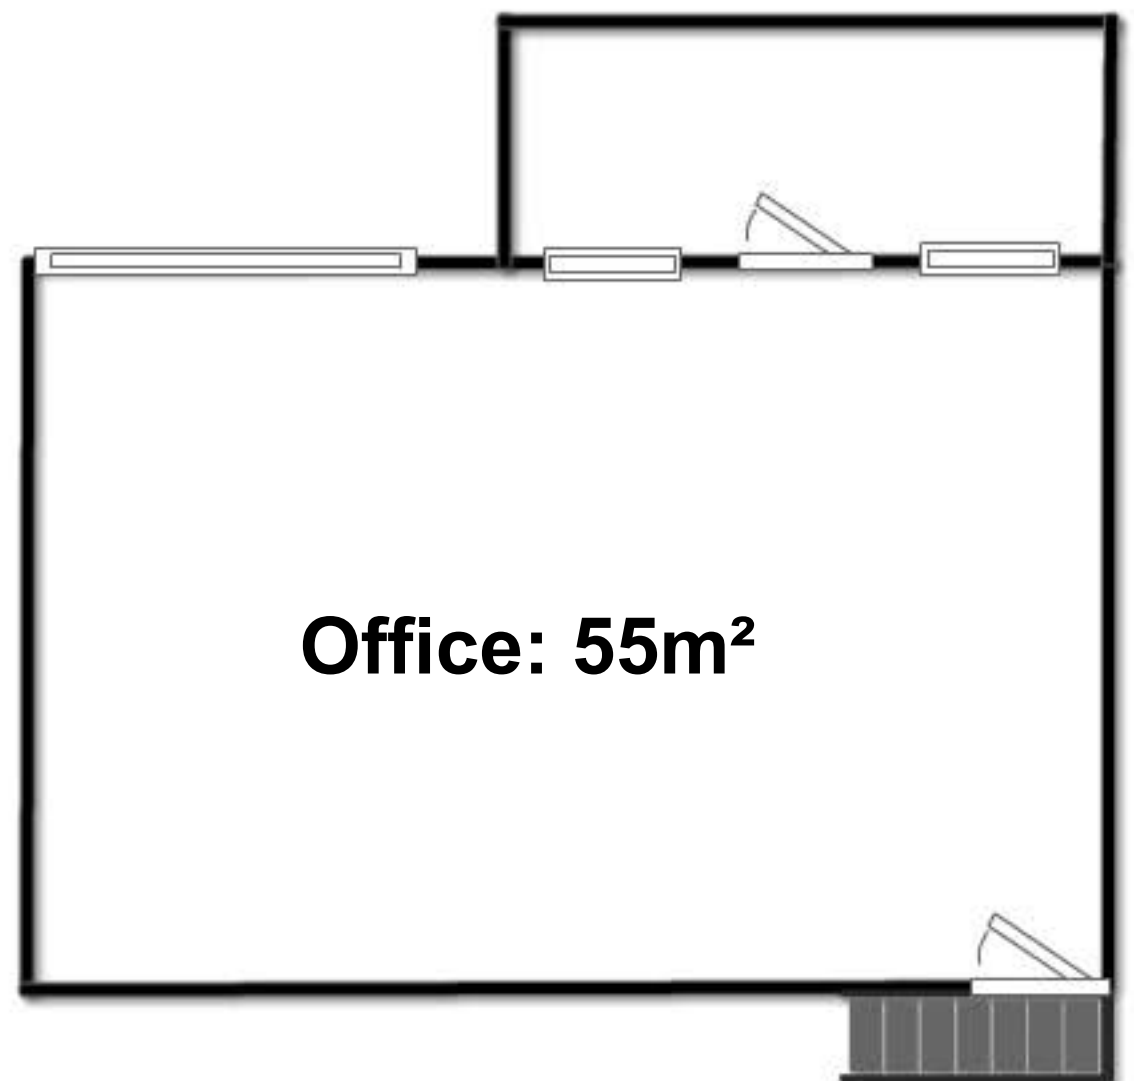

# Unit 2/426-428 Marion Street, Condell Park

**Total: 205m<sup>2</sup>**

Disclaimer: This floorplan has been provided as a guide only and is not drawn to scale.  
IZRE cannot guarantee its accuracy and all interested parties should rely on their own measurements.