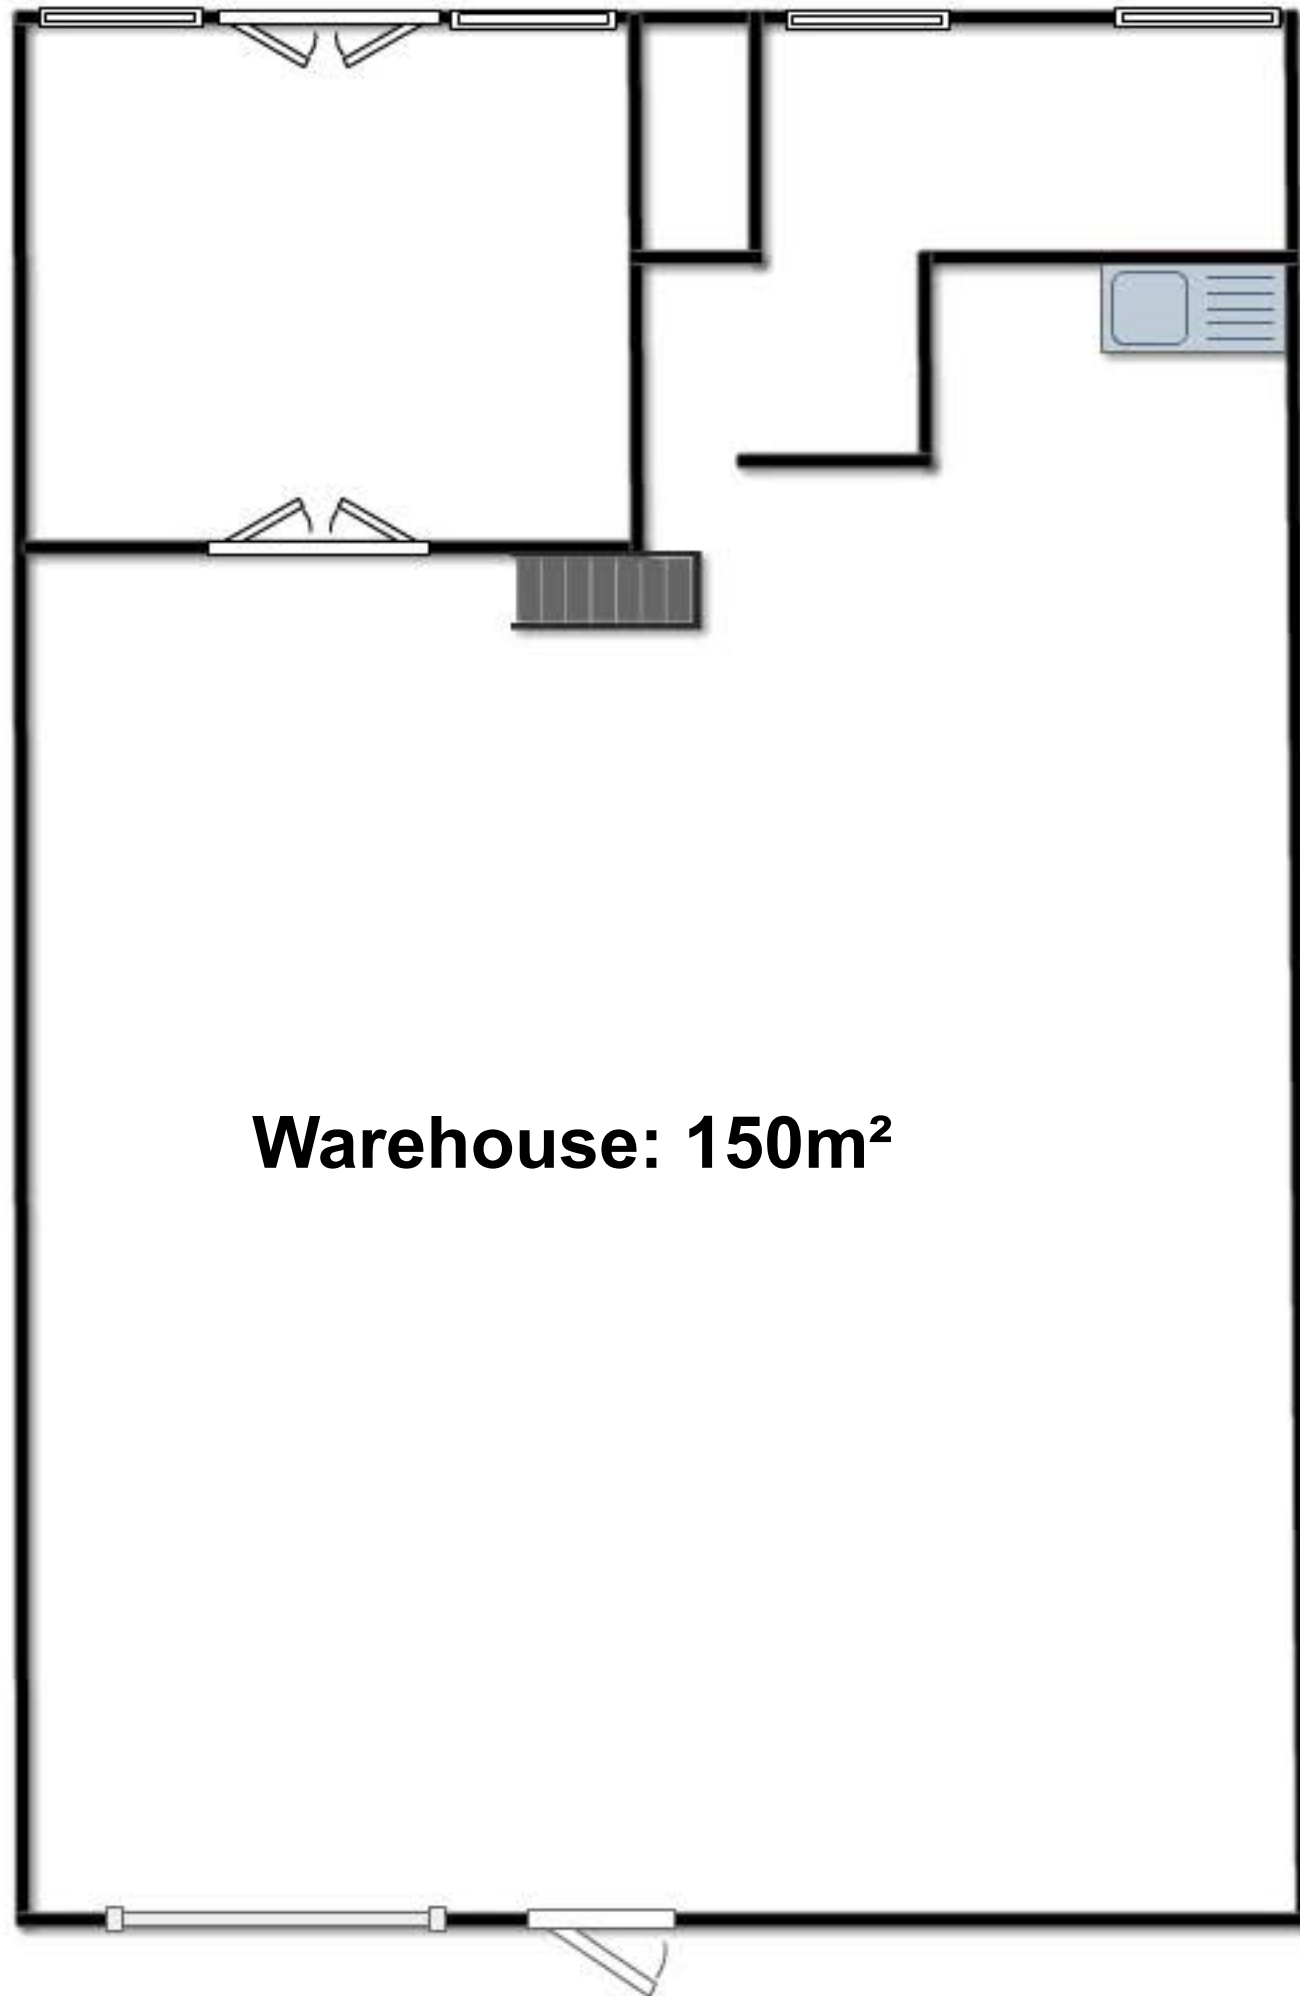

# Unit 2/426-428 Marion Street, Condell Park

**Total: 205m<sup>2</sup>**

Disclaimer: This floorplan has been provided as a guide only and is not drawn to scale.  
IZRE cannot guarantee its accuracy and all interested parties should rely on their own measurements.