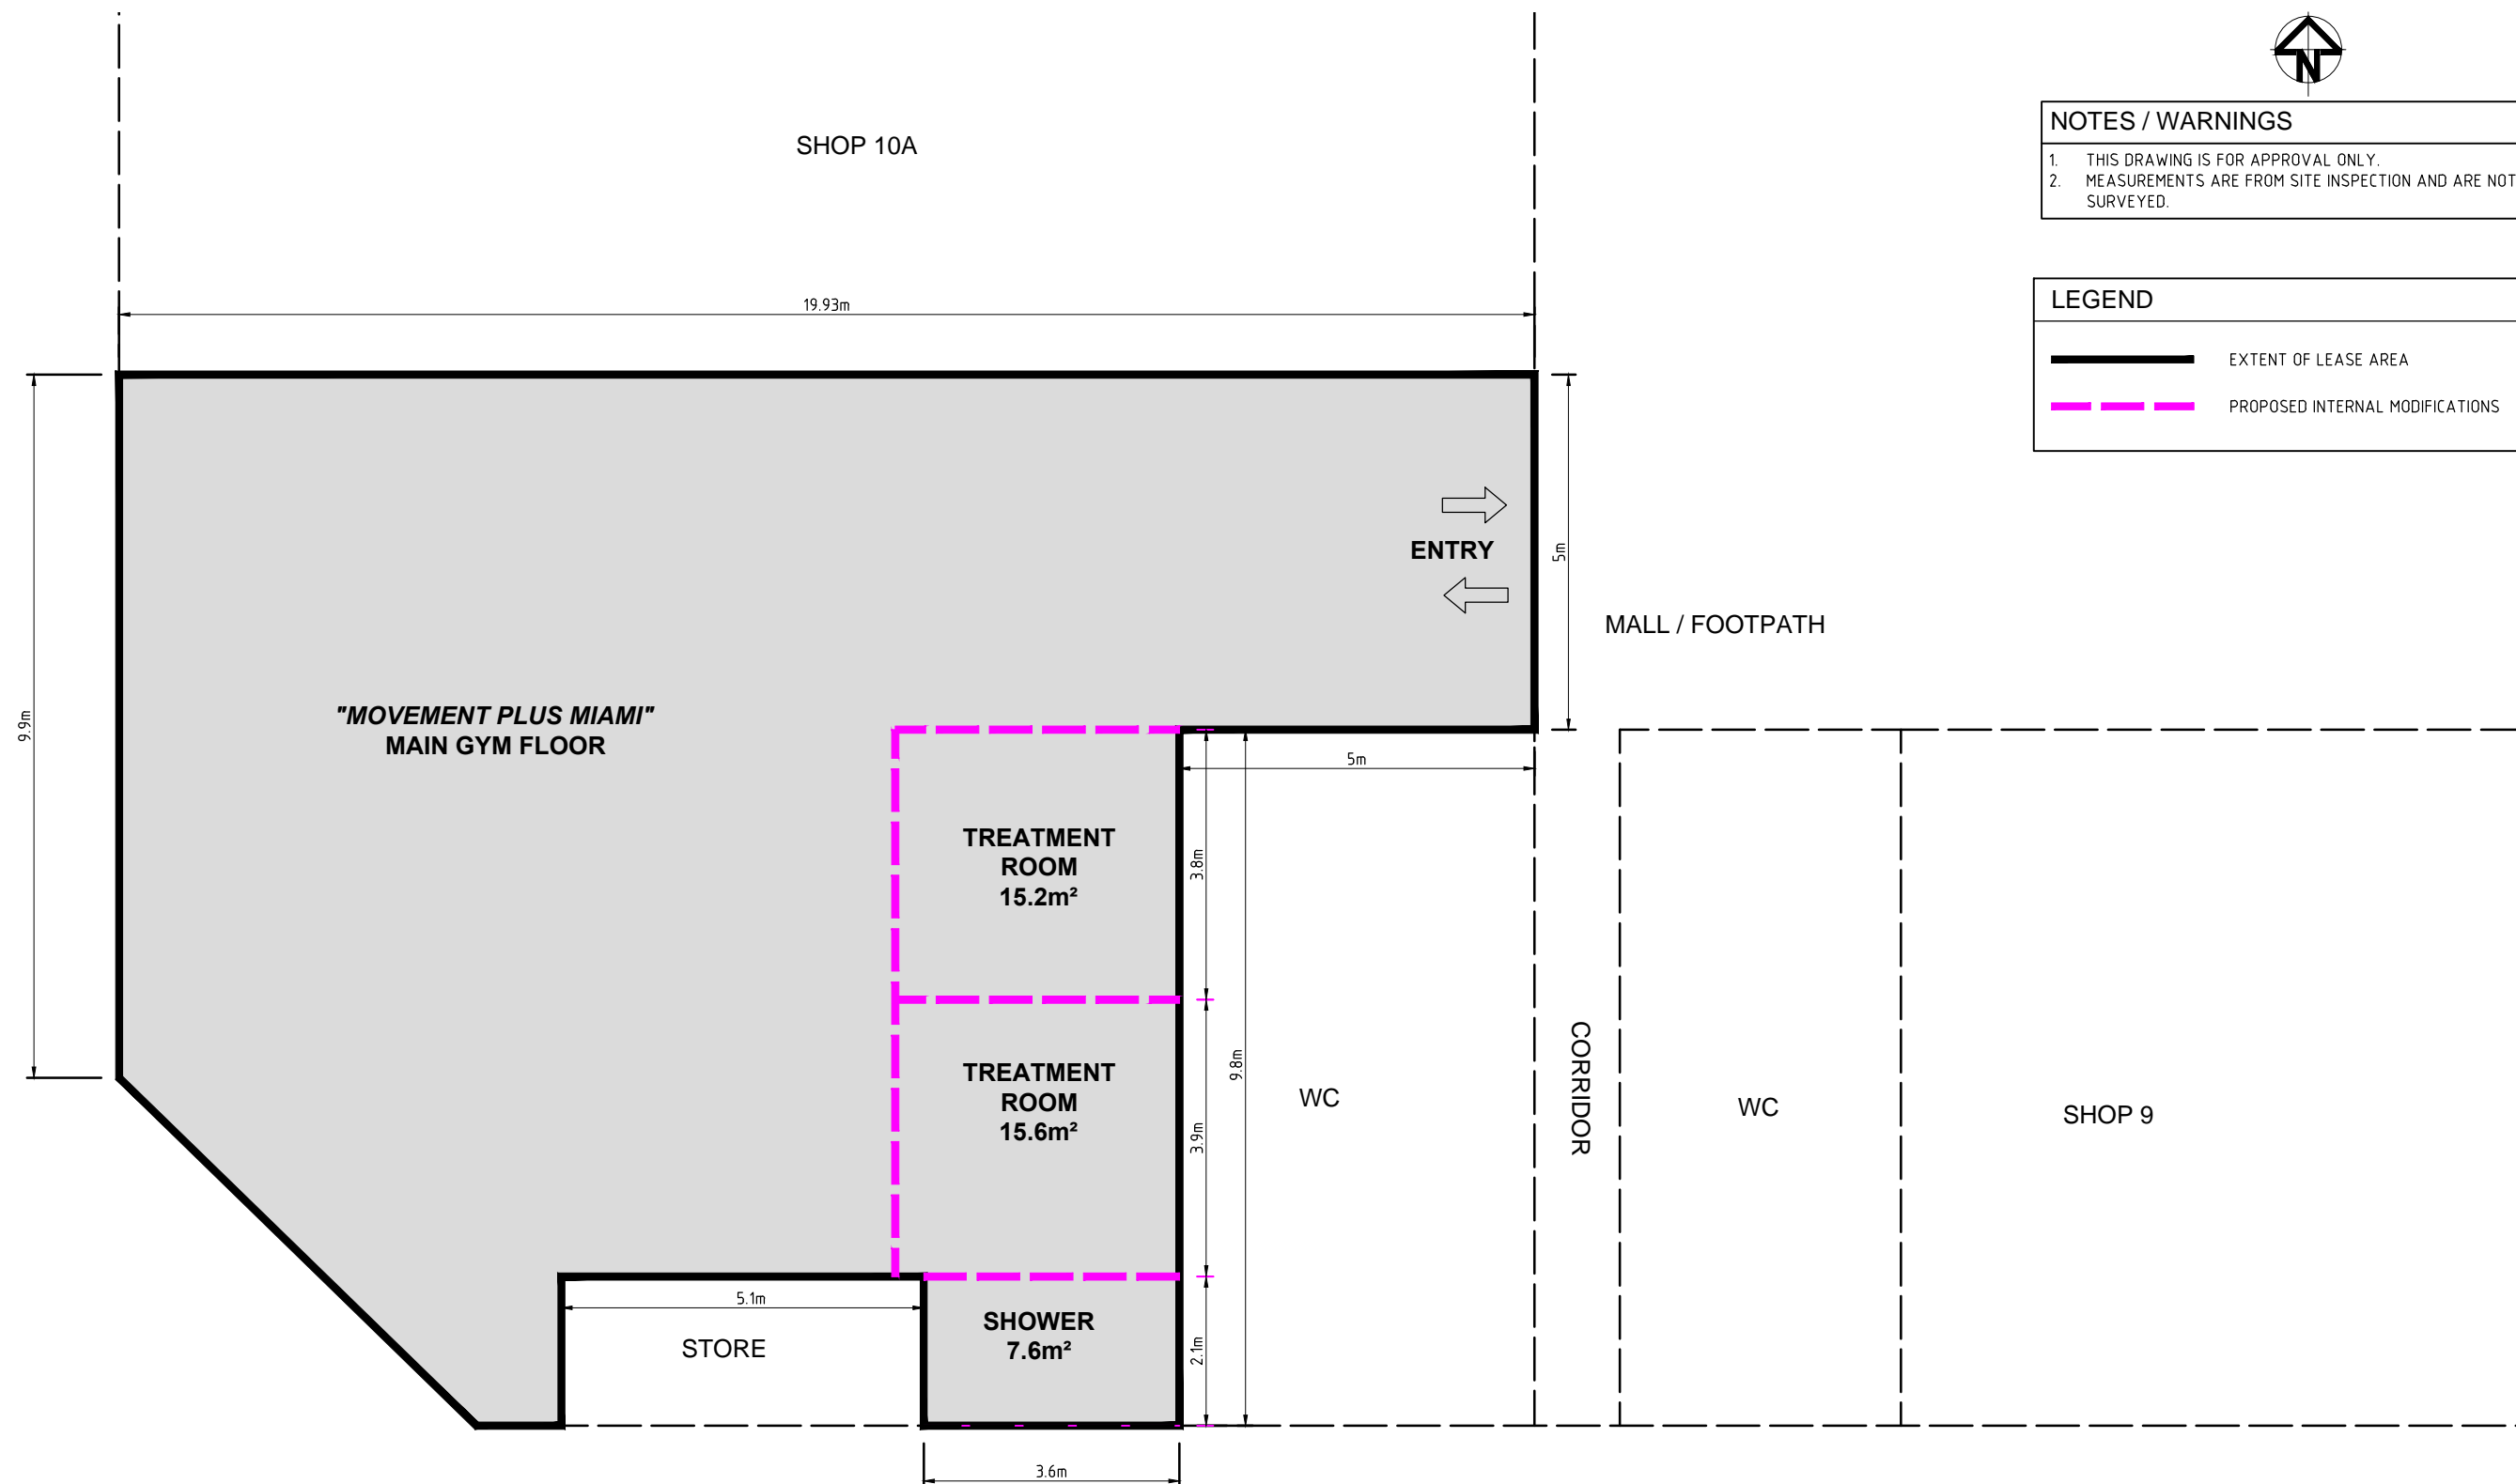

NOTES / WARNINGS

- 1. THIS DRAWING IS FOR APPROVAL ONLY.
- 2. MEASUREMENTS ARE FROM SITE INSPECTION AND ARE NOT SURVEYED.

LEGEND

- EXTENT OF LEASE AREA
- PROPOSED INTERNAL MODIFICATIONS

01	ORIGINAL ISSUE	RR	27.08.20		
ISSUE	DESCRIPTION	BY	DATE		

APPROVAL ISSUE
NOT FOR CONSTRUCTION

DRAWING TITLE:		
NEW GYM FIT OUT SHOP 10 LOT 1 ON RP204639		
PROJECT No.	DRAWING No.	ISSUE
MP+	D1	1