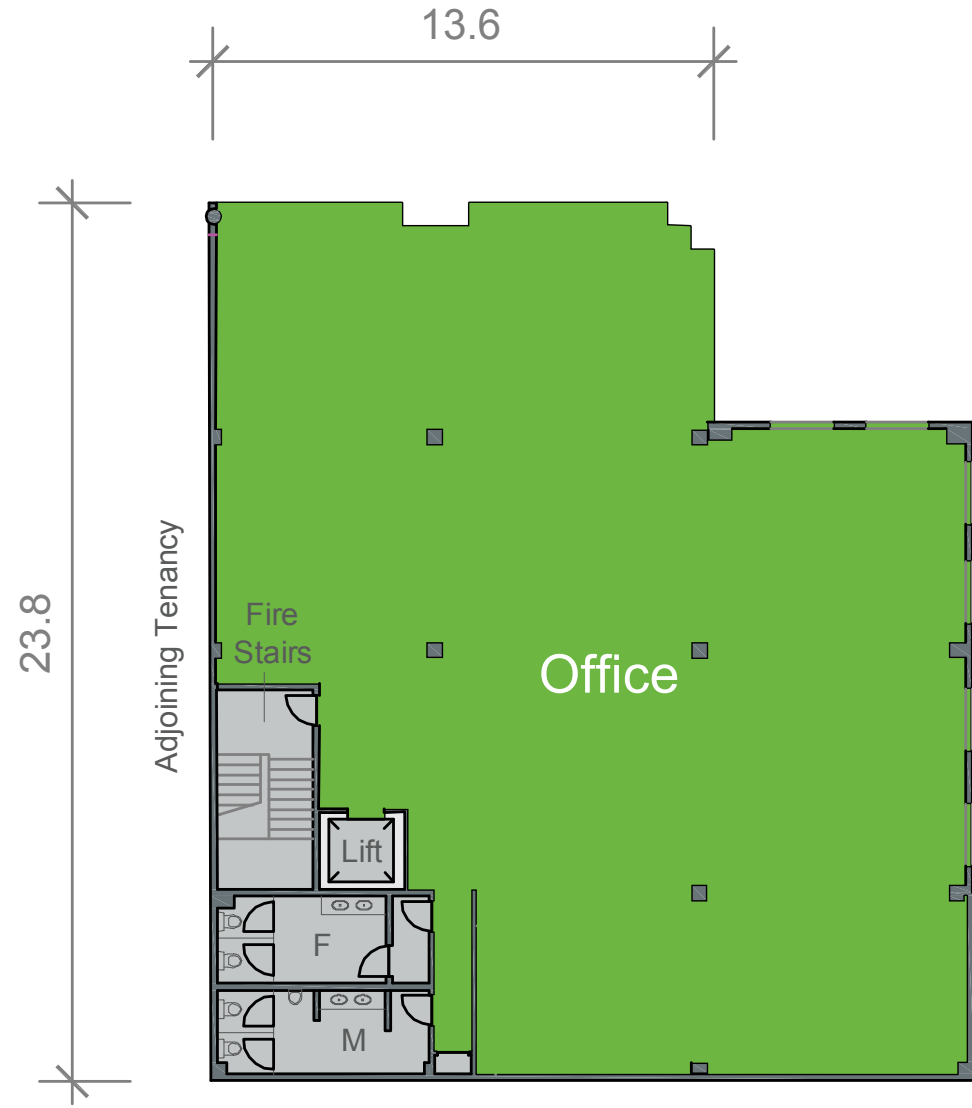

AREA SCHEDULE	SQM
Level 1 office	445.8
Total	445.8

First Floor