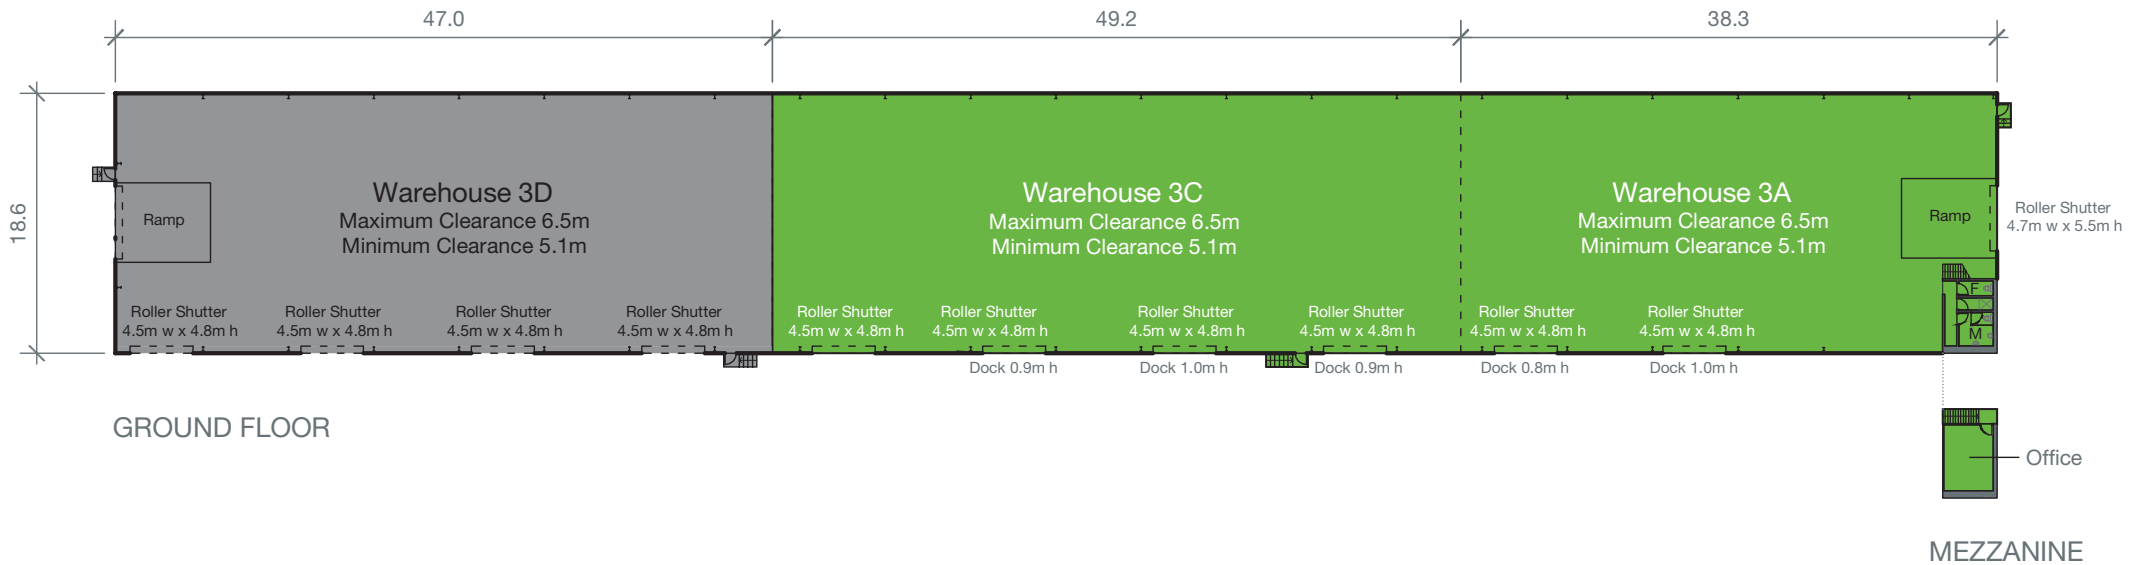

BUILDING 3A AND 3C PLAN

AREA SCHEDULE	SQM
Building 3A	
Ground warehouse	734
Mezzanine office	21
Total building	1,670
Building 3C	
Warehouse	915
Total area	915

■ For lease