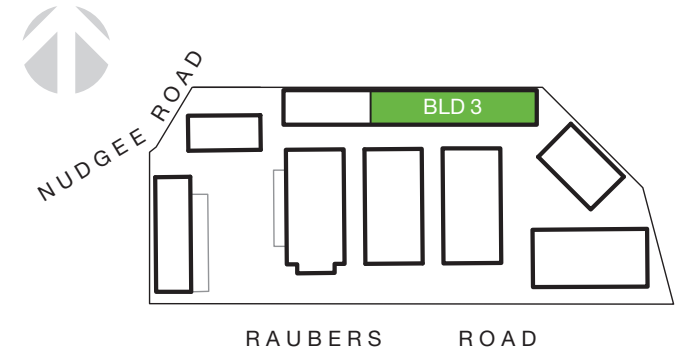

BUILDING 3A AND 3C PLAN

AREA SCHEDULE	SQM
Building 3A	
Ground warehouse	734
Mezzanine office	21
Total building	1,670
Building 3C	
Warehouse	915
Total area	915

■ For lease