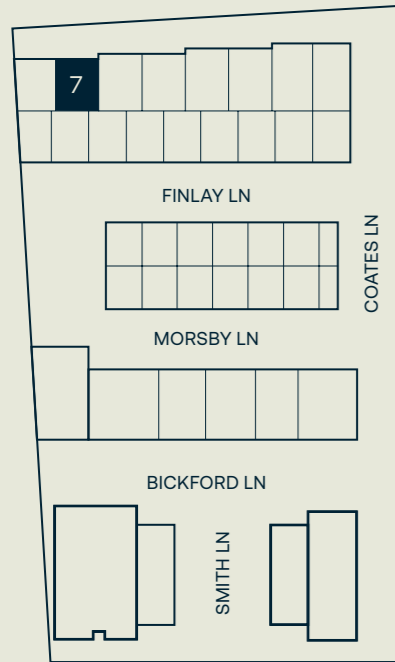

WAREHOUSE

No.7 GIBBS

GROUND FLOOR
100m²