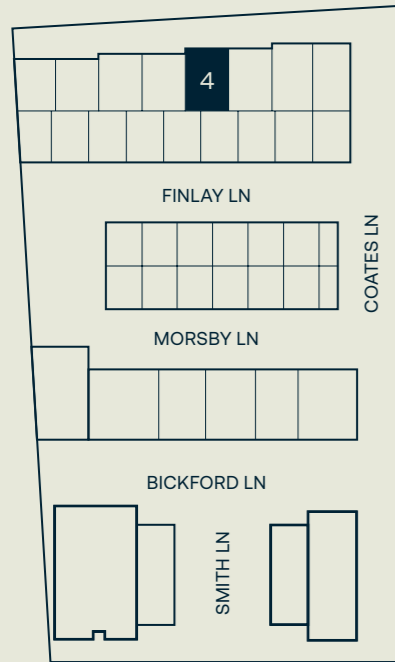

WAREHOUSE

# NO. 4 GIBBS

GROUND FLOOR  
120m<sup>2</sup>

MEZZANINE  
60m<sup>2</sup>

①  
LARGE GLAZED WINDOWS

②  
ROLLER DOOR

③  
LOADING BAY

④  
BATHROOM

⑤  
KITCHENETTE