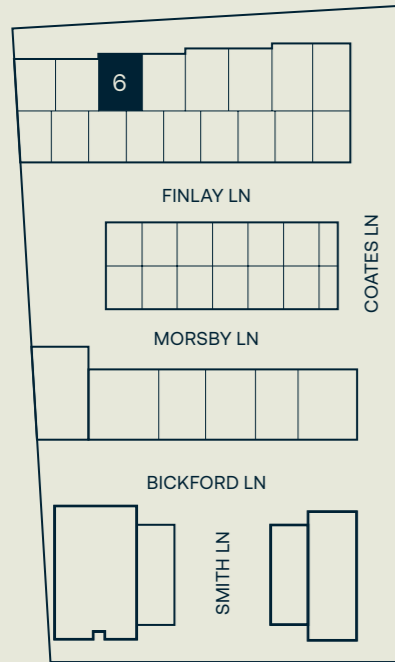

WAREHOUSE

No.6 GIBBS

GROUND FLOOR
110m²