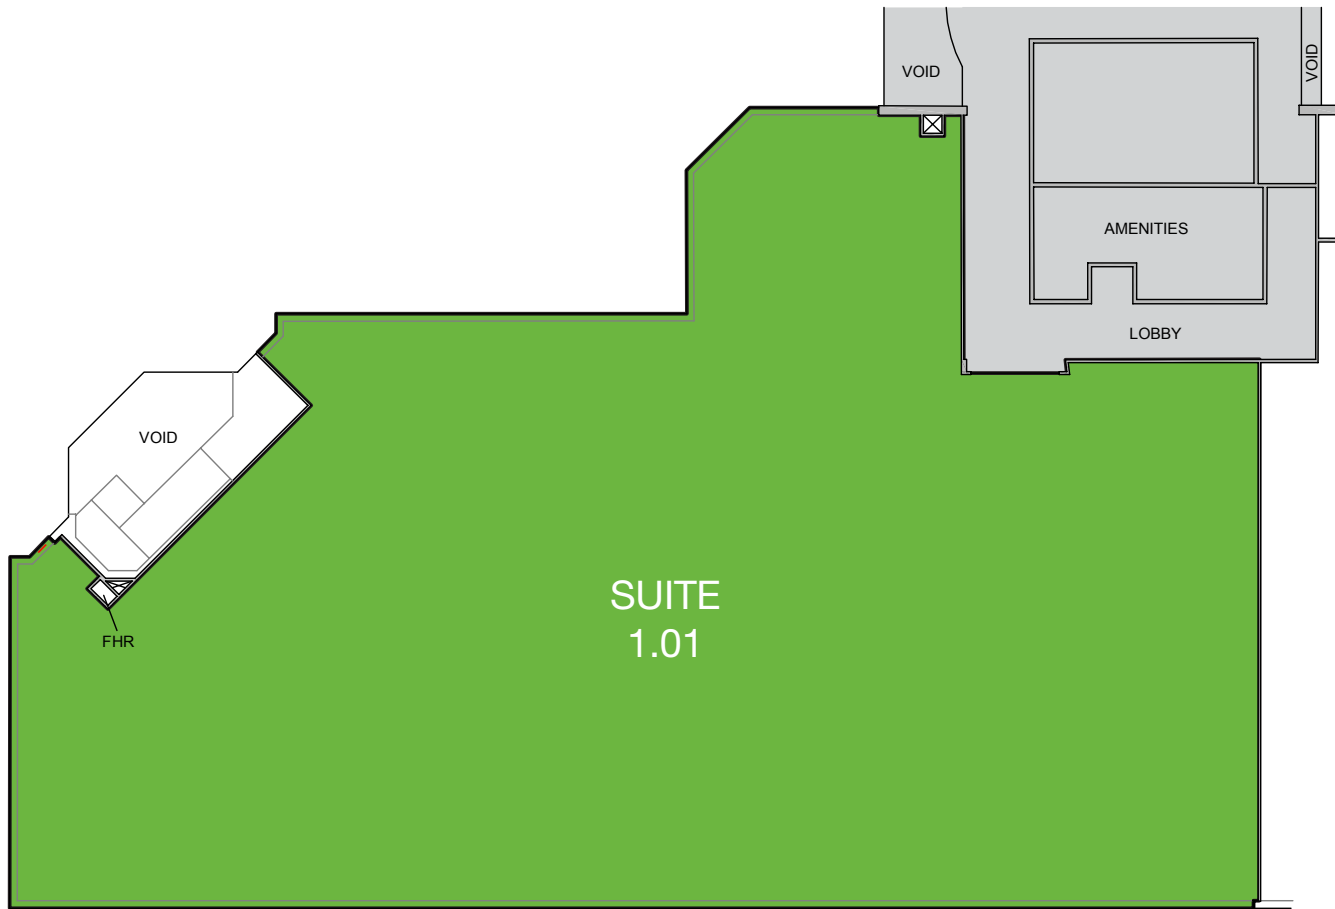

LEVEL 1, SUITE 1.01 PLAN

AREA SCHEDULE	SQM
Level 1	
Office	917.6
Total	917.6

LOCATION PLAN
NOT TO SCALE