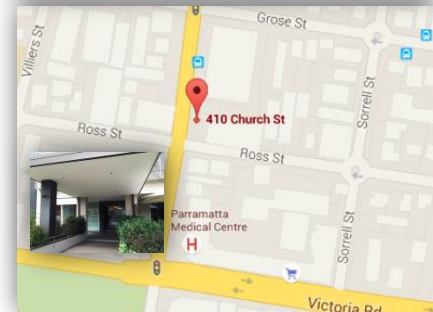

Map and Directions

Western Sydney Skills Hub Address:

Suite 34, Level 3, 410 Church Street, Parramatta

Directions and Parking:

The building is on the corner of Church and Ross Streets. Entrance is via **Church Street**.

By Car - Closest main roads are Victoria Rd and Church Street. No parking is available on site. There is a paid carpark close by, as well as parking metres on the street. On-street parking is free weekdays after 6pm and all day weekends. Follow the parking sign instructions.

By Bus - Metrobus and Hillsbus service this area. T-way bus services to Parramatta Station. There is a FREE shuttle bus that runs from Parramatta Station every 10mins that stops close to our front entrance (Church Street North stop).

By Train - 15min walk from Parramatta station. Or you can take the FREE Shuttle bus that runs every 10min and stops close our front entrance (Church Street North stop).

Any questions or concerns? Call us on 9687 2072 (Bus. hrs)