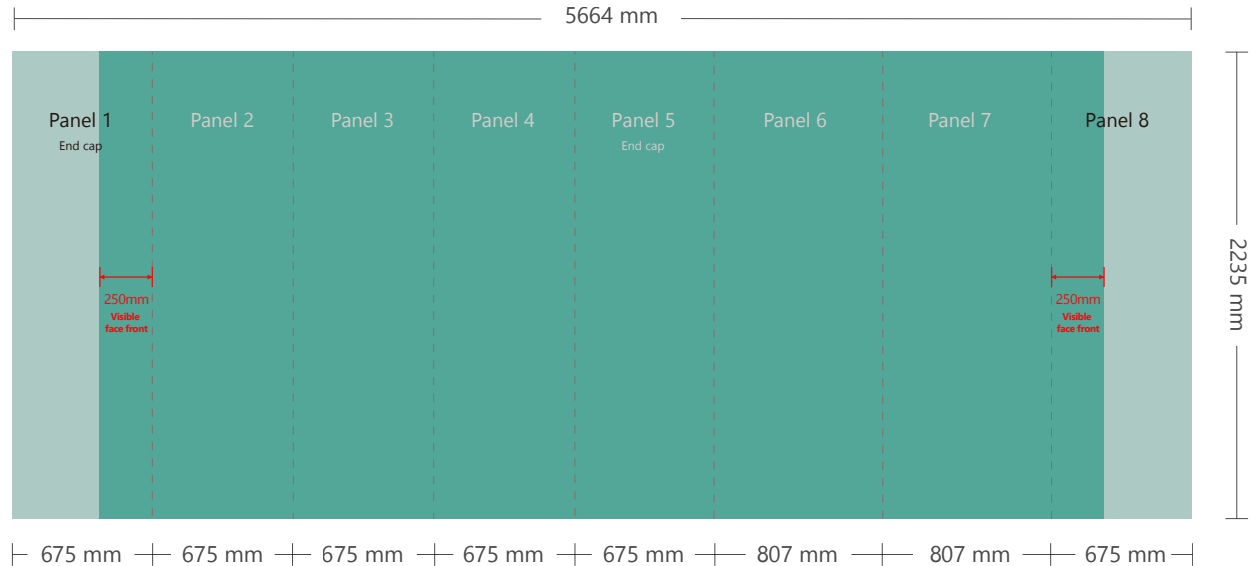

Pop-Up Wall (S-Shape) 16 ft

- * All Critical text and images should be within the green area (panel 2, 3, 4, 6, 7 & 8). Due to endcaps being curved to the back of the stand, keep endcaps clear of text as it will be obscured when set up.
- * Please make sure that blocks of text and crucial images do not cross the break between panels. All effort will be made to align artwork between panels as much as possible; however if wall unit or display design allows for panel breaks then any small movement in alignment will be visually minimized.
- * Artwork must be supplied in 1 piece

Model

Pop-Up Wall (16ft S-Shape)

Frame Size

2550 x 2240 mm

Print Size

5664 x 2235 mm

Package Includes :

Wheeled travel Case
Halogen Spotlights
Graphic Panels
Magnetic Bars
Collapsible Frame

Format: PDF of High resolution JPEG
* Please setup in 1 : 1 scale with **150DPI**
* If you request colormatch service, supply us high resolution PDF

Font: All the text Must be outline

Color Mode: CMYK

PVC POP UP WALL