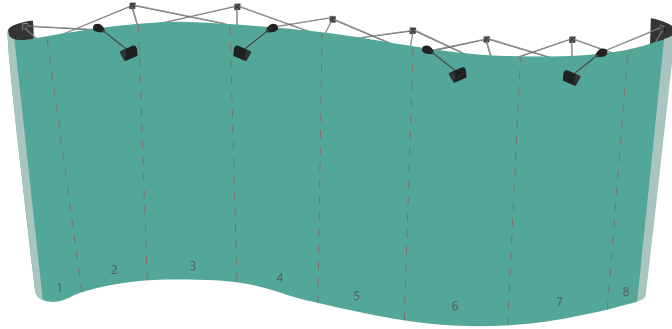

Pop-Up Wall (S-Shape) 16 ft

- * All Critical text and images should be within the green area (panel 2, 3, 4, 6, 7 & 8). Due to endcaps being curved to the back of the stand, keep endcaps clear of text as it will be obscured when set up.
- * Please make sure that blocks of text and crucial images do not cross the break between panels. All effort will be made to align artwork between panels as much as possible; however if wall unit or display design allows for panel breaks then any small movement in alignment will be visually minimized.
- * Artwork must be supplied in 1 piece

Model

Pop-Up Wall (16ft S-Shape)

Frame Size

2550 x 2240 mm

Print Size

5664 x 2235 mm

Package Includes :

Wheeled travel Case
Halogen Spotlights
Graphic Panels
Magnetic Bars
Collapsible Frame