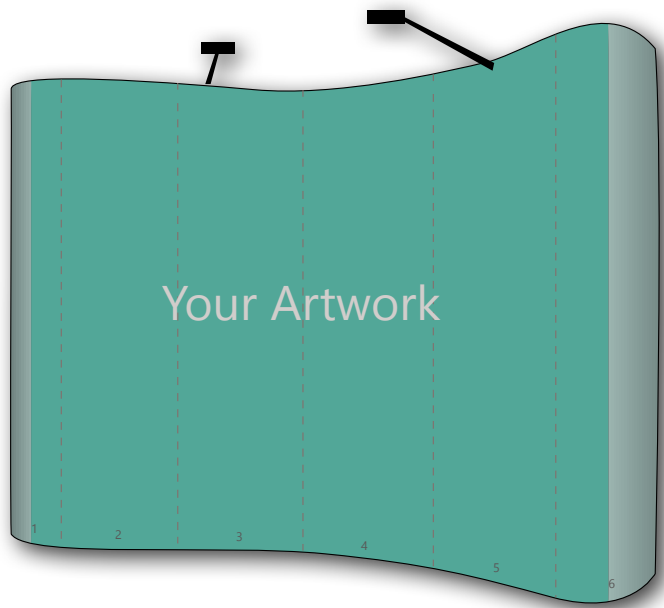

# 4x3 Single Sided Pop-Up Wall (Curve)

**Quick tip**

- \* All Critical text and images should be within the green area (panel 2, 3 4 & 5). Due to endcaps being curved to the back of the stand, keep endcaps clear of text as it will be obscured when set up.
- \* Please make sure that blocks of text and crucial images do not cross the break between panels. All effect will be maketo align artwork between panels as much as possible; however if wall unit or display design allows for panel breaks then any small movement in alignment will be visually minimized.
- \* Artwork must be supplied in 1 piece

## Model

4x3 Single Sided Pop-Up Wall (Curve)

## Frame Size

3185 x 2240 mm

## Print Size

4050 x 2235 mm