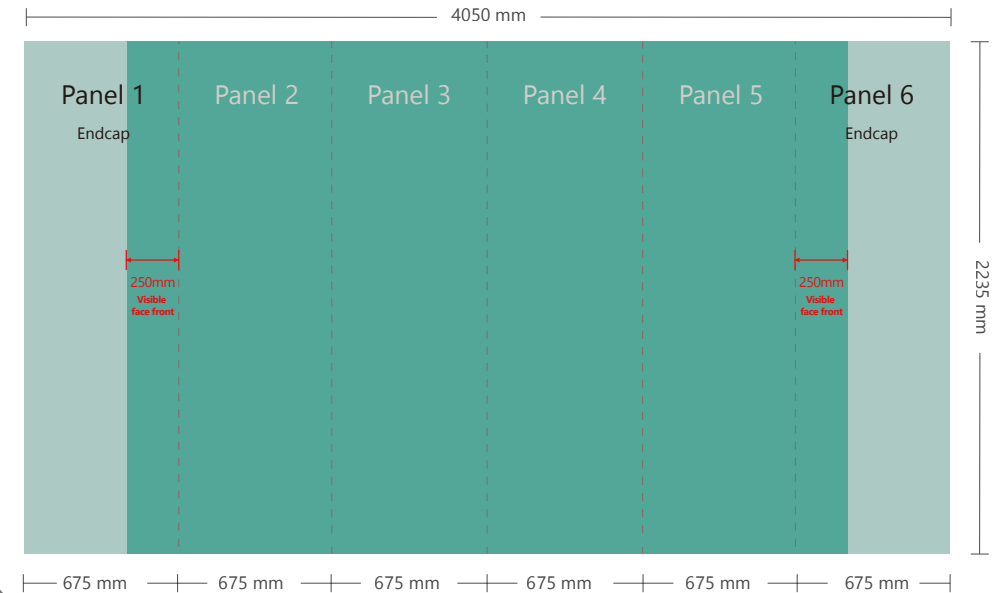

# 4x3 Single Sided Pop-Up Wall (Curve)

**Quick tip**

- \* All Critical text and images should be within the green area (panel 2, 3 4 & 5). Due to endcaps being curved to the back of the stand, keep endcaps clear of text as it will be obscured when set up.
- \* Please make sure that blocks of text and crucial images do not cross the break between panels. All effect will be maketo align artwork between panels as much as possible; however if wall unit or display design allows for panel breaks then any small movement in alignment will be visually minimized.
- \* Artwork must be supplied in 1 piece

## Model

4x3 Single Sided Pop-Up Wall (Curve)

## Frame Size

3185 x 2240 mm

## Print Size

4050 x 2235 mm