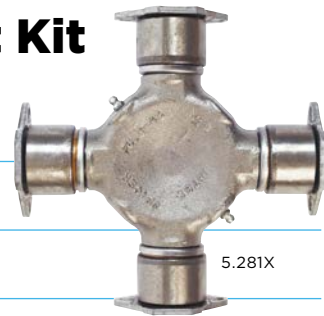

Universal Joint Kit

$140

5.280X
Suits Dana 1710 driveline

5.281X
Suits Dana 1810 driveline

5.281X