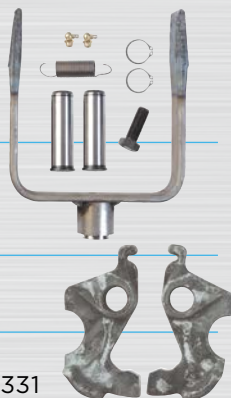

FW351 Repair Kit

MEMBERS
$575

NON-MEMBERS
$645

I Jaw repair kit
I Includes yoke

T05-RK35503A
Suits FW351 and FW331

TRAILER