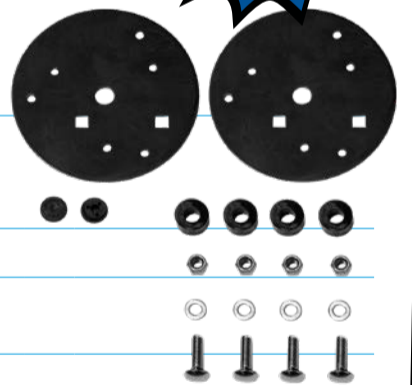

## BEACON PLATE

**P MEMBERS  
\$139**

**NON-MEMBERS  
\$169**

| XG/XG+

1549464  
Black finish

1549465  
Chrome finish

**P MEMBERS  
SAVE  
\$30**

1549464