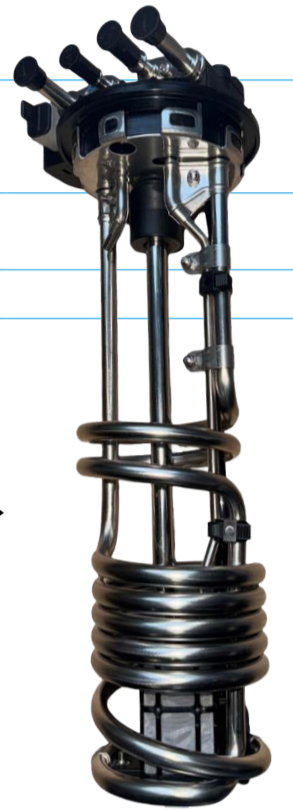

LEVEL-SENSOR ADBLUE TANK

MEMBERS
$695

NON-MEMBERS
$995

Temperature and level sensor for AdBlue tank

2386460