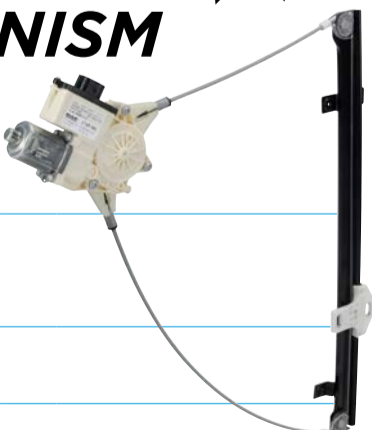

## ELECTRIC WINDOW MECHANISM

P MEMBERS **\$340**

NON-MEMBERS **\$490**

2148562  
Suits CF

P MEMBERS **SAVE \$150**

DAF