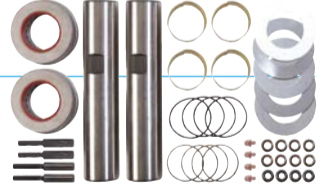

## KING PIN KITS

**P MEMBERS  
SAVE  
\$75**

**P MEMBERS FROM**

**\$499**

**NON-MEMBERS FROM**

**\$574**

140KK100

140KK100 **P \$499 \$574**  
I-132SG, I-140SG, I-140S, I-140W steer axle  
Suits Kenworth, Mack & Iveco