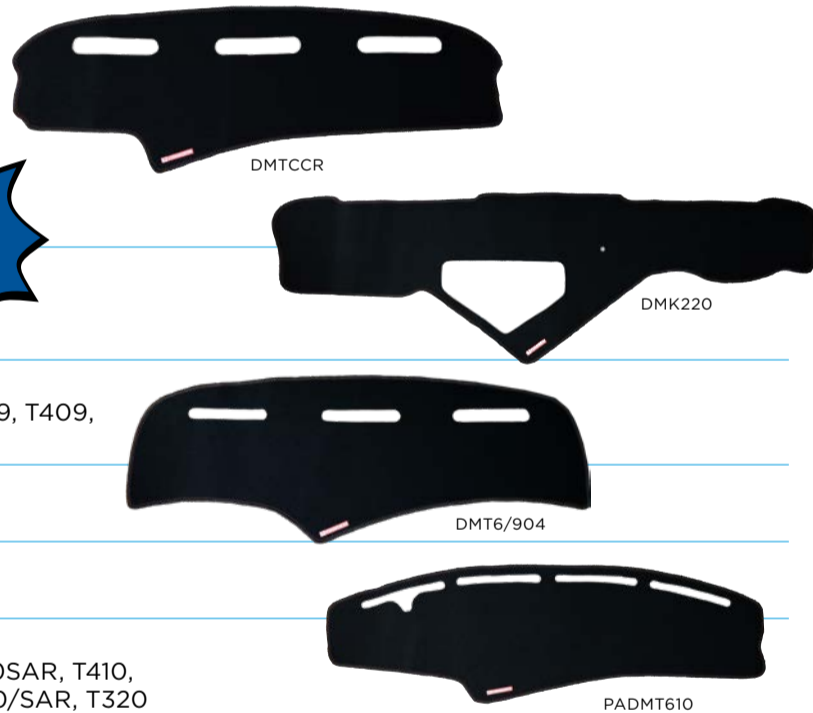

DASH MATS

P MEMBERS FROM **$229**

NON-MEMBERS FROM **$279**

P MEMBERS **SAVE $50**

DMTCCR P **$229 $279**
Suits Kenworth models 2014 onwards T359, T409, T409SAR, T609, T659, T909, C509

DMK220 P **$245 $295**
Suits Kenworth model K220

DMT6/904 P **$245 $295**
Suits Kenworth models T604/904

PADMT610 P **$245 $295**
Suits Kenworth models T360, T360A, T360SAR, T410, T410SAR, T610, T610SAR, T420/SAR, T620/SAR, T320

DOMETIC

DRAWER FRIDGE

P MEMBERS **$975**

NON-MEMBERS **$1,125**

P MEMBERS **SAVE $150**

- 12V/24V compatible
- Compact design
- The compressor can be fitted to the side of the refrigerator (left or right) and up to 1.5 m away
- Temperature control with continuously variable thermostat for improved efficiency
- Convenient access with easy-pull drawer running on roller

CD-30
30L

KENWORTH
GENUINE PARTS

DOOR HANDLE COVER

P MEMBERS FROM **$54.95**

NON-MEMBERS FROM **$79.95**

P MEMBERS **SAVE $25**

- Chrome
- Pair

R22-KW-1000 P **$54.95 $79.95**
Suits Daylite II doors and toolbox

R22-KW-1001 P **$73.95 $98.95**
Suits Kenworth Cab Door