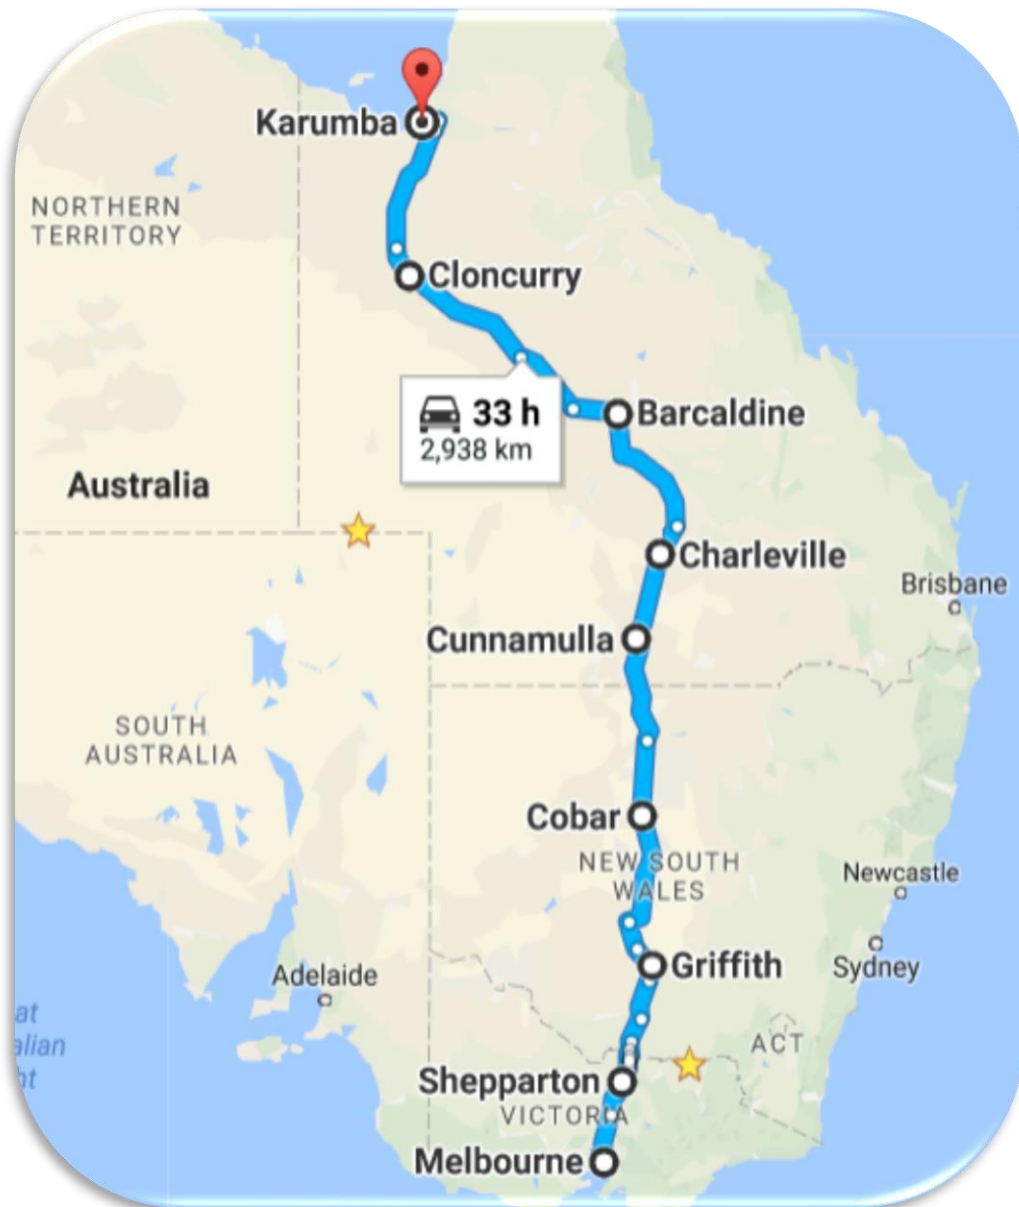

# KIDMAN – MATILDA WAY

The combination of these 2 popular Touring Routes, with the southern extension to Melbourne Vic. via the Goulburn River Valley Highway, provides the traveller with a complete detailed Internet Touring Guide.