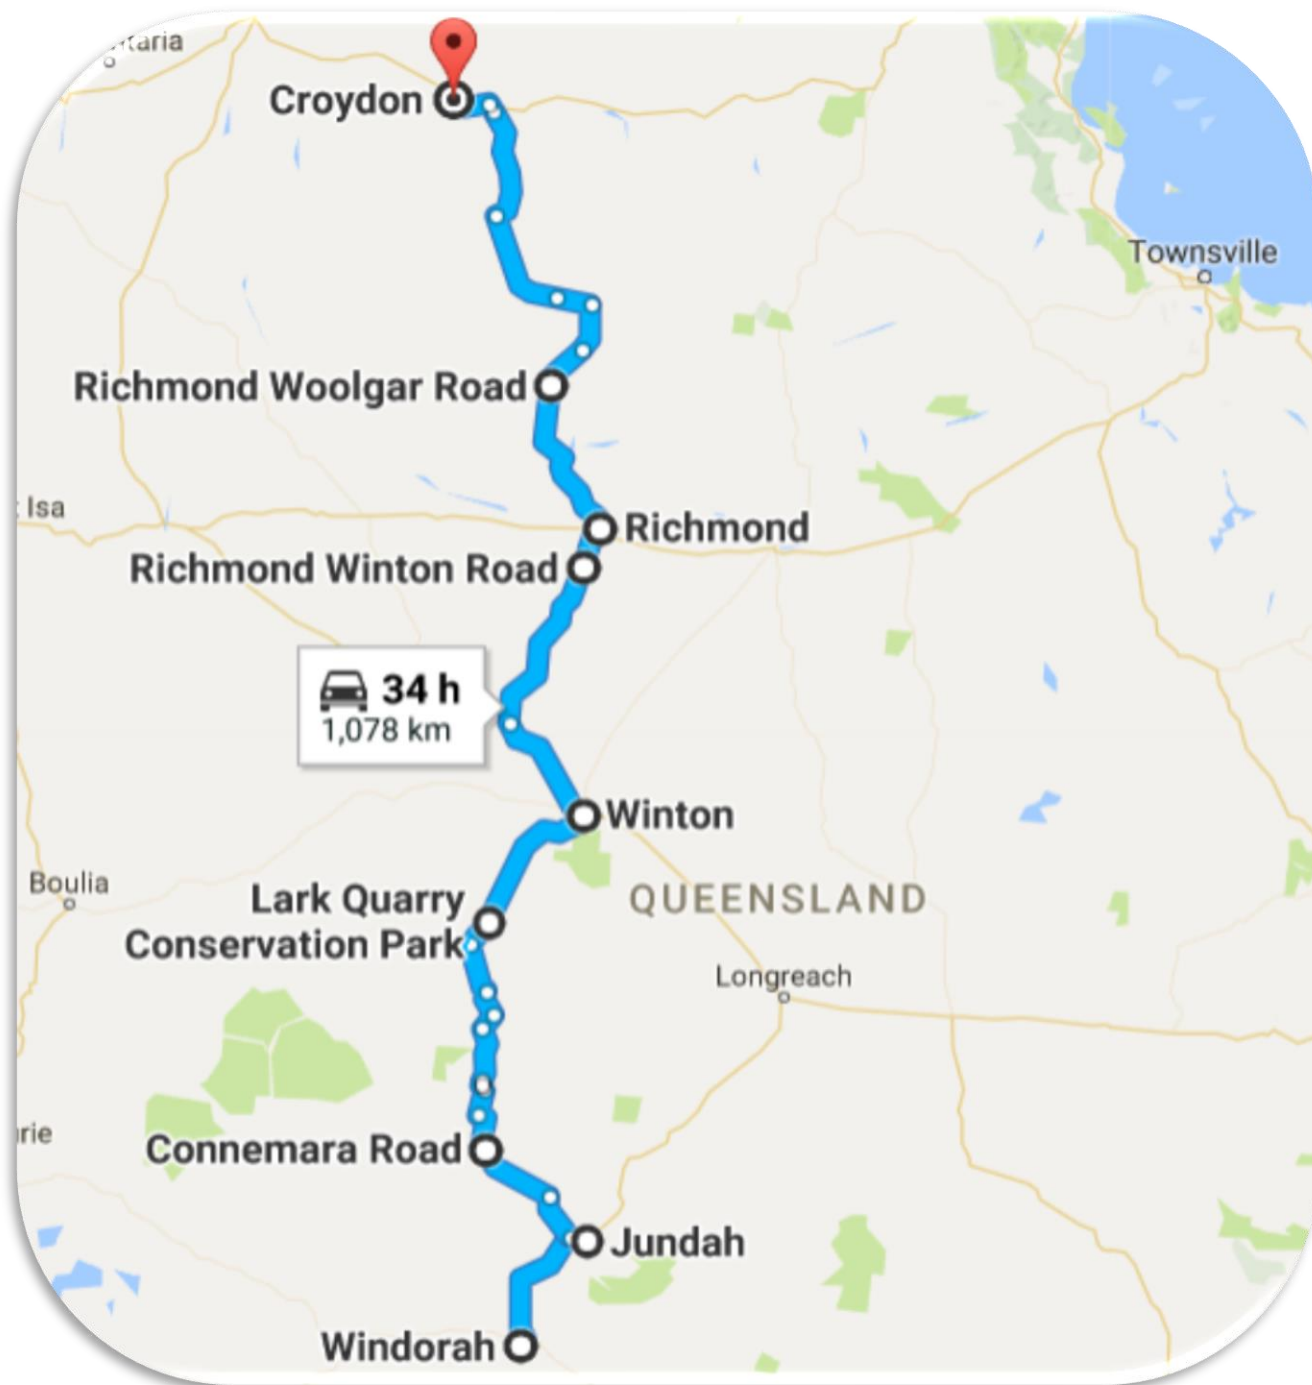

If received as a handout “brochure” and you wish to access online information;

Google tiny.cc/GoSeeOz Scroll down to “Index”

Select “Popular Touring Routes”.

Select the “Way” of your choice.