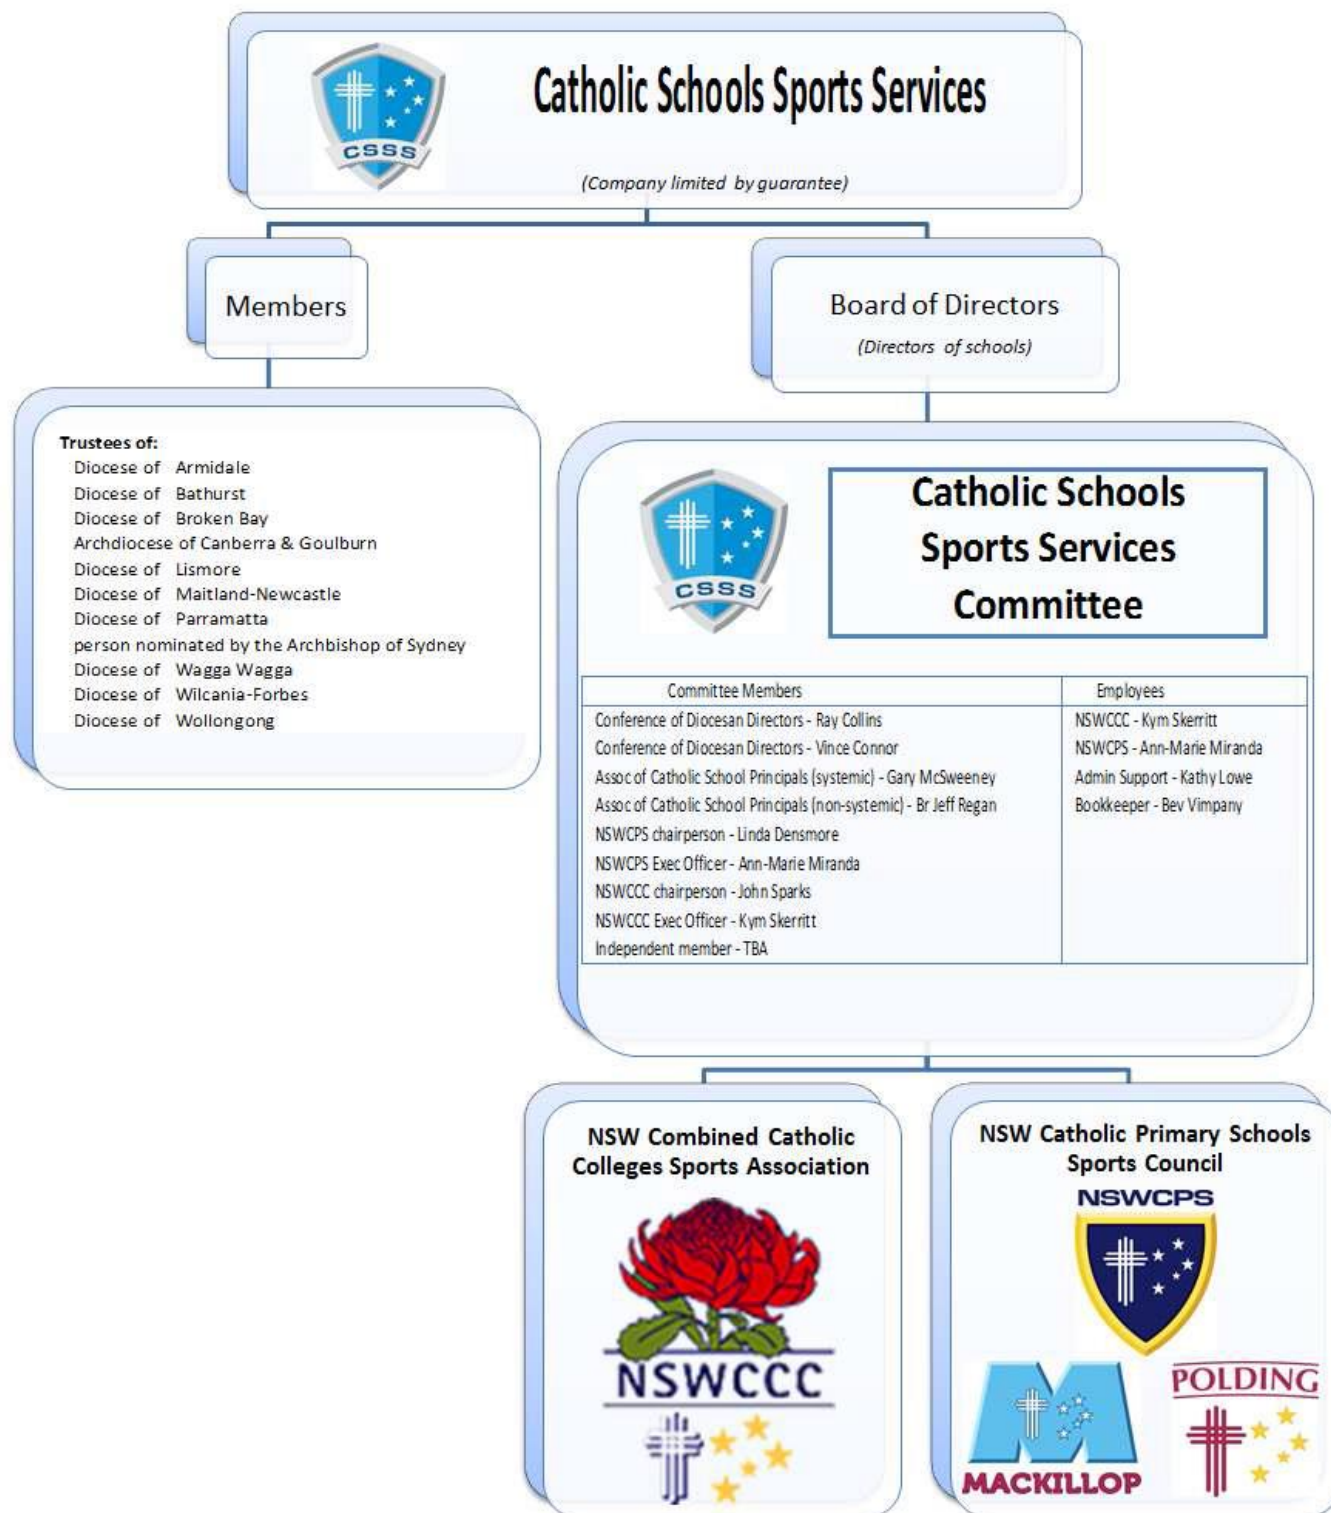

CATHOLIC SPORT INFRASTRUCTURE PATHWAY TO NATIONAL REPRESENTATION

CATHOLIC SCHOOLS SPORTS SERVICES REPRESENTATIVE SPORTS PATHWAY