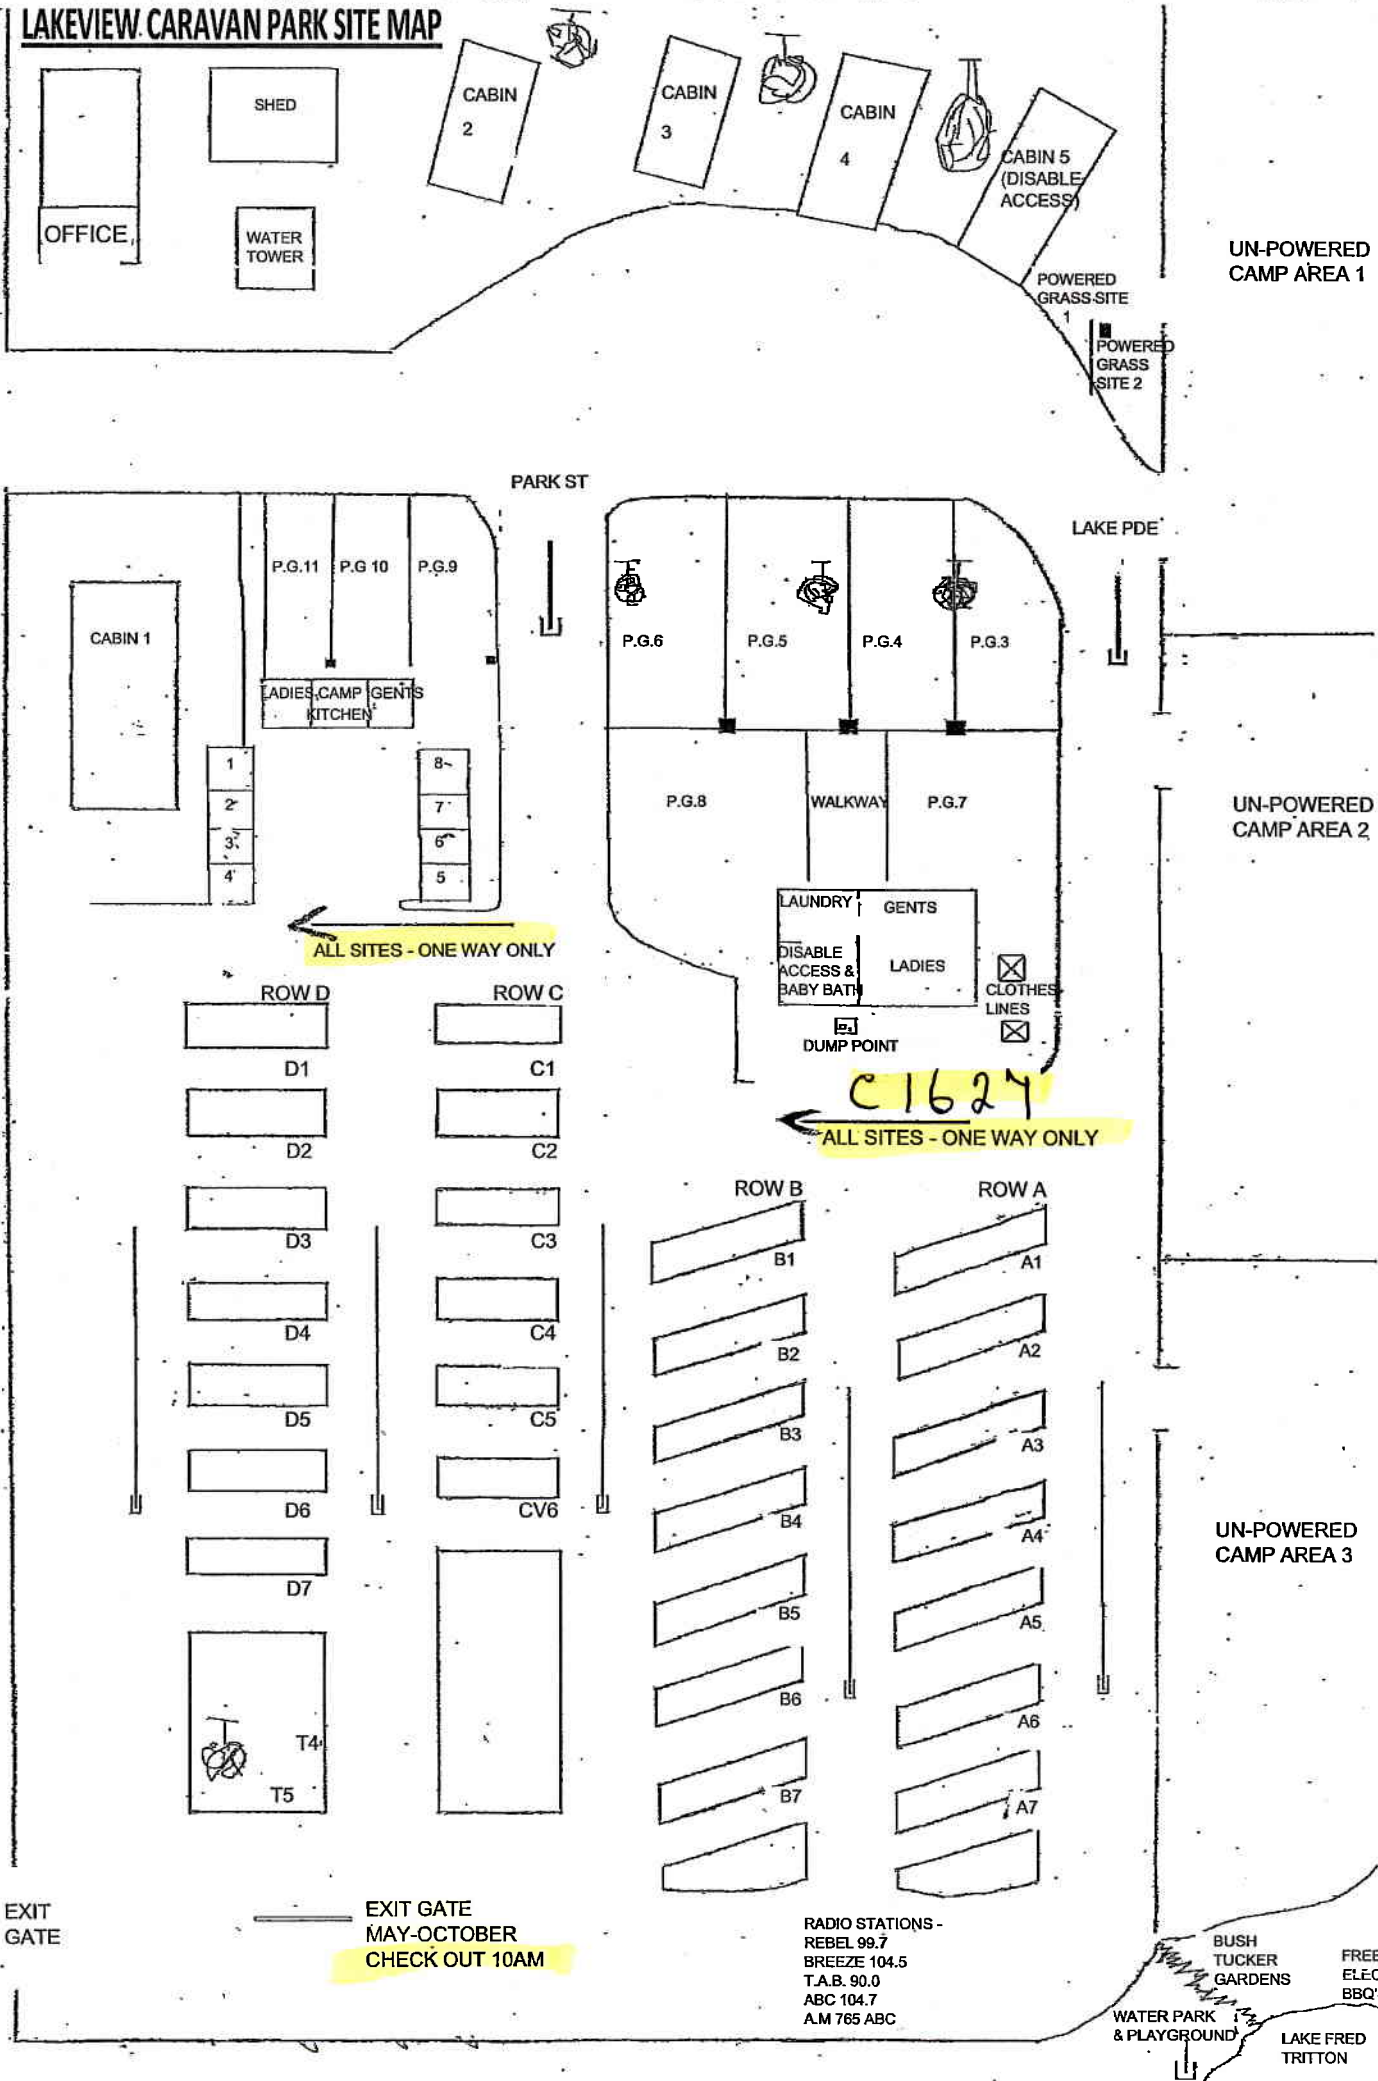

LAKEVIEW CARAVAN PARK SITE MAP

UN-POWERED CAMP AREA 1

UN-POWERED CAMP AREA 2

UN-POWERED CAMP AREA 3

ALL SITES - ONE WAY ONLY

ALL SITES - ONE WAY ONLY

EXIT GATE
MAY-OCTOBER
CHECK OUT 10AM

RADIO STATIONS -
REBEL 99.7
BREEZE 104.5
T.A.B. 90.0
ABC 104.7
A.M 765 ABC

FREE
ELEC
BBQ'S

WATER PARK
& PLAYGROUND

LAKE FRED
TRITTON