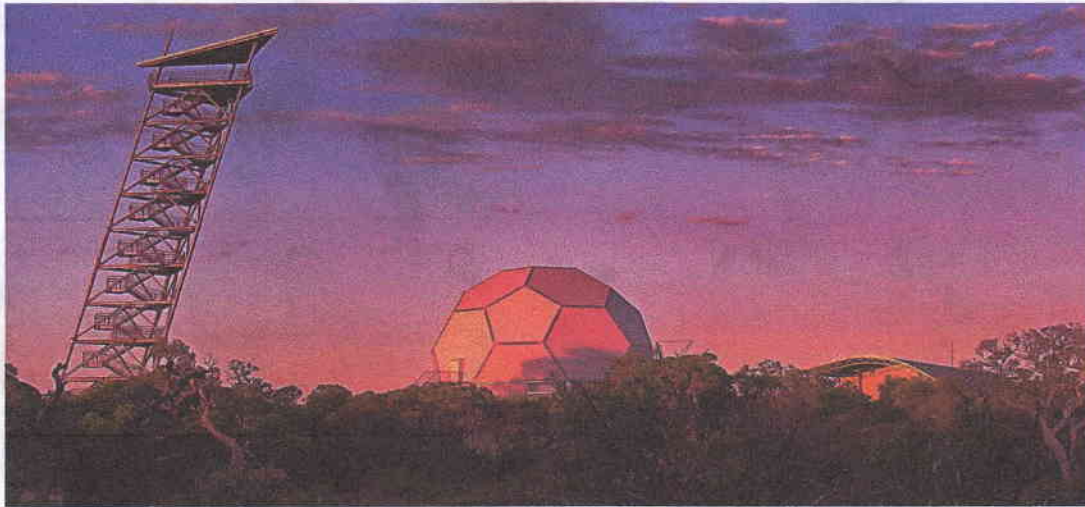

# *I Climbed the Leaning Tower of Gingin*

*The Leaning Tower of Gingin is a 13-story tower  
at height of 45 meters  
with 222 steps and 10 levels!  
It also has a lean of 15 degrees,  
which makes it  
the Most Leaning Tower in the World!*

*This is to certify that*  
***RV Trips***  
*climbed the  
Leaning Tower of Gingin  
on the  
19<sup>th</sup> November 2014*

**gravity**  
DISCOVERY CENTRE

1098 Military Rd, Gingin, Western Australia