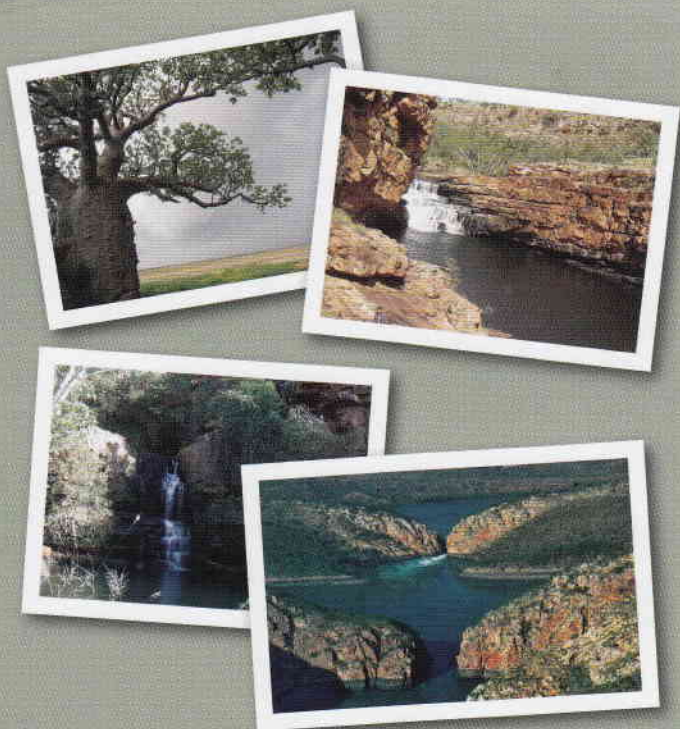

Kimberley Entrance Caravan Park

**Gateway to the Kimberley Wilderness
and Buccaneer Archipelago**

*"We welcome you to our
owner/operator park!"*

JULIE & IAN McKAY

www.kimberleyentrancecaravanpark.com

Kimberley Entrance Caravan Park

DERBY Western Australia

We invite you to enjoy our friendly park:

- Seventeen acres of large shaded sites
- Powered and unpowered sites
- Large, covered BBQ area
- Pet friendly
- 3 large amenities blocks
- Three coin laundries
- Ice and gas available
- Visitor information
- Pleasant and helpful staff
- Disabled facilities
- Dump points
- Only one block to shopping precinct
- Air, sea and land tours available, can be booked at our on site licenced Travel Agency