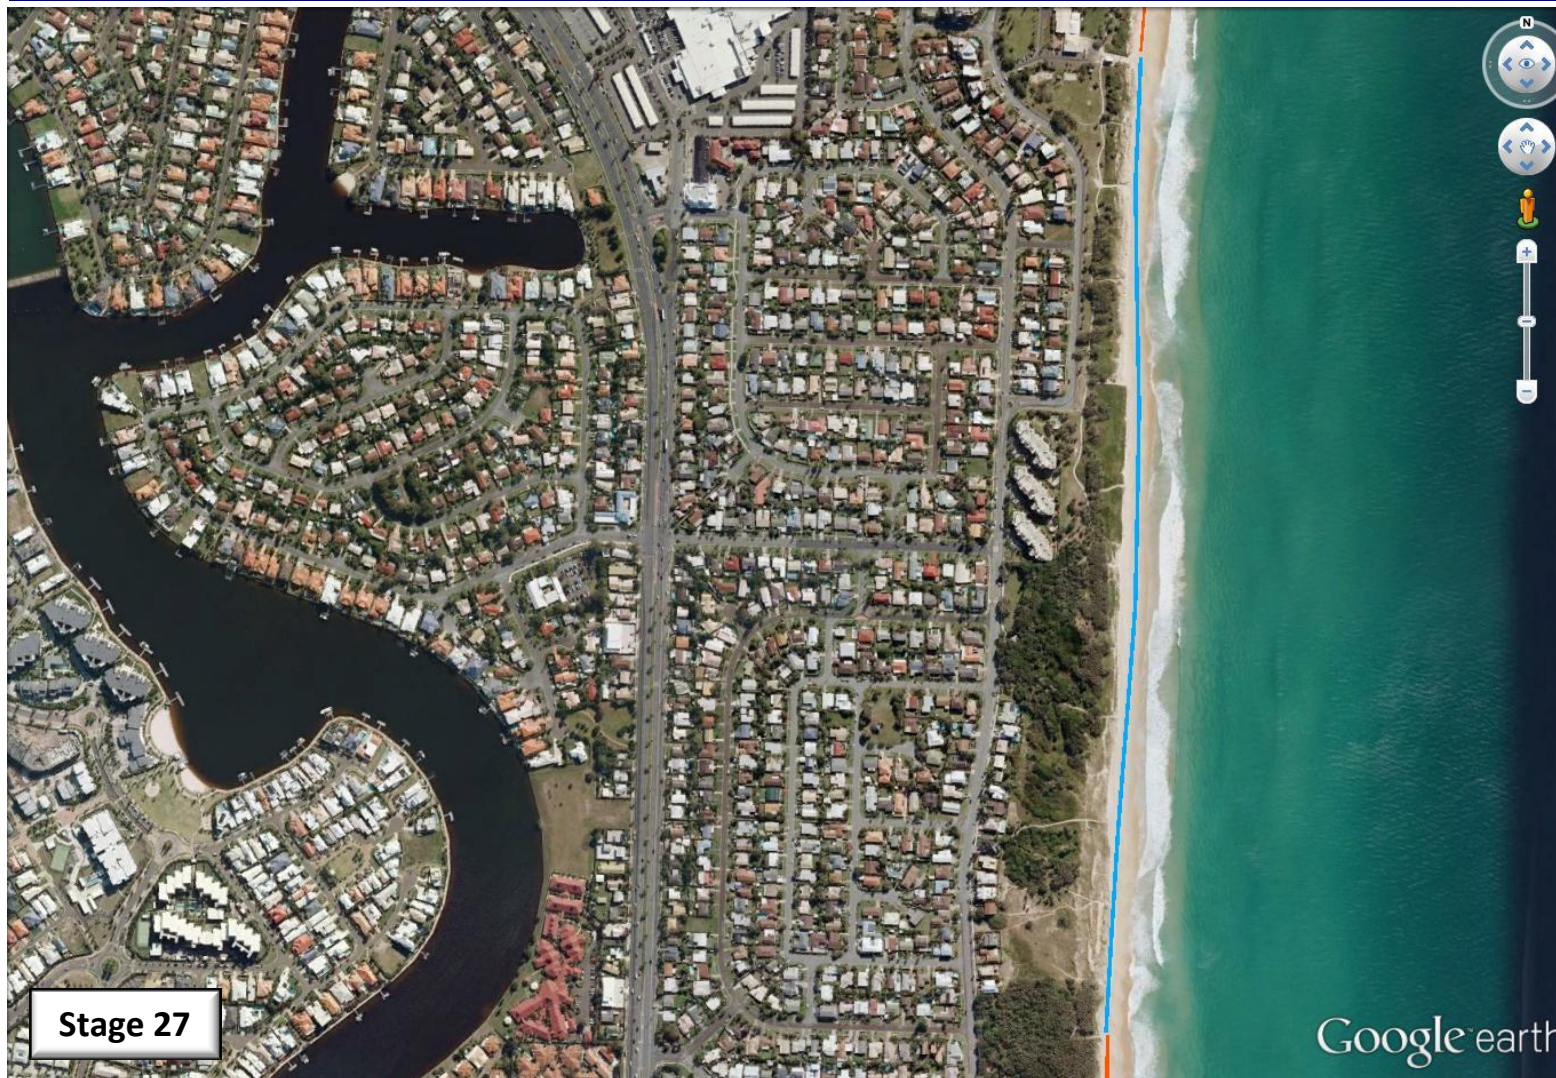

Sunshine Coast Climate Change Relay – 21st of September 2014

Stage 27

All participants are reminded to take their own water, sunburn cream and hat.

-  Creek Crossing
-  River Crossing by Canoe
-  On sidewalk
-  Dog off-leash area
-  Dog off-leash area for part of stage

Please check SC Council website for full details on dog access to the beach.

SUNSHINE COAST Environment Council

Start	Finish	Start time	Distance	Tide	Other
Kawana SLSC	Beach Access 232	2:55 PM	1.14 Km		

NB: All stages start and finish on the beach, i.e. where the beach access spills onto the beach.