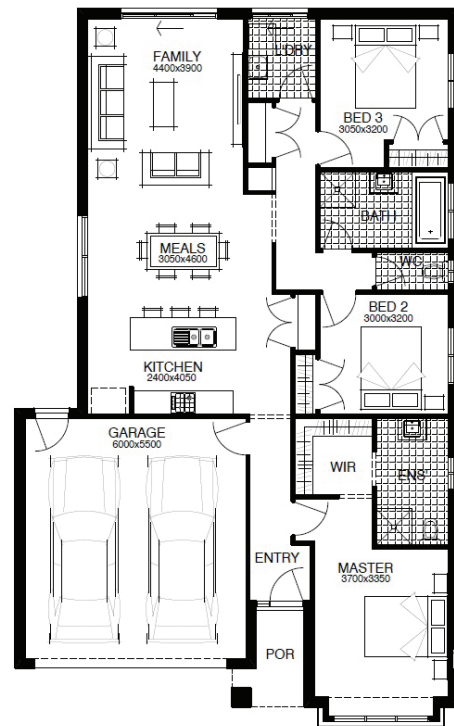

For enquiries please contact:
Elizabeth Blake
0437 064 004
simondsxpress.com.au

VIC
Metro East
elizabeth.blake@simonds.com.au

All Fixed Price Home and Land packages are subject to Developer and Council approval and is based on Simonds standard floor plan with preferred siting (without alterations). Package Price does not include stamp duty, government, legal or bank charges. Community Infrastructure Levy and Asset Protection Permit are not included in pricing and is to be arranged by the client directly with the Developer (if applicable). Any alterations may incur additional charges. Confirm land price and availability prior to purchase. Simonds reserves the right to withdraw or amend pricing, inclusions and promotion at any time without notice. Please refer to the terms and conditions at www.simonds.com.au/terms-and-conditions. This package applies to VIC Xpress range only. Please speak with your sales consultant for further details. Pricing is current at 17/05/2019.