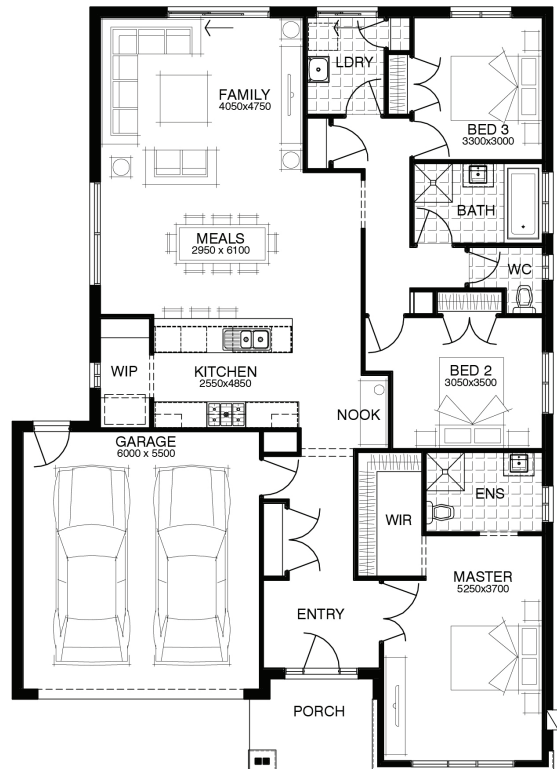

For enquiries please contact:
Jamie Power
0413 697 799
Simonds.com.au

West Gippsland
VIC
jamie.power@simonds.com.au