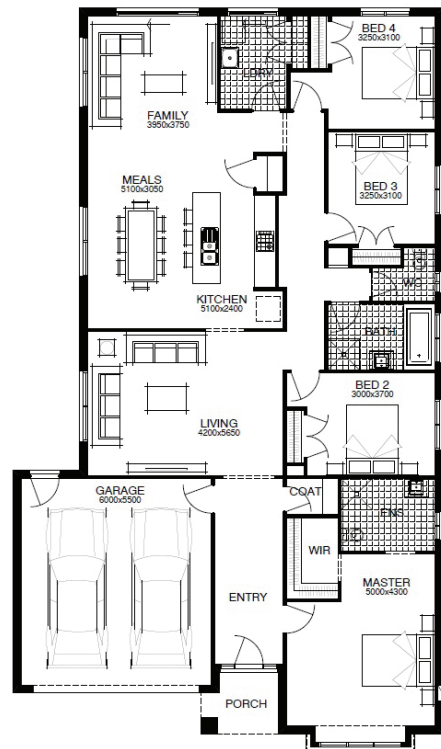

**Xpress**  
Built by SIMONDS

**FIXED**  
PRICE  
PACKAGE

**FIXED PRICE  
HOME AND LAND**

VILLAWOOD PAYS YOUR  
**BUILDER  
DEPOSIT**  
UP TO  
**\$25K\***  
Get into your new home faster!

Images shown are for illustrative purposes only and may not represent the final product such as lighting, window furnishings, timber look garage door & timber windows. Façade details including entry door and window sizing may vary between house types. Pricing also excludes features such as fencing, landscaping, letterbox, decking, driveway and any notable features of the façade. Please speak with your sales consultant for further details.

LOT 1003, Waratah Estate, MICKLEHAM (448M2)

FLOOR PLAN: Valerian 25\_232  
FACADE: Amber

**\$573,592**

FIRST HOME OWNERS PRICE \$563,592

4 🚗 2 🌧️ 2 🚗 2 🛏️ 25sq 📏

**WELLNESS LIVES HERE**  
*You should too.*

**PACKAGE INCLUSIONS:**

- ▶ DEVELOPER & COUNCIL REQ'S
- ▶ WELLNESS - DARWIN ESSENTIALS PACK
- ▶ DARWIN STAGE 1 WATER FILTRATION SYSTEM
- ▶ DARWIN AIR FILTER AND GRILLE
- ▶ 5X DARWIN CIRCADIAN CAPABLE DOWNLIGHTS TO MASTER BEDROOM
- ▶ DARWIN HUB
- ▶ 3 COAT PAINT APPLICATION
- ▶ SECTIONAL LIFT GARAGE DOOR
- ▶ TILED SHOWER BASE