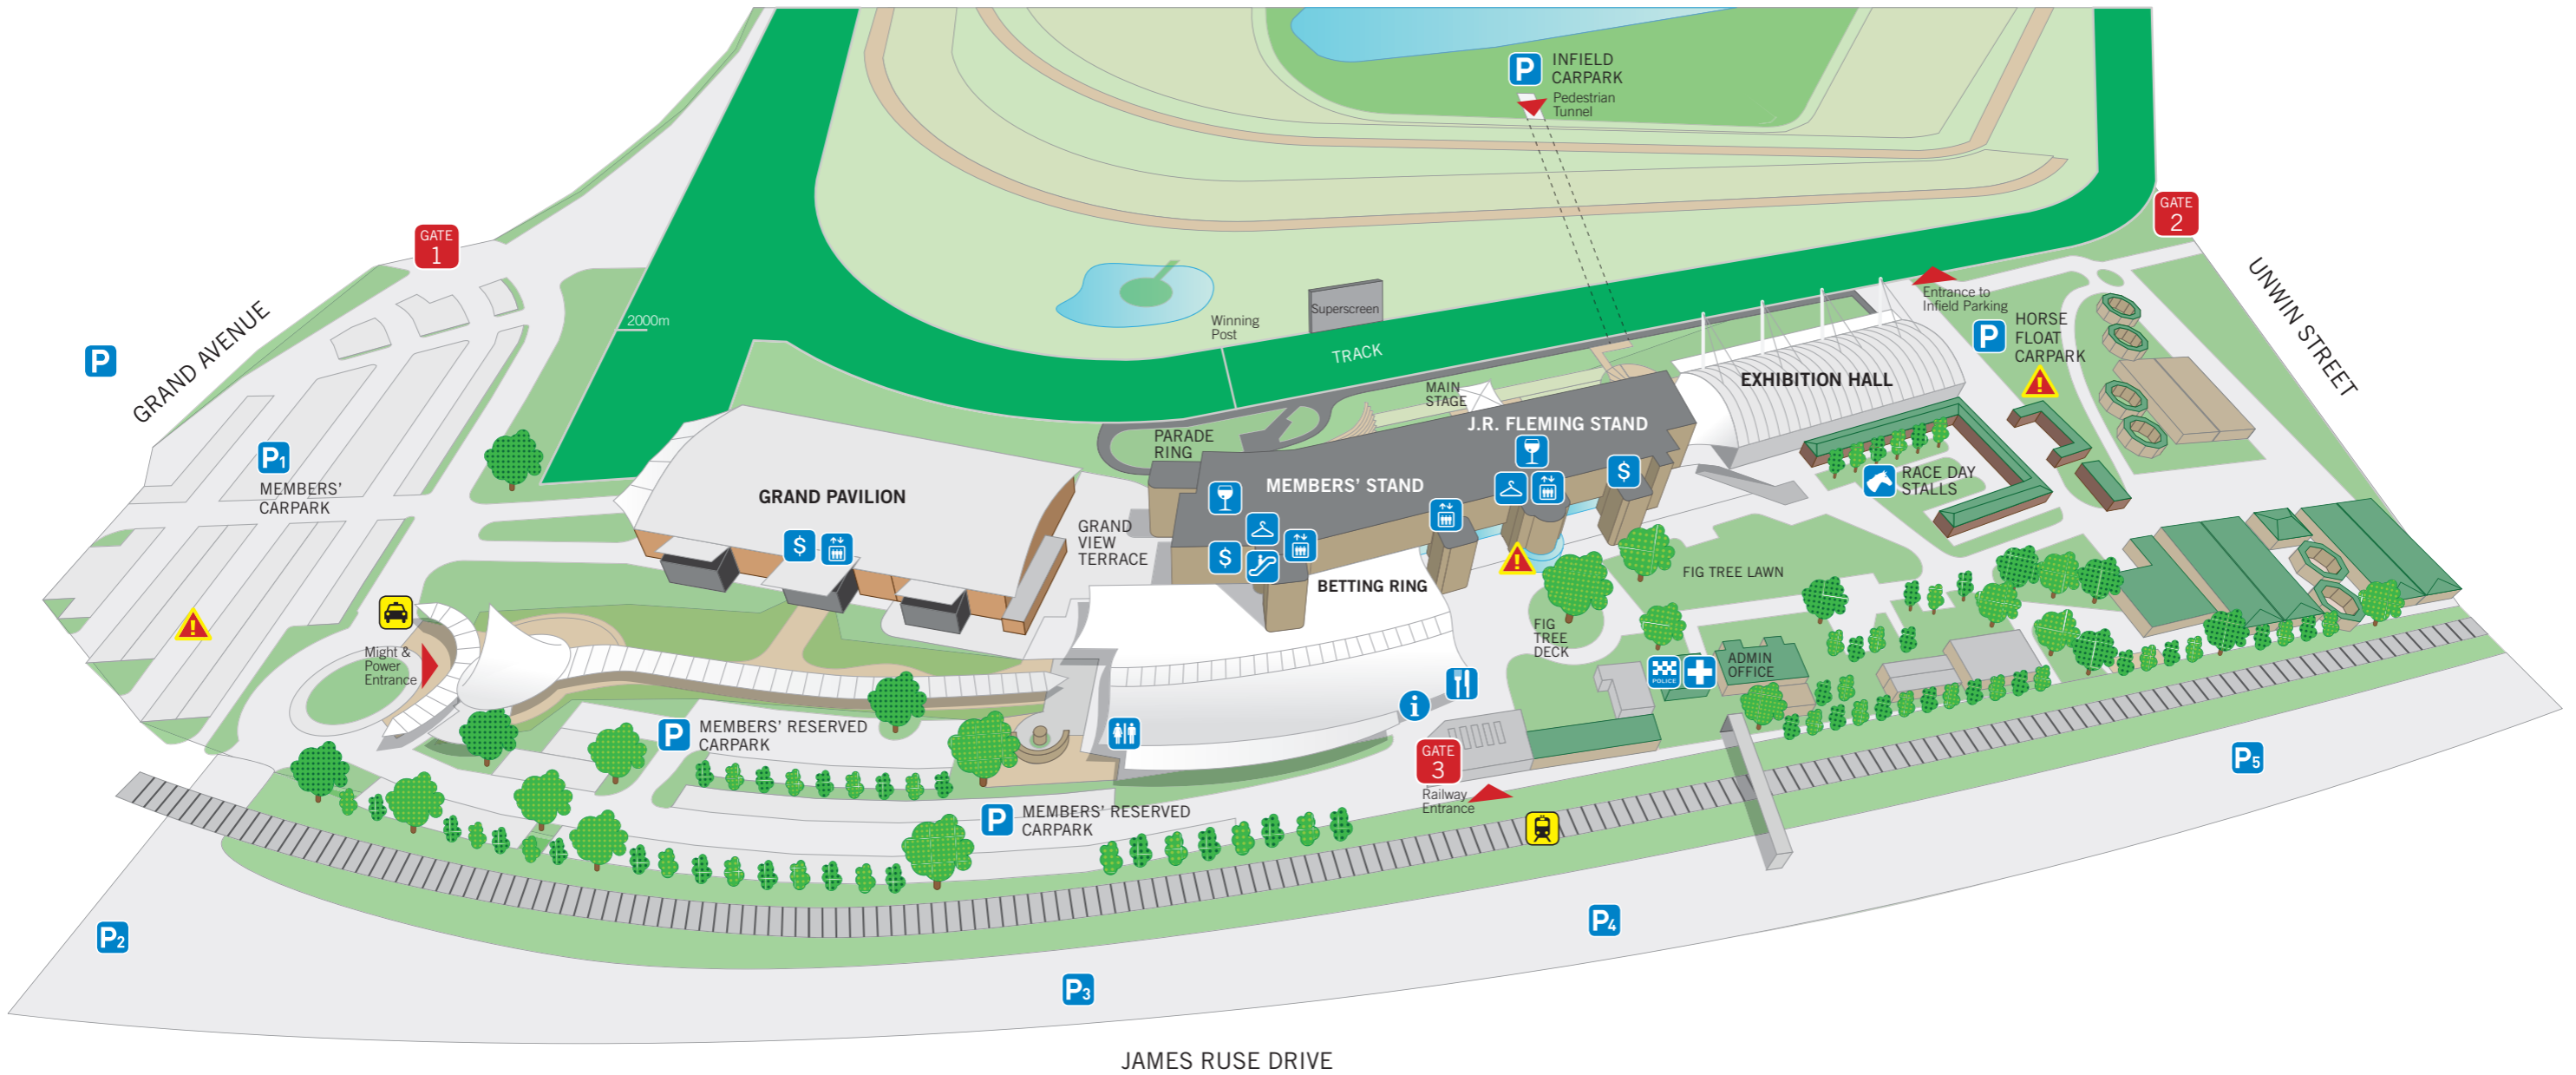

# Rosehill Gardens

J.R. FLEMING STAND		MEMBERS' STAND	
<b>Ground</b>	Betting Ring	<b>Lower</b>	
<b>Level 1</b>	Chantilly Bar & Lounge Directors' Room	<b>Ground</b>	Black Type Bar Member's Concierge TJ's Champagne Bar
<b>Level 2</b>	Ascot Club Open Terraces Cocktail Bar Grandstand reserve seating	<b>Level 1</b>	Winning Post Terrace Palms Brasserie
<b>Level 3</b>	Baguette Room The Hive Corporate Suites	<b>Level 2</b>	Winning Post Restaurant Moët & Chandon Champagne Bar
		<b>Level 3</b>	Director's Room Marscay Room

LEGEND			
\$	ATMs	🍷	Bar
👕	Cloakroom	+	First Aid
🏠	Elevators	🚔	Police/Security
🚶	Escalators	P	Parking
🚻	Toilets	🚕	Taxi Rank
🍴	Food Outlet	🚏	Bus Stop
⚠️	Emergency Assembly Area	🚭	Smoking areas