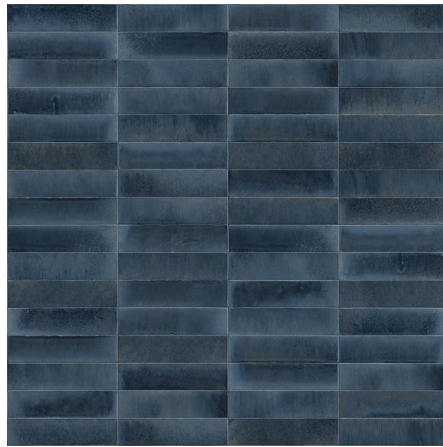

Modernista

Chi

Newtown
15 W Fyans St,
Newtown VIC 3220
ph. (03) 5224 2941

Point Cook
3/22-30 Wallace Ave,
Point Cook VIC 3030
ph. (03) 9369 5887

Richmond
4/12 Amsterdam St,
Richmond VIC 3121
ph. (03) 9421 6222

Canberra
Unit 1, 78 Hoskins St,
Mitchell, ACT 2911
ph. (02) 6162 3747