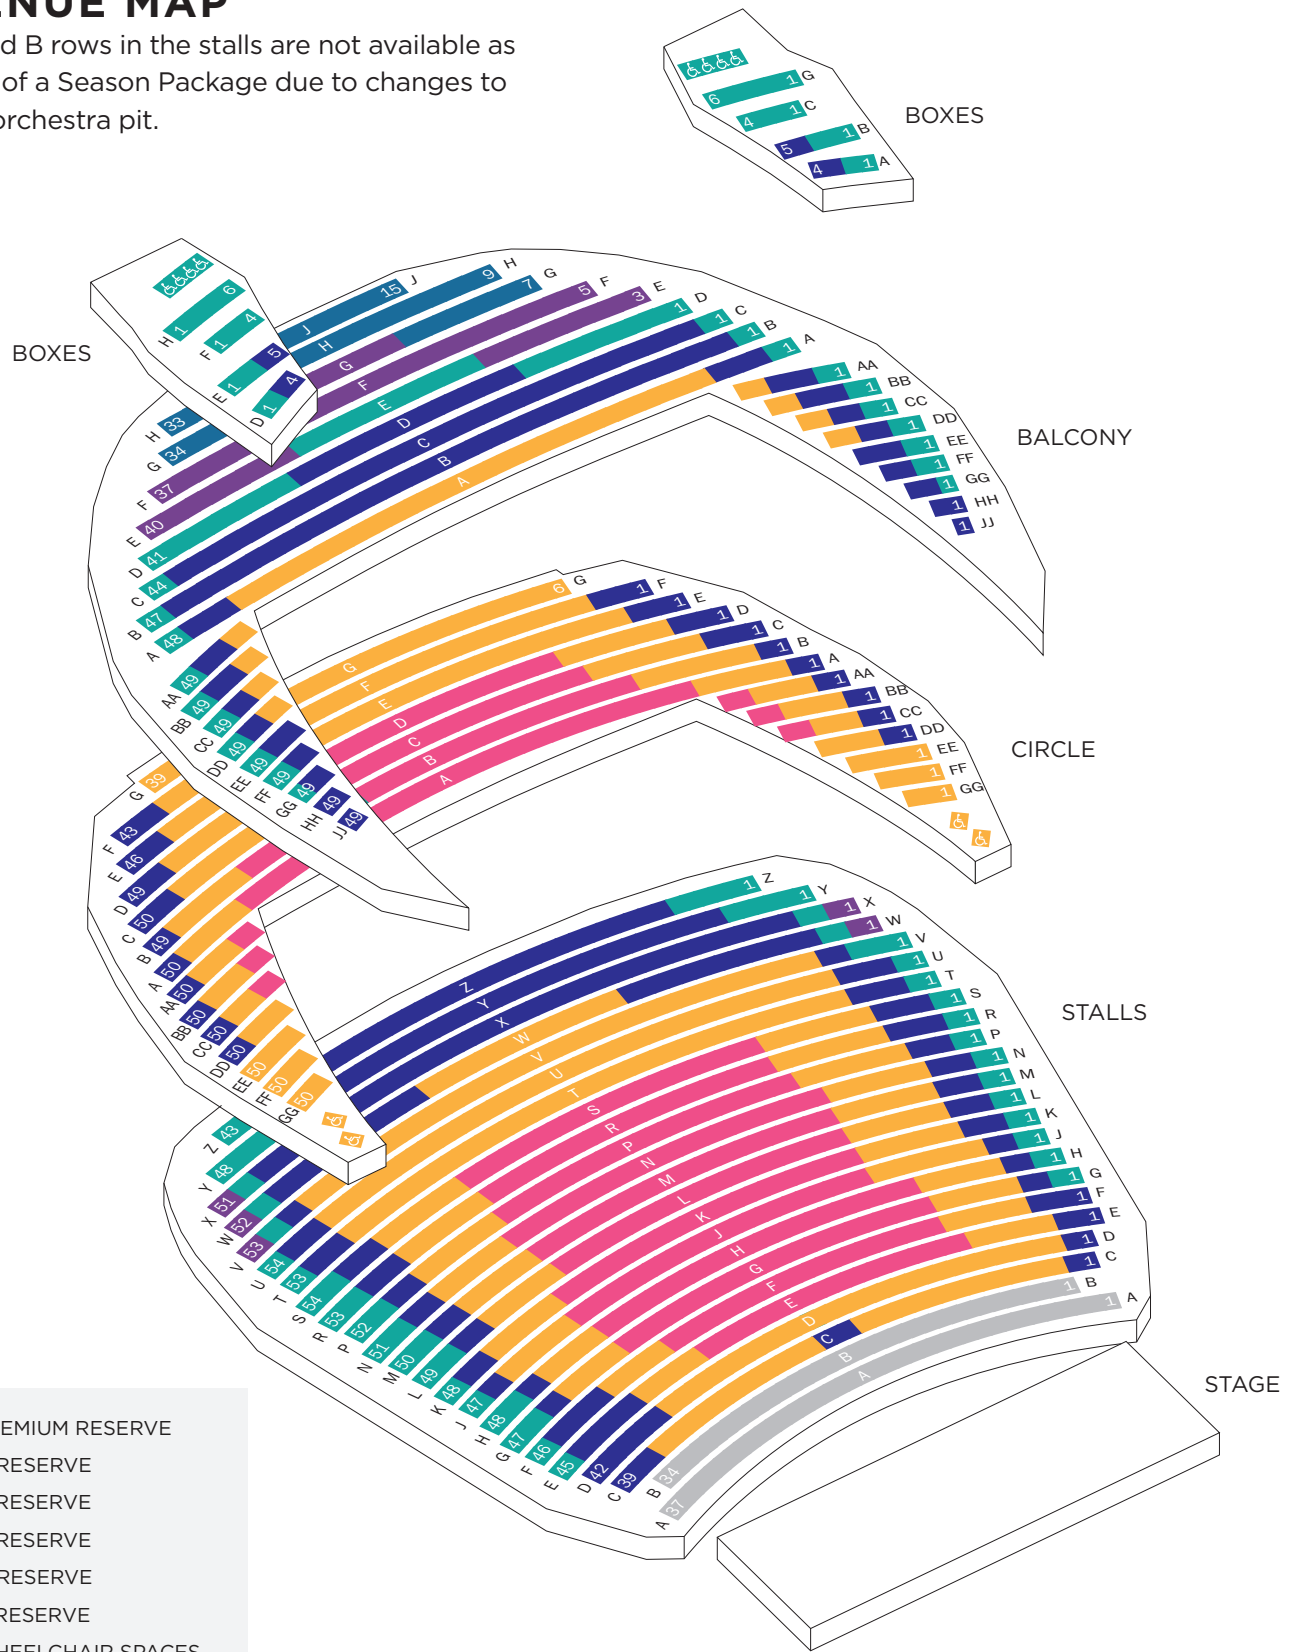

ARTS CENTRE MELBOURNE

VENUE MAP

A and B rows in the stalls are not available as part of a Season Package due to changes to the orchestra pit.

- PREMIUM RESERVE
- A-RESERVE
- B-RESERVE
- C-RESERVE
- D-RESERVE
- E-RESERVE
- WHEELCHAIR SPACES
- UNAVAILABLE

Please refer to seating reserve guide on page 11.