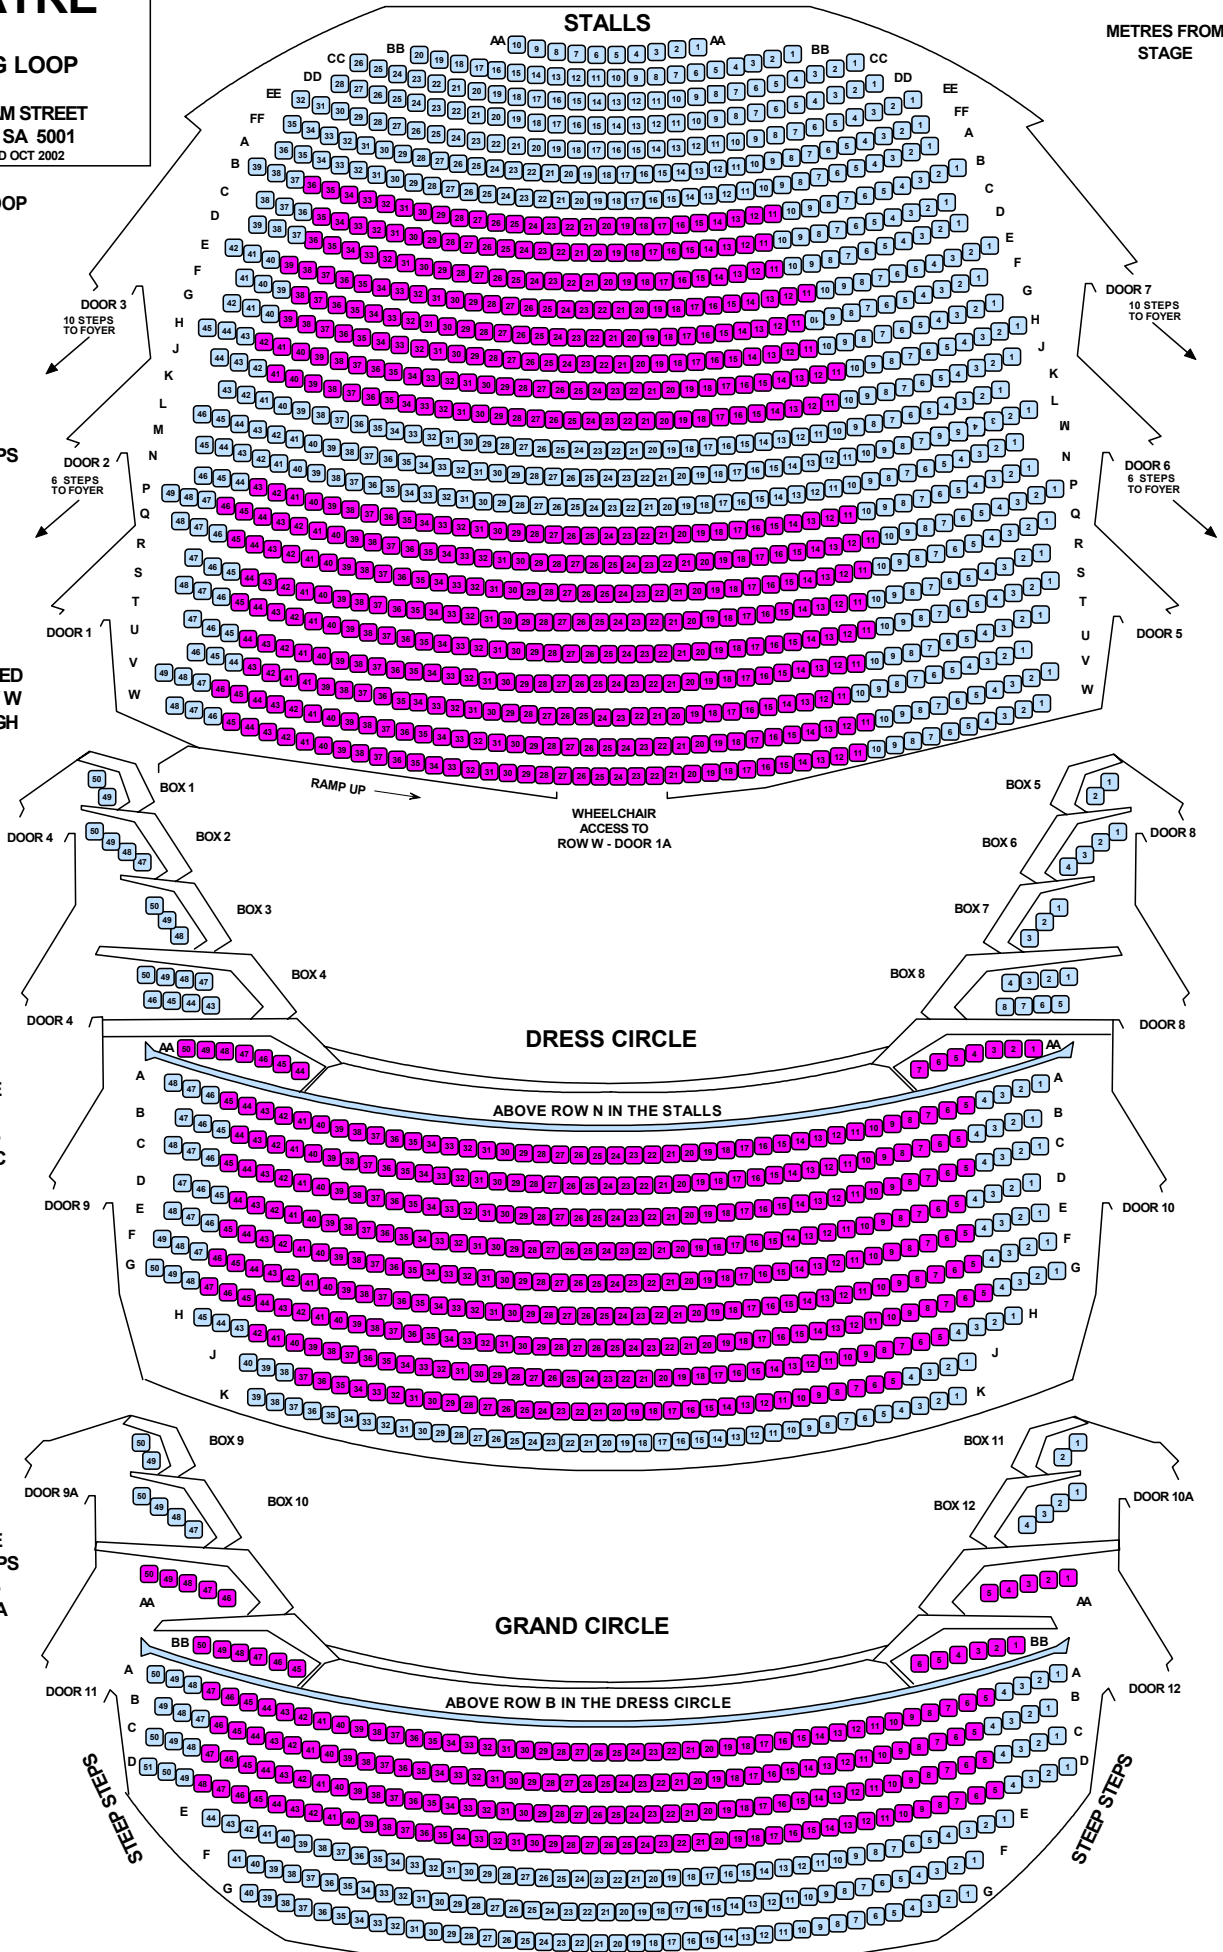

FESTIVAL THEATRE

HEARING LOOP

KING WILLIAM STREET
ADELAIDE SA 5001
LAST UPDATED OCT 2002

STAGE

STALLS

METRES FROM STAGE

 HEARING LOOP

STALLS HAS STEPS TO ALL ROWS EXCEPT ROW T

MOBILITY IMPAIRED PATRONS - ROW W ACCESS THROUGH DOOR 1A

DRESS CIRCLE HAS STEPS TO ALL ROWS EXCEPT ROW C

GRAND CIRCLE HAS STEEP STEPS TO ALL ROWS EXCEPT ROW A

STEEP STEPS

STEEP STEPS