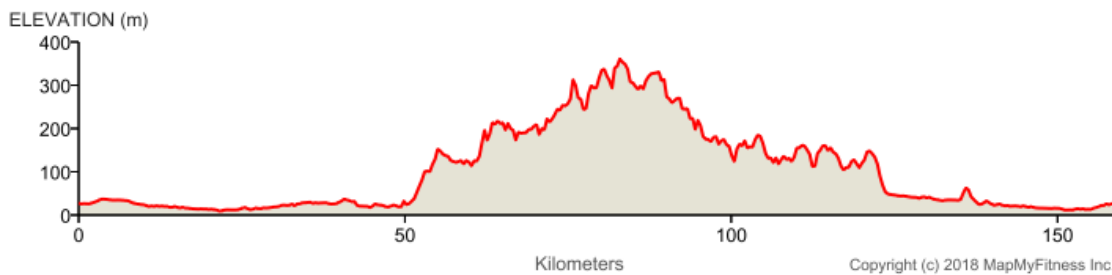

The Slog - 160km

Distance: 159.09 km

Elevation Gain: 1,292 m

Elevation Max: 372 m

Notes

- 0.00 km** Head east on Bald Hill Rd toward Seven Mile Rd

- 1.72 km** Turn left onto Seven Mile Rd

- 3.35 km** Head north on Seven Mile Rd toward Richards Rd