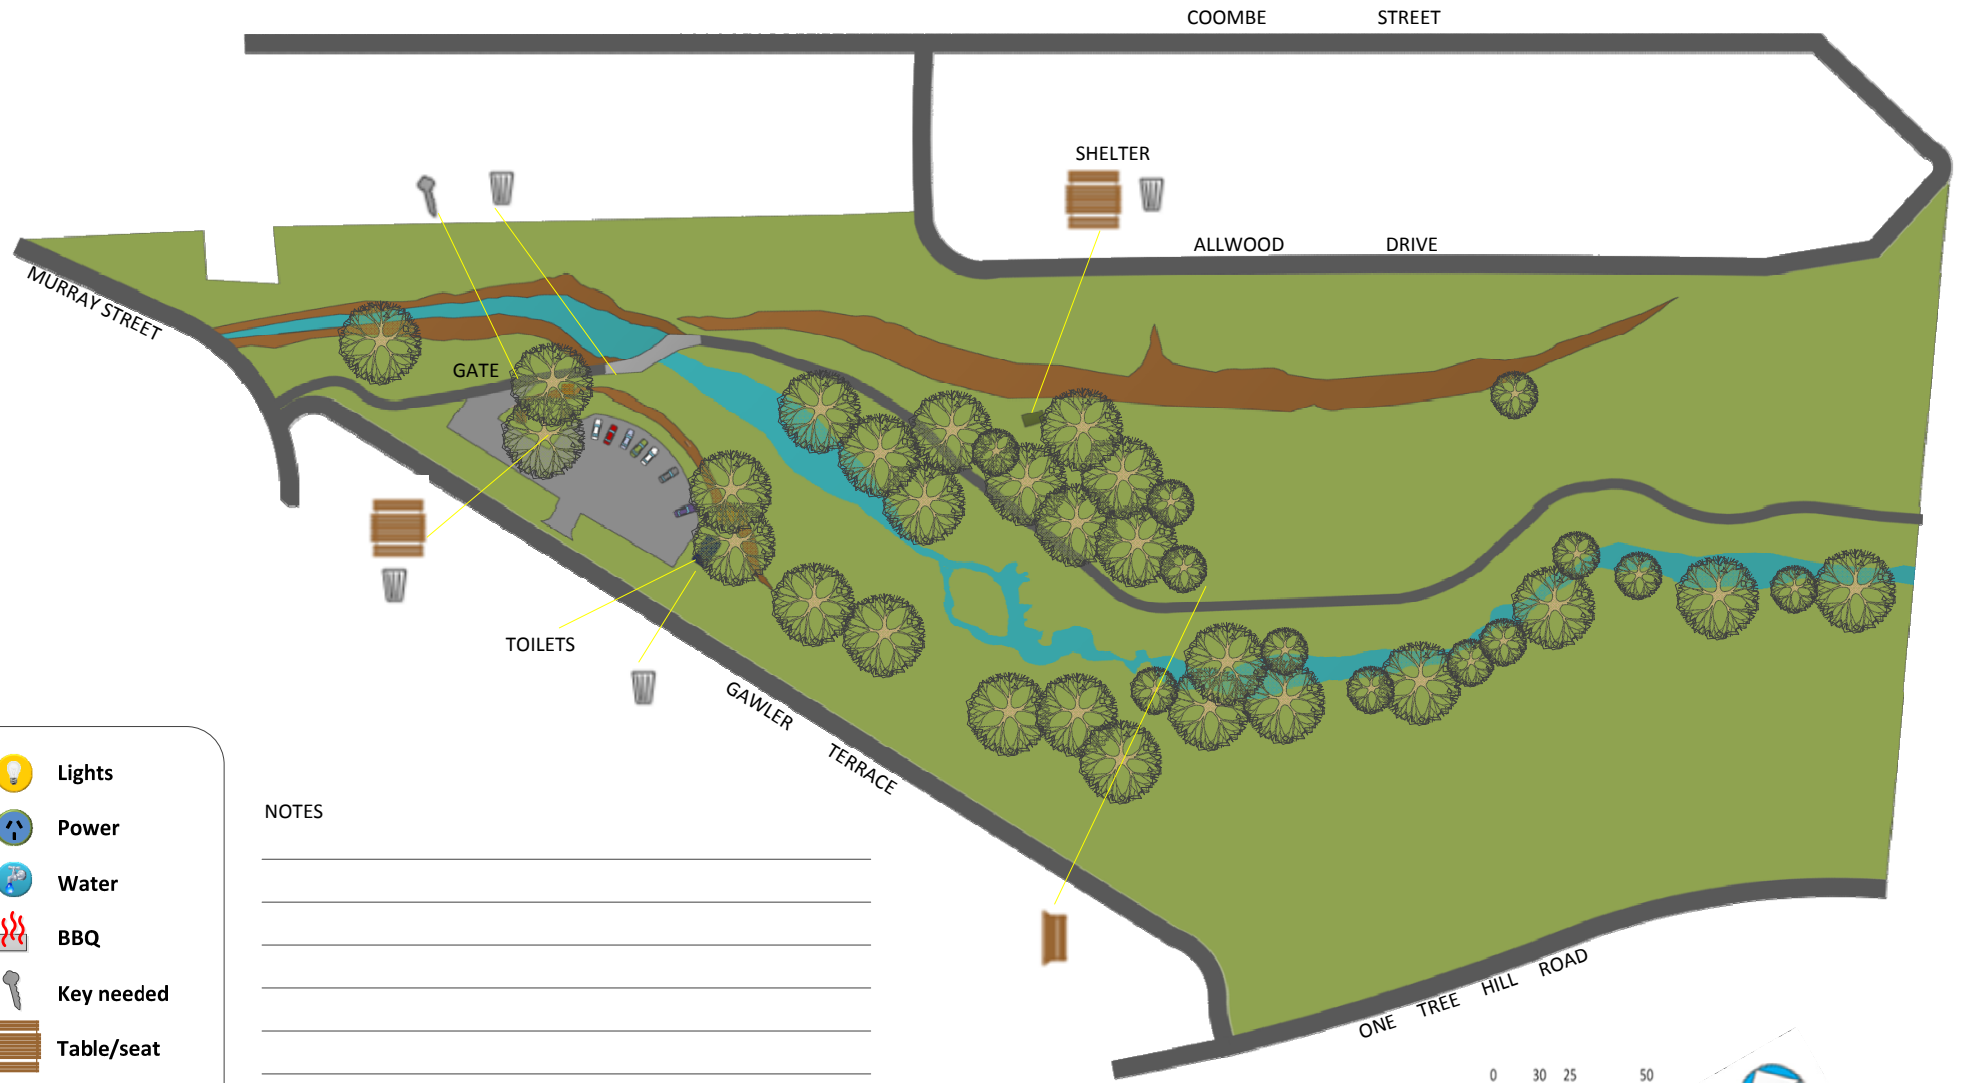

# Gawler

## DEAD MANS PASS

-  Lights
-  Power
-  Water
-  BBQ
-  Key needed
-  Table/seat
-  Seat
-  Bin

NOTES

---

---

---

---

---