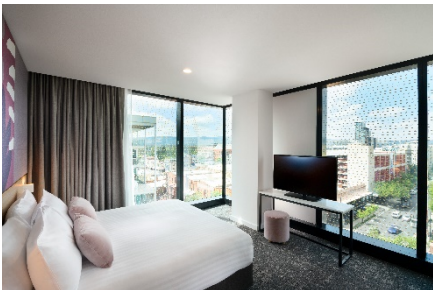

Crowne Plaza Adelaide – 2021/2022 Rates and Information

DETAILS & FACILITIES

Location: 27 Frome Street, Adelaide **Check In:** 3.00pm. **Check out:** 11.00am **Distance from Airport:** 7.5km (20 mins by car)

- Koomo Restaurant – Modern Japanese and Asian-influenced on Level 10 (open for breakfast, lunch and dinner)
- Free Wi-Fi
- 24 hour reception
- Fully equipped gymnasium
- Outdoor heated infinity pool and bar
- Luna 10 Bar (Level 10)
- Level 10 Reception and Social Hub
- Luggage storage & dry cleaning (fees apply) available
- In-room Chromecast streaming
- Car parking (self or valet - fees apply)
- Wheelchair Access (accessible room with a shower on request)

CONDITIONS: Rates valid 01 April 2021 to 31 March 2022. ^From rate based on per person, twin share, in a King Superior Room. Please note Blackout dates apply including but not limited to 22/11/21 - 05/12/21, 31/12/2021. All accommodation is subject to availability at time of booking, conditions apply. Bonus Offers are subject to conditions listed above and are not available during Special Event periods.