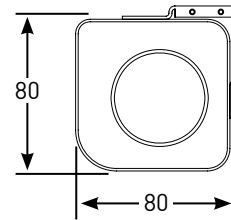

Specifications for 2C Enjoy IT Pulldown Screen

Casing Dimensions

Features:

- White folded Steel casing
- Pull Down Mechanism with interval
- Locking mechanism
- Suitable for wall or ceiling mounting
- Casing dimensions 80 x 80mm

Product Code	Diagonal (Inches)	Aspect Ratio	Image w x h (mm)	Casing Length(mm) Inc. Brackets	LHS/RHS Border (mm)	Bottom Border (mm)	Top Black Border (mm)	Casing Colour	Shipping size w x h x d (mm)	Net Wt Kg
2C745	94"	16:10	2030 x 1270	2275	50	60	80	White	2390 x 165 x 135	11
2C747	106"	16:10	2285 x 1430	2510	50	50	500	White	2700 x 165 x 135	12
2C756	92"	16:9	2030 x 1145	2260	50	60	500	White	2390 x 165 x 135	11
2C757	106"	16:9	2340 x 1320	2580	50	40	500	White	2700 x 165 x 135	12