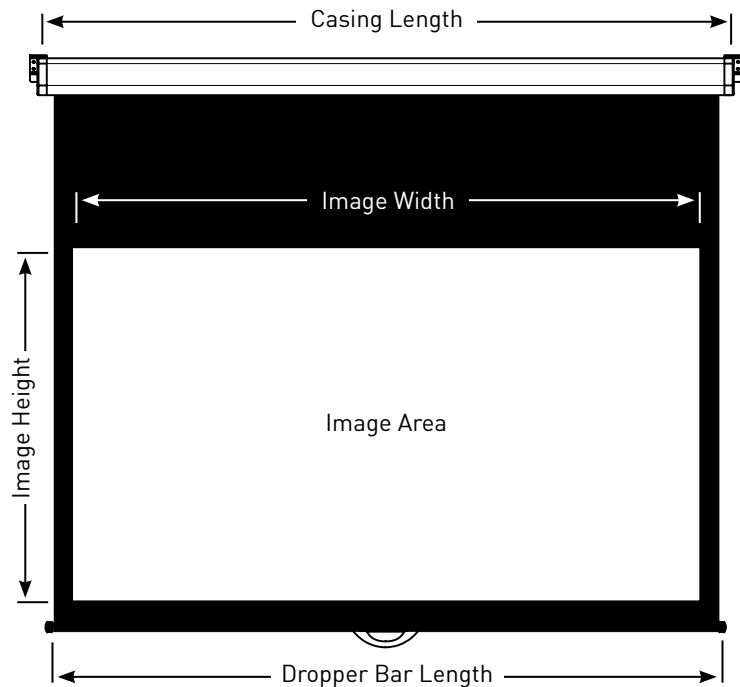

Specifications for 2C Enjoy IT Pulldown Screen

Casing Dimensions

Features:

- White folded Steel casing
- Pull Down Mechanism with interval
- Locking mechanism
- Suitable for wall or ceiling mounting
- Casing dimensions 80 x 80mm

Product Code	Diagonal (Inches)	Aspect Ratio	Image w x h (mm)	Casing Length(mm) Inc. Brackets	LHS/RHS Border (mm)	Bottom Border (mm)	Top Black Border (mm)	Casing Colour	Shipping size w x h x d (mm)	Net Wt Kg
2C745	94"	16:10	2030 x 1270	2275	50	60	80	White	2390 x 165 x 135	11
2C747	106"	16:10	2285 x 1430	2510	50	50	500	White	2700 x 165 x 135	12
2C756	92"	16:9	2030 x 1145	2260	50	60	500	White	2390 x 165 x 135	11
2C757	106"	16:9	2340 x 1320	2580	50	40	500	White	2700 x 165 x 135	12