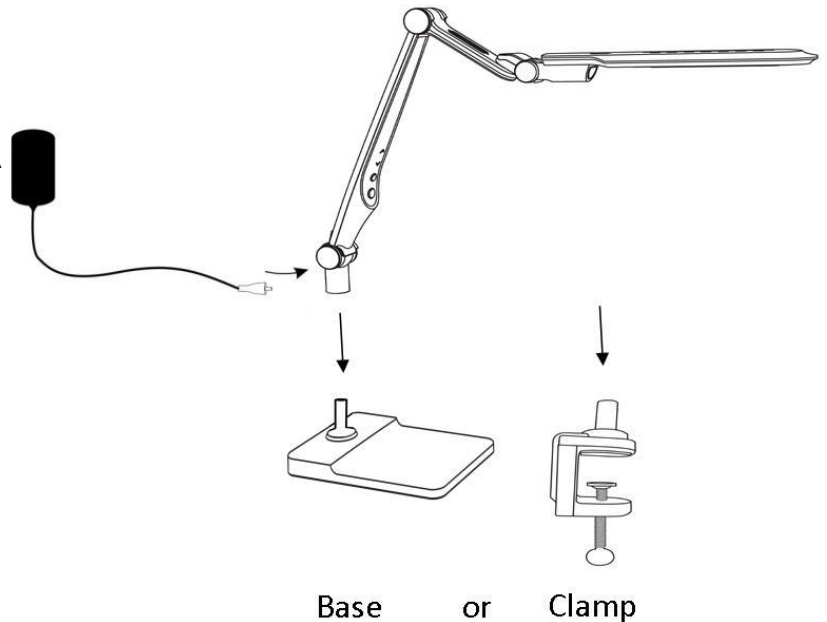

INSTALLATION INSTRUCTIONS

Product Name: Eugene
Model #: A96611
Description: LED Task Lamp
Driver Input: 100-240V~ 50/60Hz
Driver Output: 12VDC, Max. 550mA
Power Consumption: 9.5W
Globe Type: Max. 6.6W LED

- This appliance is not intended for use by young children or infirm persons unless they have been adequately supervised by a responsible person to ensure that they can use the appliance safely. Young children should be supervised to ensure that they do not play with the appliance.
- If the supply cord is damaged, it must be replaced by the manufacturer, its service agent or similarly qualified persons in order to avoid a hazard.
- The bulb, lamp holder or shade may get hot when the lamp is operating, do not touch them to avoid a hazard.
- To prevent damage to the appliance do not use alkaline cleaning agents when cleaning. Use a soft cloth and a mild detergent. Always switch off before cleaning.
- Failure to maintain the lamp in a clean condition could lead to deterioration of the surface that could adversely affect the life of the appliance and possibly result in a hazardous situation