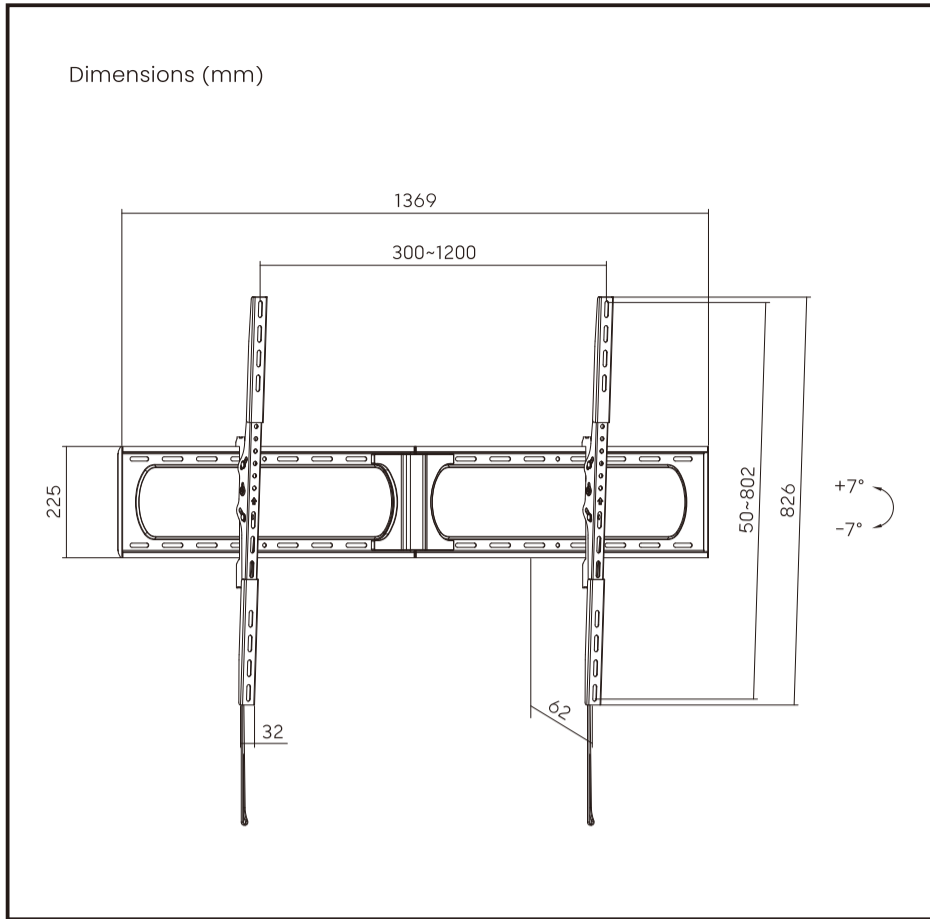

SUPER HEAVY-DUTY TILT TV WALL MOUNT