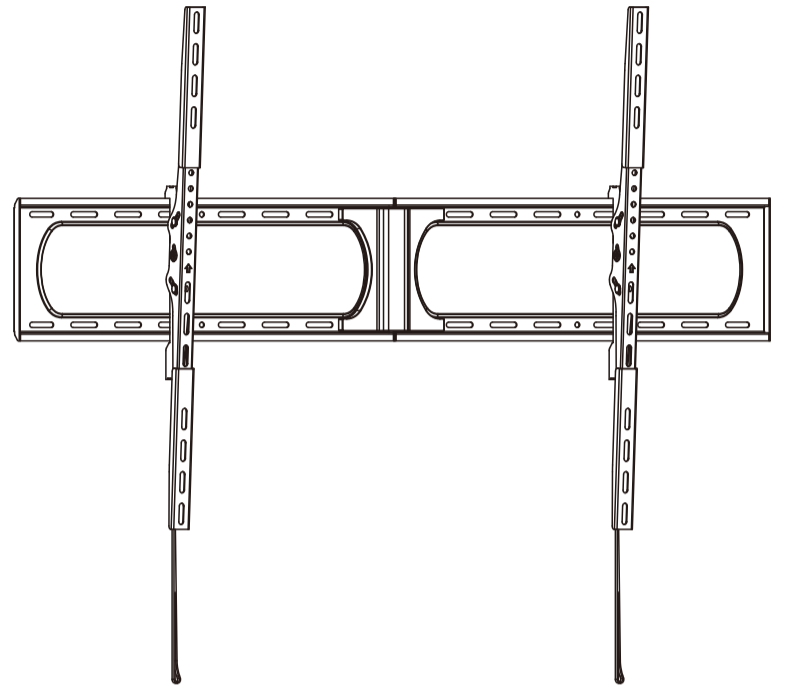

SUPER HEAVY-DUTY TILT TV WALL MOUNT