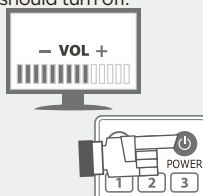

#### B. MANUAL SEARCHING

**1** Press "**POWER**" and "**OK**" buttons until the indicator light is on, release both buttons.

**2** Turn on the TV and point the remote control to the TV, press the "**Vol +**" key repeatedly.

**3** When the volume control icon shows on the TV, press the "**POWER**" key and the indicator light should turn off.

**4** Check the function of the other buttons. If they do not work properly, repeat steps 1 to 4.