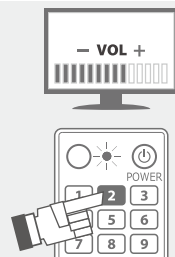

UNIVERSAL TV REMOTE CONTROL

Thank you for choosing our product. Please read this user manual carefully before use and keep it for future reference. This remote control comes with a factory preset. Once the batteries are inserted, most devices can be controlled without any additional setup. For other brands, please use one of the methods described below.

Remote Control Setup Guide

A. CODE ENTRY

Turn on the TV. Check your TV code from the provided code list, starting with the first code. Repeat the following four steps until you find the correct code for your TV.

1 Check the code of your TV from the provided code list. For example, if your TV is **SONY**, the first code is **346**. Start from the first code.

CODE LIST

SONY	346, 347
TCL	193-146
TELEFUNKEN	708-761

2 Press "**POWER**" and "**OK**" buttons until the indicator light is on.

3 Key in the 3-digit code, (e.g. **346**). The indicator light should turn off.

4 Check the function of the other buttons. If they do not work properly, repeat steps 1 to 4.

B. MANUAL SEARCHING

1 Press "**POWER**" and "**OK**" buttons until the indicator light is on, release both buttons.

2 Turn on the TV and point the remote control to the TV, press the "**Vol +**" key repeatedly.

3 When the volume control icon shows on the TV, press the "**POWER**" key and the indicator light should turn off.

4 Check the function of the other buttons. If they do not work properly, repeat steps 1 to 4.

C. Fast Searching (suitable for brands shown on the brand list below)

1 Find the corresponding button of your TV from the below table, for example if your TV is **SONY**, the corresponding button is "**2**". Then turn on your TV and point the remote control at it.

2 Press and hold the corresponding button "**2**" for about 6 seconds, the indicator light will flash. Pay attention to your TV and check if a volume icon appears.