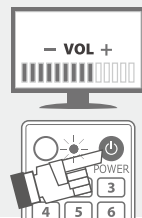

D. Auto Searching

1 Turn on the TV and aim the remote to the receiver of the TV.

2 Press and hold the "**POWER**" button for about 6 seconds and the indicator light will start flashing.

3 When the volume icon shows on the TV, release the "**POWER**" key. The indicator light will stop flashing.

4 Check the function of other buttons. If they do not work properly, repeat steps 1 to 4.