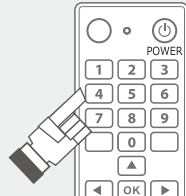

#### B. MANUAL SEARCHING

**1** Press "**POWER**" and "**OK**" buttons until the indicator light is on, release both buttons.

**2** Turn on the TV and point the remote control to the TV, press the "**Vol +**" key repeatedly.

**3** When the volume control icon shows on the TV, press the "**POWER**" key and the indicator light should turn off.

**4** Check the function of the other buttons. If they do not work properly, repeat steps 1 to 4.