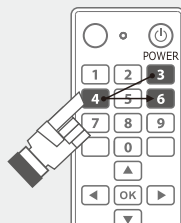

#### A. CODE ENTRY

Turn on the TV. Check your TV code from the provided code list, starting with the first code. Repeat the following four steps until you find the correct code for your TV.

**1** Check the code of your TV from the provided code list. For example, if your TV is **SONY**, the first code is **346**. Start from the first code.

##### CODE LIST

SONY	346, 347
TCL	193-146
TELEFUNKEN	708-761

**2** Press "**POWER**" and "**OK**" buttons until the indicator light is on.

**3** Key in the 3-digit code, (e.g. **346**). The indicator light should turn off.