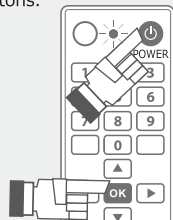

B. MANUAL SEARCHING

1 Press "**POWER**" and "**OK**" buttons until the indicator light is on, release both buttons.