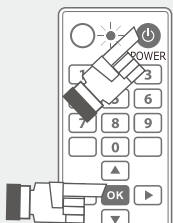

#### A. CODE ENTRY

Turn on the TV. Check your TV code from the provided code list, starting with the first code. Repeat the following four steps until you find the correct code for your TV.

**1** Check the code of your TV from the provided code list. For example, if your TV is **SONY**, the first code is **346**. Start from the first code.

##### CODE LIST

SONY	346, 347
TCL	193-146
TELEFUNKEN	708-761

**2** Press "**POWER**" and "**OK**" buttons until the indicator light is on.

**3** Key in the 3-digit code, (e.g. **346**). The indicator light should turn off.