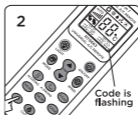

Press and hold the SET button for about 3 seconds until the code starts blinking on the LCD screen. Use the Temperature ▲/▼ buttons to scroll through codes until the correct one appears and the air conditioner responds (e.g. turns on).