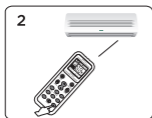

C. Digital Automatic Search

Use this mode if you're unsure of your air conditioner brand or if it's not listed in the code table.

Aim the remote control at the air conditioner. **Press and hold the SET button** for 5 seconds, then release. The remote will enter **auto-search mode**, sending signals continuously while the code blinks and increases. When the air conditioner responds with a **buzzer sound**, **press any key to pause**, then **press OK** to confirm.

After your air conditioner turns on, **test the functions** of the remote control. If they do not work correctly, **repeat the setup steps** until the remote can fully operate your air conditioner.