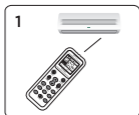

/ Battery installation

1. Remove the battery cover from the remote control.
2. Insert **two AAA batteries** into the compartment, ensuring correct polarity.
3. Reattach the battery cover.

/ Setup of Remote Control

This remote control supports three setup modes:

A. Point-to-Point Fast Brand Search

Power on the air conditioner manually. Aim the remote control at the air conditioner's receiver window

Press and hold the brand-specific code key until the air conditioner responds with a sound signal. Release the key once the air conditioner starts. The setup is complete.