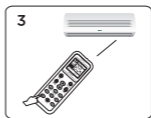

Test all remote functions (excluding Temperature and SET buttons).

- If they work, the setup is complete.
- If not, press SET again to continue the search.

/ Set Time Function

To set the clock time:

1. **Press and hold the CLOCK button** for approximately 3 seconds until the time display begins to blink.
2. Use the **Temperature ▲/▼ buttons** to adjust the current time.
3. Press the **CLOCK button** again to confirm and exit the time setting mode.