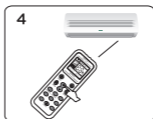

Test the remote control functions.

- If they work correctly, the setup is complete.
- If not, repeat steps 2-3 with the next code.