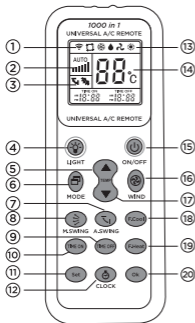

User Manual

Universal Air Conditioner Remote

LURC041

OFFICEWORKS LTD

User's instruction for all-purpose air conditioner remote control

/ Product Introduction

The Universal Air Conditioner Remote Control is designed to operate a wide range of air conditioner brands and models. It features point-to-point fast brand setting, intuitive operation, and a sleek, modern design that offers a comfortable grip and a pleasant user experience. Equipped with an LCD screen, this remote ensures easy viewing and effortless control, making air conditioner management more convenient than ever.

/ Panel Description:

1. Run Mode Display
2. Fan Display
3. Blowing Direction Display
4. Backlight
5. Temperature Up Key
6. Mode Key
7. Automatic Blowing Direction Key
8. Blowing Direction Control Key
9. Timing OFF Key
10. Timing ON Key
11. Set Key
12. Clock Function Key
13. Model Code
14. Temperature Display
15. Power Key
16. Fan KEY
17. Temperature Down Key
18. Fast Cool Key
19. Fast Heat Key
20. Confirmation Button

This remote control supports three setup modes:

A. Point-to-Point Fast Brand Search

Power on the air conditioner manually. Aim the remote control at the air conditioner's receiver window

Press and hold the brand-specific code key until the air conditioner responds with a sound signal. Release the key once the air conditioner starts. The setup is complete.

B. Manual Code Input

Power on the air conditioner manually. Locate your air conditioner brand and its corresponding code in the Code Table (e.g. Haier).

Press and hold the SET button for about 3 seconds until the code starts blinking on the LCD screen. Use the Temperature ▲/▼ buttons to scroll through codes until the correct one appears and the air conditioner responds (e.g. turns on).