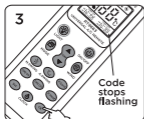

This remote control supports three setup modes:

A. Point-to-Point Fast Brand Search

Power on the air conditioner manually. Aim the remote control at the air conditioner's receiver window

Press and hold the brand-specific code key until the air conditioner responds with a sound signal. Release the key once the air conditioner starts. The setup is complete.

Refer to the Brand Corresponding Key Table for the correct button for your air conditioner brand.

 ON/OFF	 TEMP	 TEMP	 WIND	 MODE	 M, SWING
GREE/ HAIER	MIDEA/TOSHIBA CHANGHONG	SHARP/ KELON	MITSUBISHI/ OTHERS	LG/SAMSUNG	HITACHI/ PANASONIC
 A, SWING	 TIME ON	 TIME OFF	 F, Cool	 F, Heat	
SANYO/ HISENE	CHIGO/ DAIKIN	Fujitsu/ Carrier	CHUNLAN/ AUX	Shinco/ AUCMA	

B. Manual Code Input

Power on the air conditioner manually. Locate your air conditioner brand and its corresponding code in the Code Table (e.g. Haier).

Press and hold the SET button for about 3 seconds until the code starts blinking on the LCD screen. Use the Temperature ▲/▼ buttons to scroll through codes until the correct one appears and the air conditioner responds (e.g. turns on).