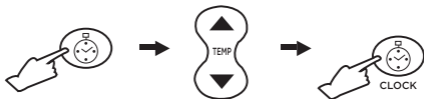

Use this mode if you're unsure of your air conditioner brand or if it's not listed in the code table.

Aim the remote control at the air conditioner. **Press and hold the SET button** for 5 seconds, then release. The remote will enter **auto-search mode**, sending signals continuously while the code blinks and increases. When the air conditioner responds with a **buzzer sound**, **press any key to pause**, then **press OK** to confirm.

After your air conditioner turns on, **test the functions** of the remote control. If they do not work correctly, **repeat the setup steps** until the remote can fully operate your air conditioner.

Test all remote functions (excluding Temperature and SET buttons).

- If they work, the setup is complete.
- If not, press SET again to continue the search.

/ Set Time Function

To set the clock time:

1. **Press and hold the CLOCK button** for approximately 3 seconds until the time display begins to blink.
2. Use the **Temperature ▲/▼ buttons** to adjust the current time.
3. Press the **CLOCK button** again to confirm and exit the time setting mode.