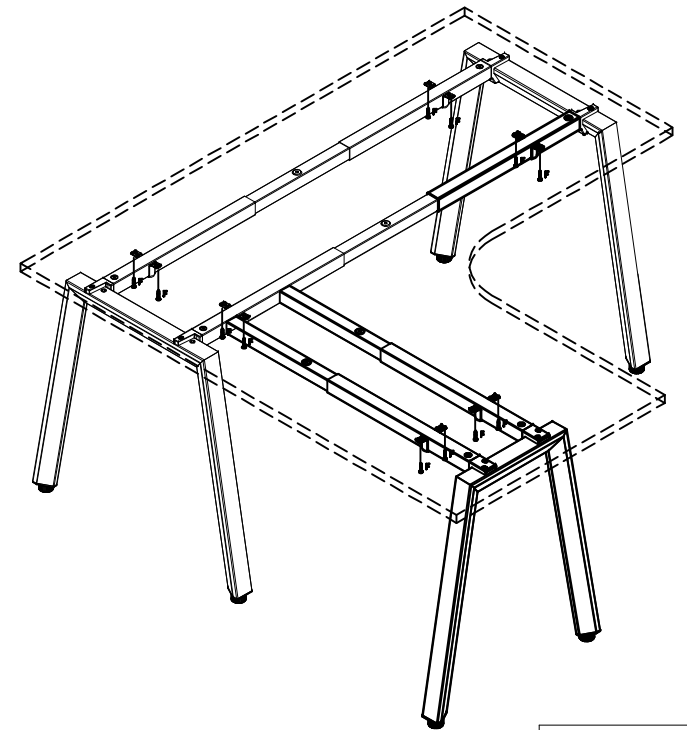

Option 2 :

F x12