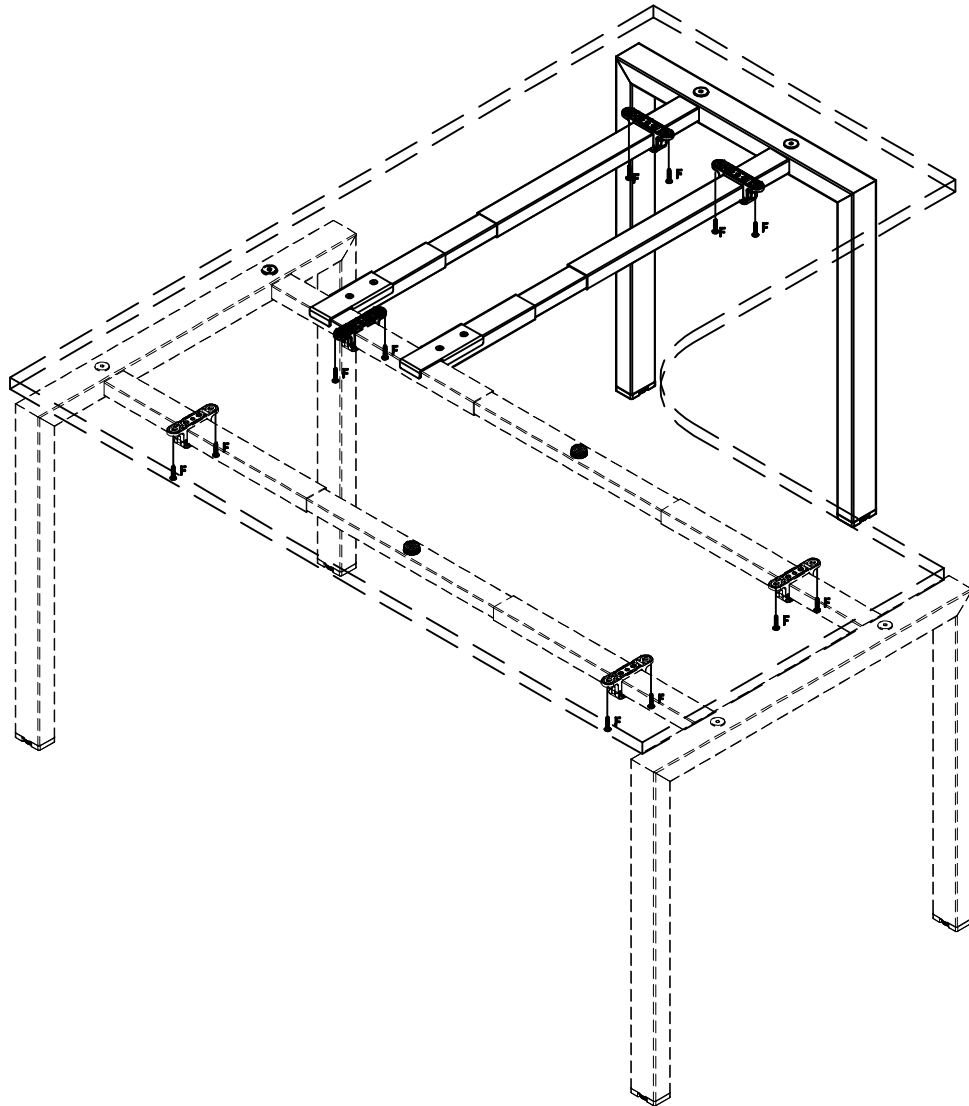

Option 1

F x12