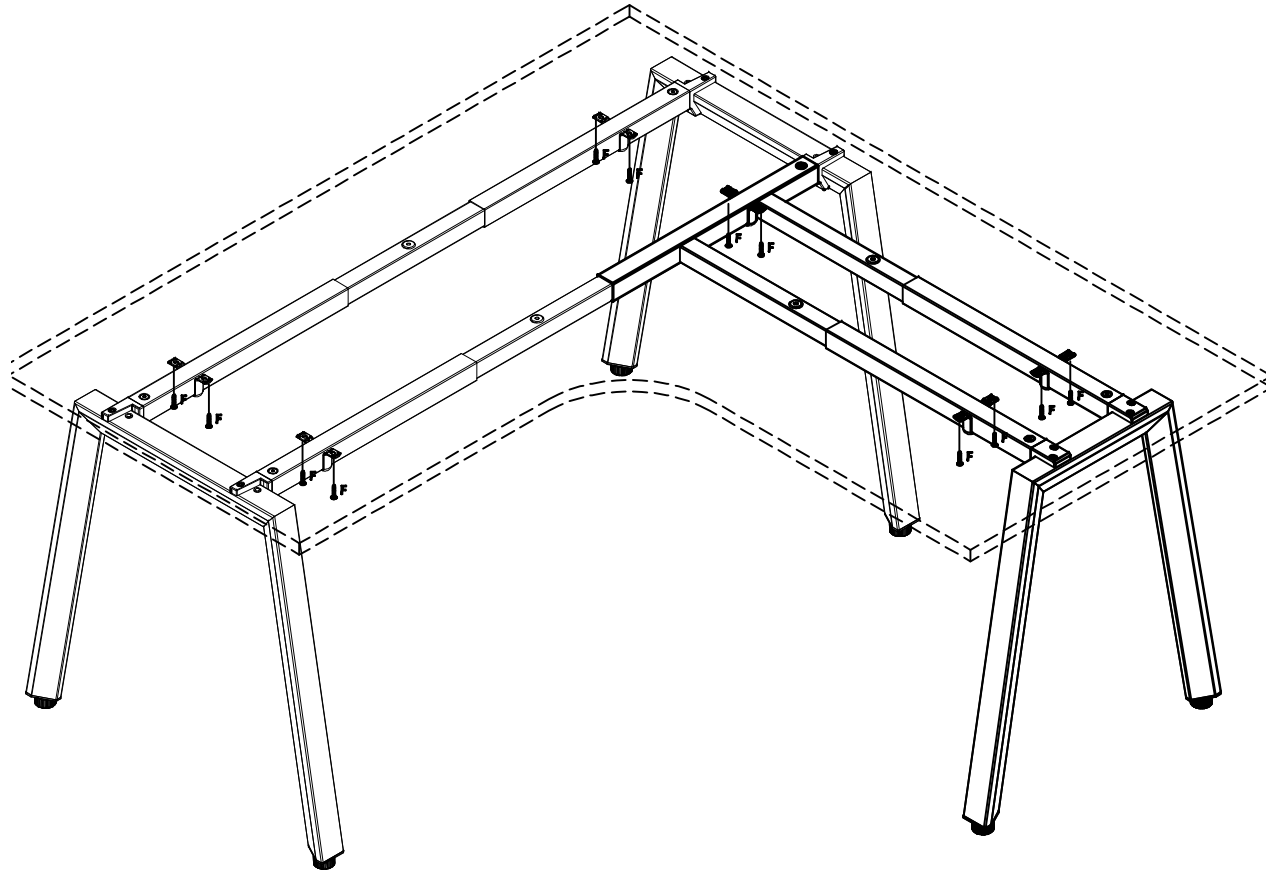

Option 2 :

F x12