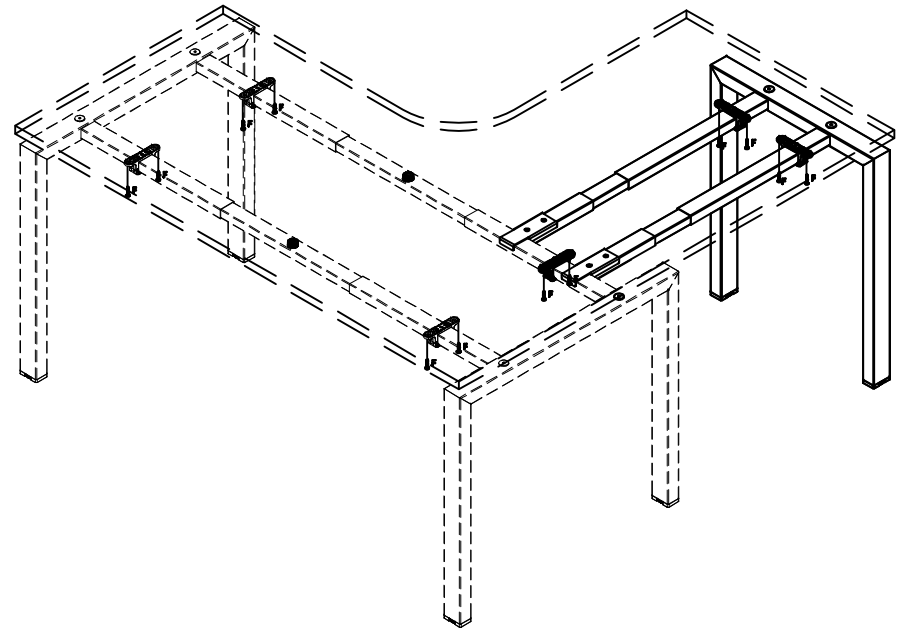

Option 1

F x12