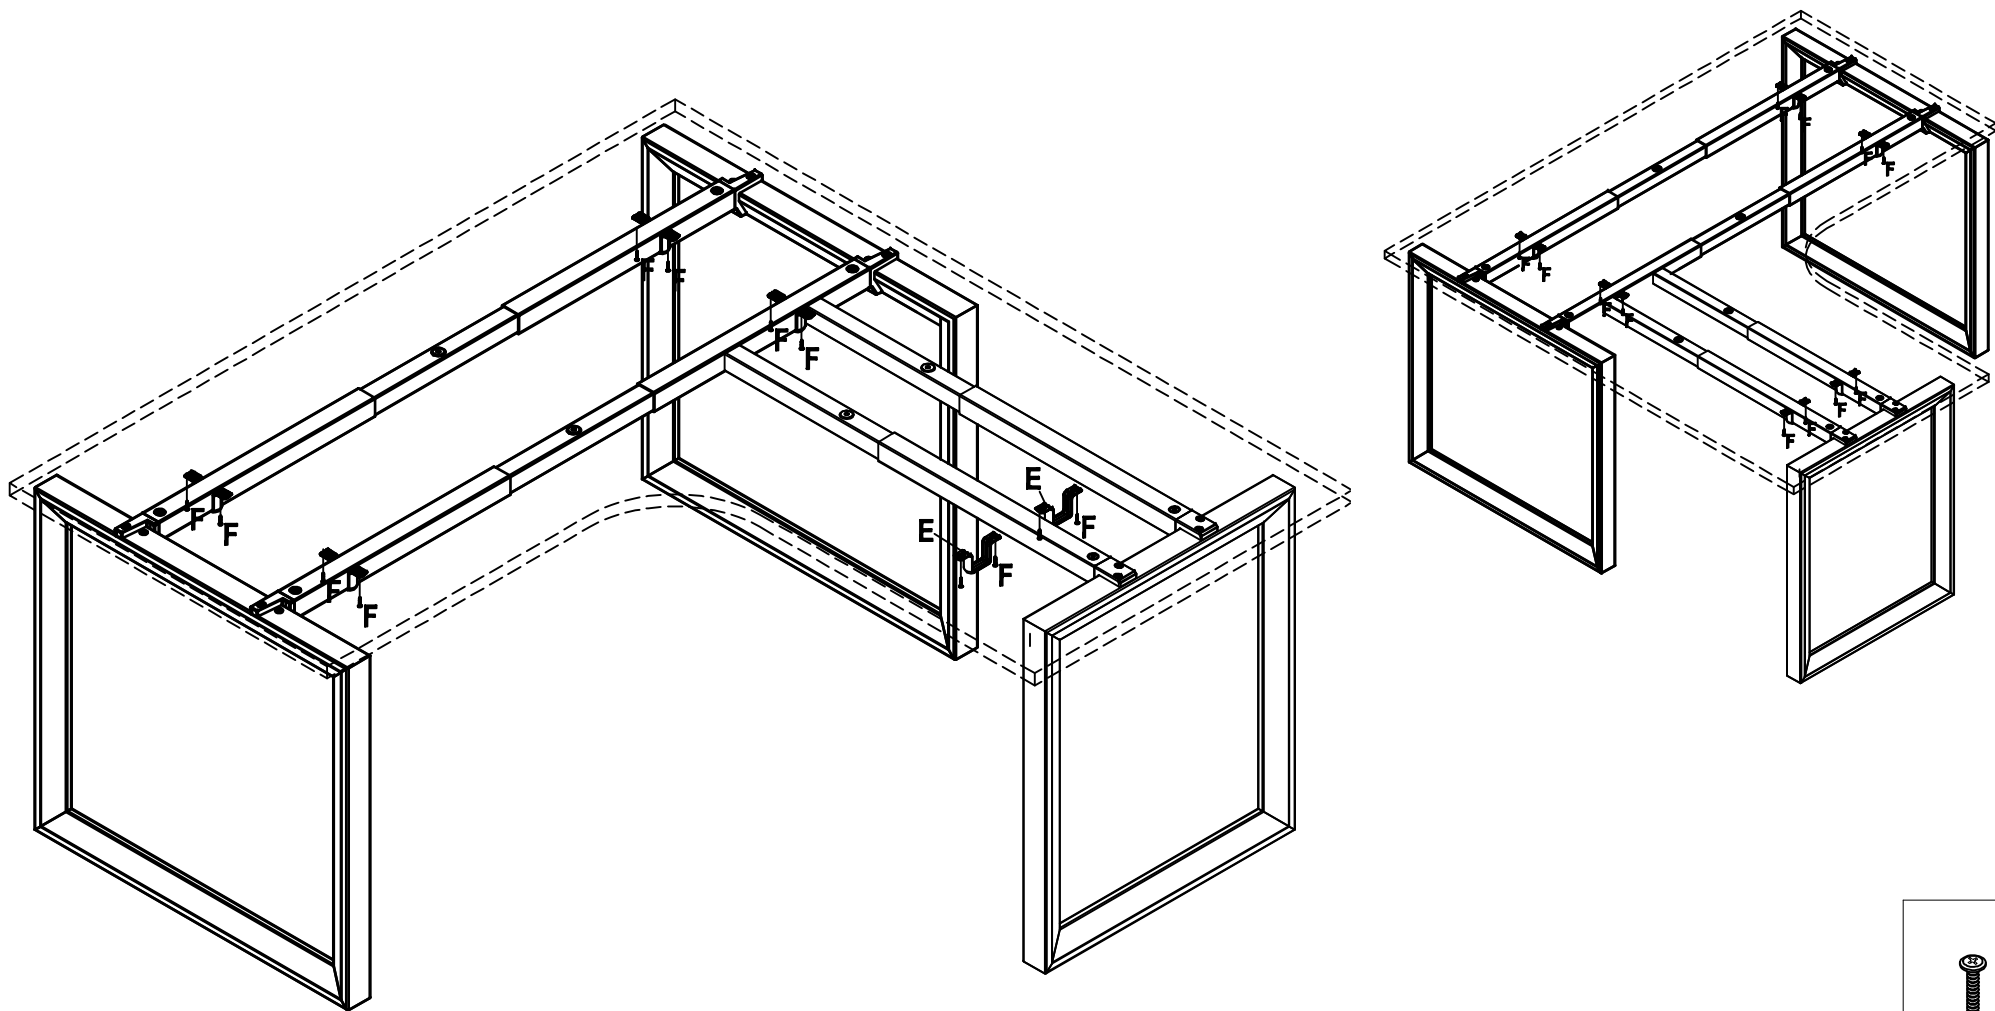

Option 3

F x12