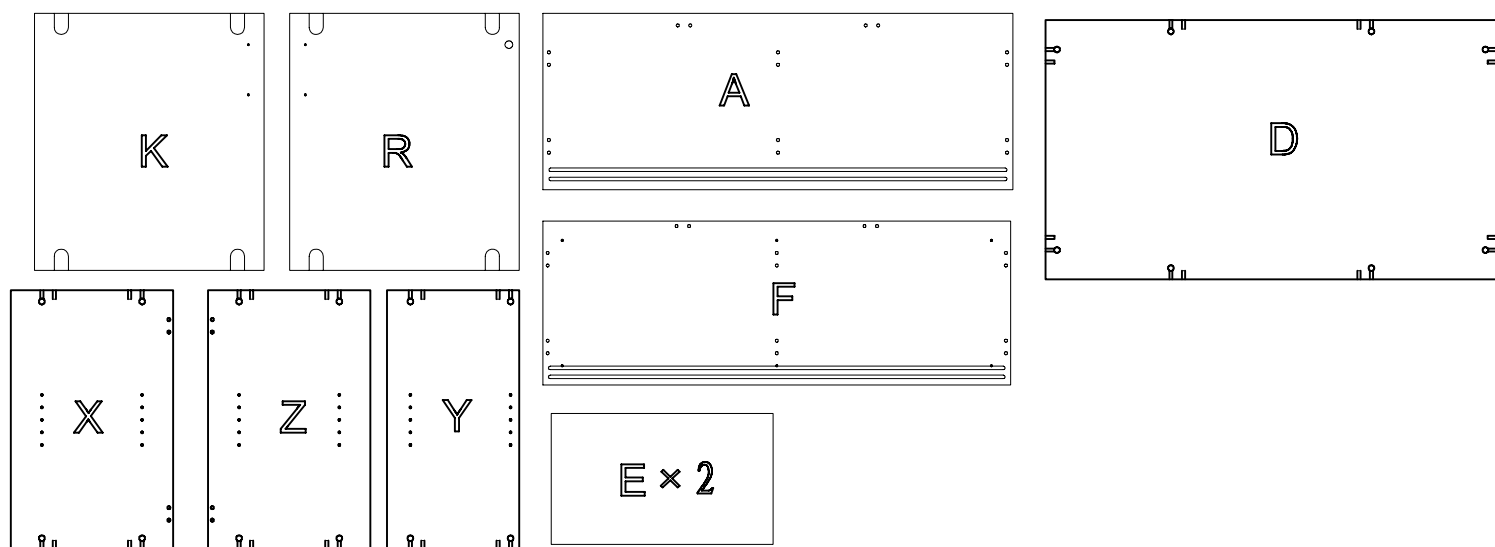

# ASSEMBLY INSTRUCTIONS

## SPC12

**rapidline**  
FURNITURE FOR TODAY  
2011-8-25

pin 1 20PCS	6x35 CAM 2 20PCS
Cam Cover 3 20PCS	Bolt Nut 4 8PCS
T-Handle 5 2PCS	Screw 6 4PCS
CUSHION 7 6PCS	Screw 8 4PCS
LOCK 9 1PCS	Screw 10 2PCS