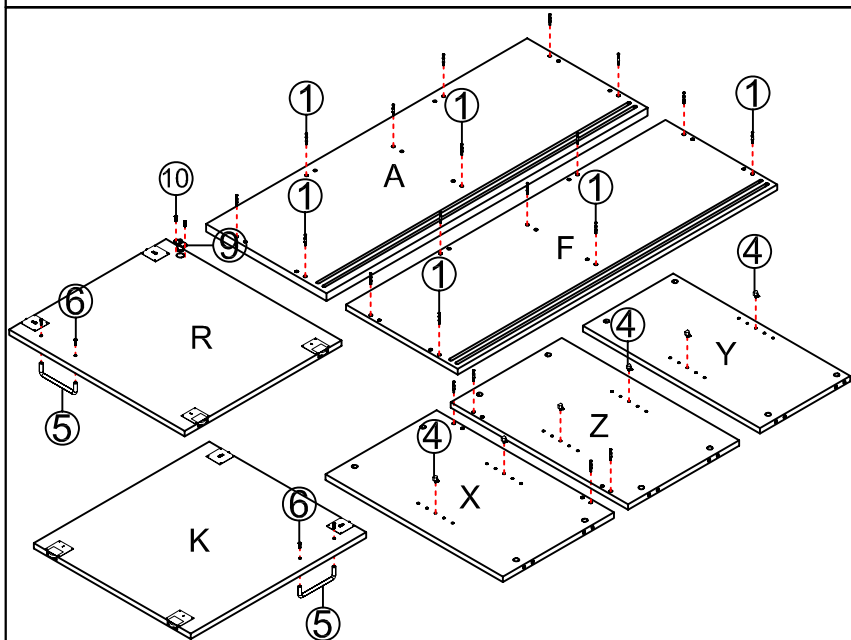

## SPC12

**rapidline**  
FURNITURE FOR TODAY  
2011-8-25

pin 1 20PCS	6x35 CAM 2 20PCS
Cam Cover 3 20PCS	Bolt Nut 4 8PCS
T-Handle 5 2PCS	Screw 6 4PCS
CUSHION 7 6PCS	Screw 8 4PCS
LOCK 9 1PCS	Screw 10 2PCS