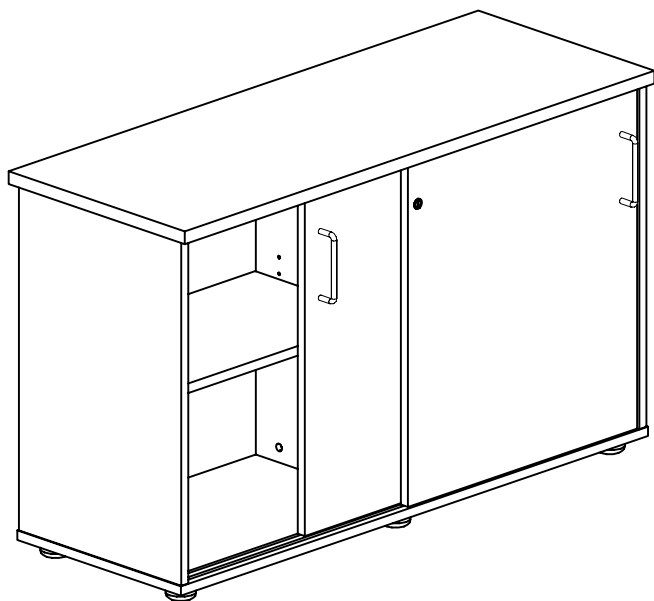

# ASSEMBLY INSTRUCTIONS

## SPC12

**rapidline**  
FURNITURE FOR TODAY  
2011-8-25

pin 1 20PCS	6x35 CAM 2 20PCS
Cam Cover 3 20PCS	Bolt Nut 4 8PCS
T-Handle 5 2PCS	Screw 6 4PCS
CUSHION 7 6PCS	Screw 8 4PCS
LOCK 9 1PCS	Screw 10 2PCS