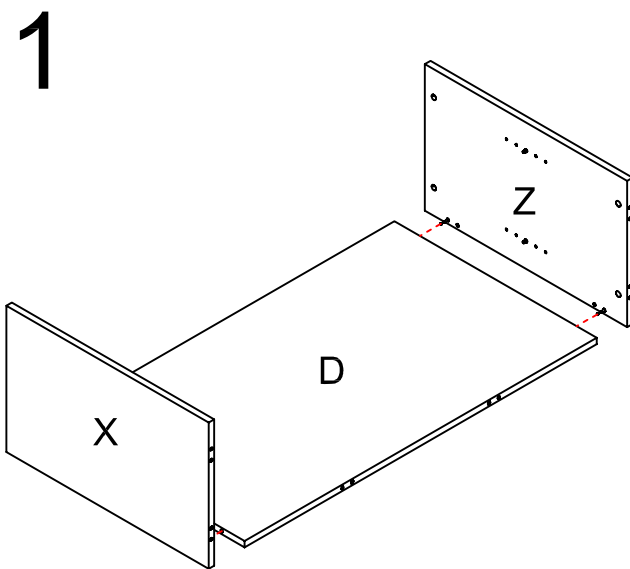

## SPC12

**rapidline**  
FURNITURE FOR TODAY  
2011-8-25

pin 1 20PCS	6x35 CAM 2 20PCS
Cam Cover 3 20PCS	Bolt Nut 4 8PCS
T-Handle 5 2PCS	Screw 6 4PCS
CUSHION 7 6PCS	Screw 8 4PCS
LOCK 9 1PCS	Screw 10 2PCS