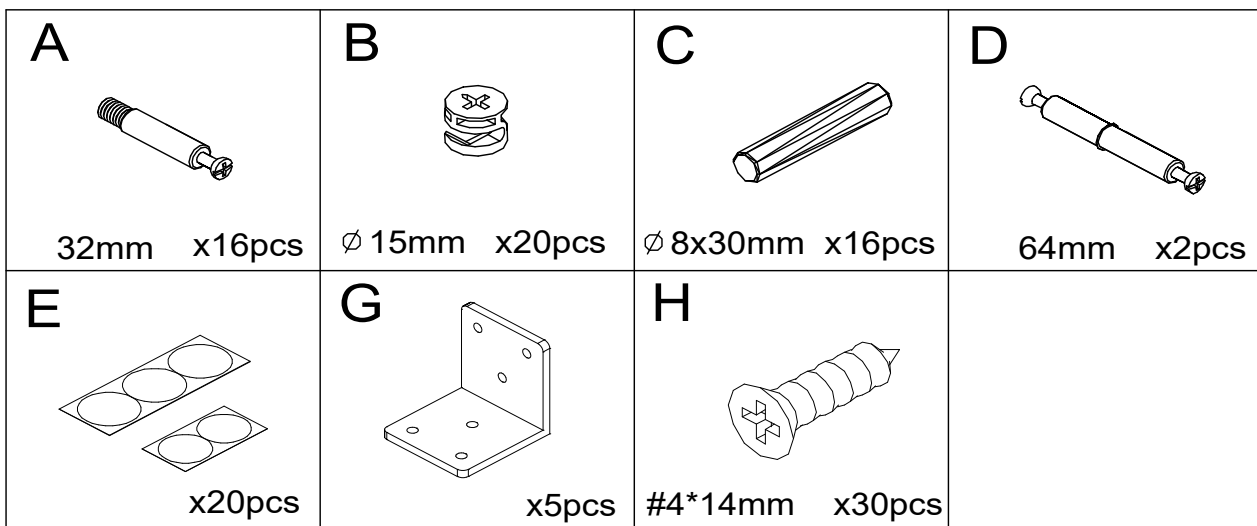

DANGER

- CHILDREN MUST BE SUPERVISED.

Parts located in Carton - TOR15CWSC1/TOR18CWSC1

Parts located in Carton - TOR15CWSC2/TOR18CWSC2

Hardware located in Carton - TOR15CWSC2/TOR18CWSC2
Hardware Spare Parts number - HWTOROWSTN

Hardware Spare Parts number - HWTOCBLCVR

Step 1

Step 2

Step 3

Step 4

B  ∅ 15mm x4pcs	C  ∅ 8x30mm x2pcs	D  64mm x2pcs	E  x4pcs
---	---	--	--

Step 5

A  32mm x10pcs	C  ∅ 8x30mm x8pcs
--	---