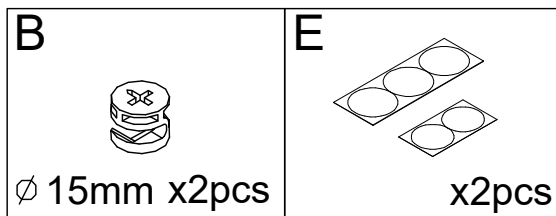

Hardware Spare Parts number - HWTOCBLCVR

Step 1

Step 2

Step 3

Step 4

B  ∅ 15mm x4pcs	C  ∅ 8x30mm x2pcs	D  64mm x2pcs	E  x4pcs
---	---	--	--

Step 5

A  32mm x10pcs	C  ∅ 8x30mm x8pcs
--	---

Step 6

B  ∅ 15mm x10pcs	E  x10pcs
--	---

Step 7

G  x5pcs	H  #4*14mm x30pcs
--	---

MAXIMUM WEIGHT CAPACITY

NOTE: Desktop 80kg

CAUTION: This product is intended to hold the maximum weight indicated. Exceeding the maximum weight will result in instability and may cause injury.