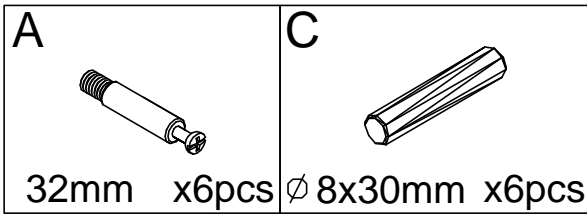

DANGER

- CHILDREN MUST BE SUPERVISED.

Parts located in Carton - TOR15CWSC1/TOR18CWSC1

Parts located in Carton - TOR15CWSC2/TOR18CWSC2

Hardware located in Carton - TOR15CWSC2/TOR18CWSC2
Hardware Spare Parts number - HWTOROWSTN

Hardware Spare Parts number - HWTOCBLCVR

Step 1

Step 2

Step 3

Step 4

B  ∅ 15mm x4pcs	C  ∅ 8x30mm x2pcs	D  64mm x2pcs	E  x4pcs
---	---	--	--

Step 5

A  32mm x10pcs	C  ∅ 8x30mm x8pcs
--	---