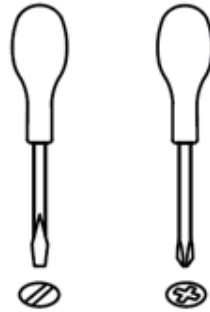

Tools Required

CAUTION: Do not use tools other than those required, as this can damage your new item.

NOTE

- Please check you have all hardware before assembling.
- If you are missing any hardware, please contact 1300 OFFICE(1300 633 423)
- Please ensure you have the name of the item, required hardware part and quantity.
- Please retain your receipt as proof of purchase to validate your warranty.

CAUTION

- Do not tighten screws before all screws are in the right place.
- Do not use this product unless all bolts and screws are firmly secured.
- Check that all bolts and screws are securely tightened at least every 4 months.

WARNING

- If parts are missing, broken, damaged or worn, stop using the product until all repairs are made using manufacturer authorised parts.
- Failure to follow these warnings could result in serious injury.

DANGER

- CHILDREN MUST BE SUPERVISED.