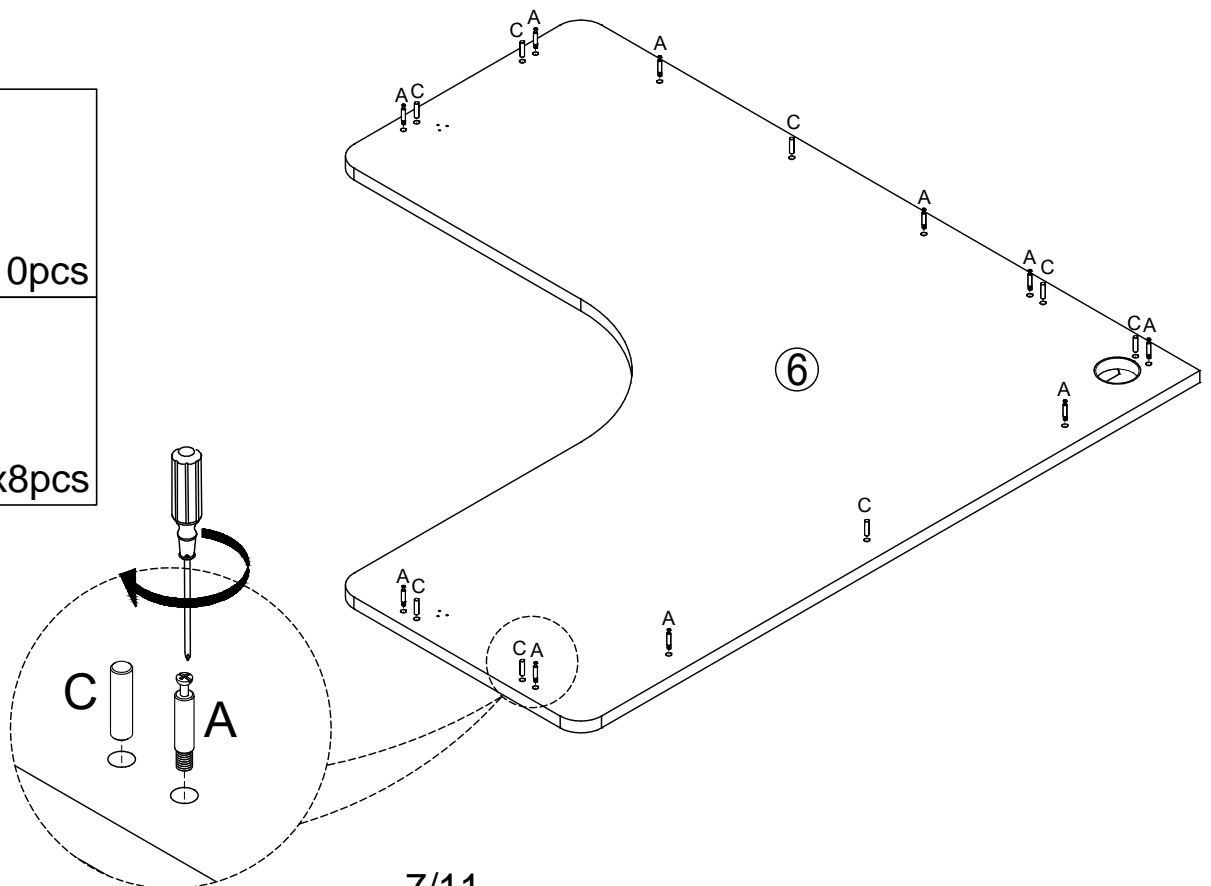

DANGER

- CHILDREN MUST BE SUPERVISED.

Parts located in Carton - TOR15CWSC1/TOR18CWSC1

Parts located in Carton - TOR15CWSC2/TOR18CWSC2

Hardware located in Carton - TOR15CWSC2/TOR18CWSC2
Hardware Spare Parts number - HWTOROWSTN

Hardware Spare Parts number - HWTOCBLCVR

Step 1

Step 2

Step 3

Step 4

B  ∅ 15mm x4pcs	C  ∅ 8x30mm x2pcs	D  64mm x2pcs	E  x4pcs
---	---	--	--

Step 5

A  32mm x10pcs	C  ∅ 8x30mm x8pcs
--	---

Step 6

B  ∅ 15mm x10pcs	E  x10pcs
--	---

Step 7

G  x5pcs	H  #4*14mm x30pcs
--	---

MAXIMUM WEIGHT CAPACITY

NOTE: Desktop 80kg

CAUTION: This product is intended to hold the maximum weight indicated. Exceeding the maximum weight will result in instability and may cause injury.