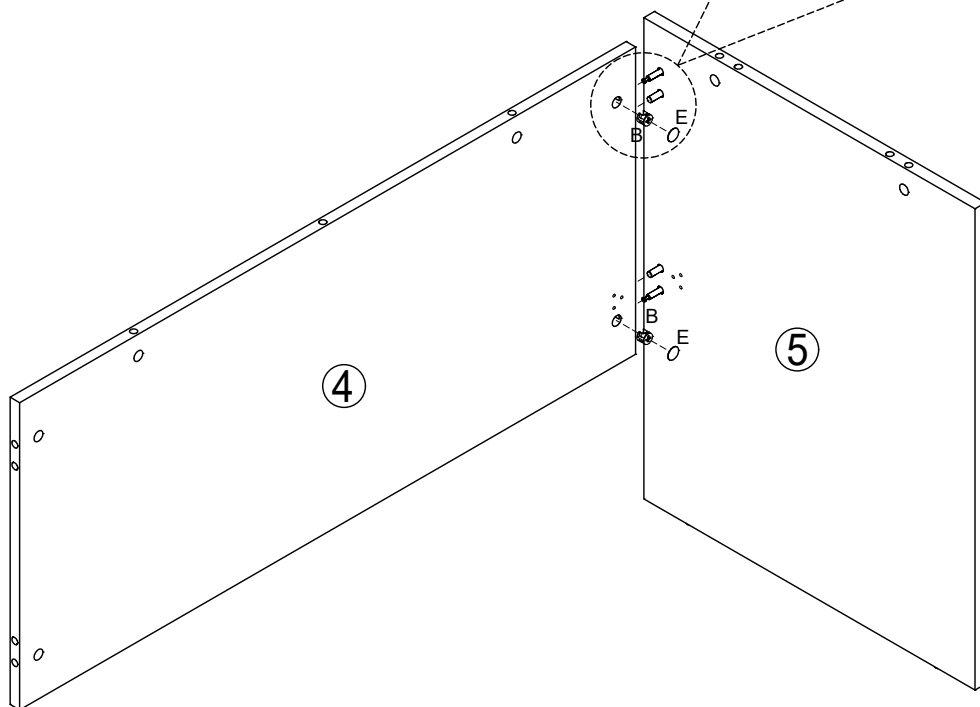

Hardware Spare Parts number - HWTOCBLCVR

Step 1

Step 2

Step 3

Step 4

B  ∅ 15mm x4pcs	C  ∅ 8x30mm x2pcs	D  64mm x2pcs	E  x4pcs
---	---	--	--

Step 5

A  32mm x10pcs	C  ∅ 8x30mm x8pcs
--	---

Step 6

B  ∅ 15mm x10pcs	E  x10pcs
--	---

Step 7

G  x5pcs	H  #4*14mm x30pcs
--	---

MAXIMUM WEIGHT CAPACITY

NOTE: Desktop 80kg

CAUTION: This product is intended to hold the maximum weight indicated. Exceeding the maximum weight will result in instability and may cause injury.