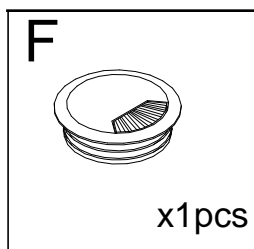

DANGER

- CHILDREN MUST BE SUPERVISED.

Parts located in Carton - TOR15CWSC1/TOR18CWSC1

Parts located in Carton - TOR15CWSC2/TOR18CWSC2

Hardware located in Carton - TOR15CWSC2/TOR18CWSC2
Hardware Spare Parts number - HWTOROWSTN

Hardware Spare Parts number - HWTOCBLCVR

Step 1

Step 2

Step 3

Step 4

B  ∅ 15mm x4pcs	C  ∅ 8x30mm x2pcs	D  64mm x2pcs	E  x4pcs
---	---	--	--

Step 5

A  32mm x10pcs	C  ∅ 8x30mm x8pcs
--	---

Step 6

B  ∅ 15mm x10pcs	E  x10pcs
--	---

Step 7

G  x5pcs	H  #4*14mm x30pcs
--	---

MAXIMUM WEIGHT CAPACITY

NOTE: Desktop 80kg

CAUTION: This product is intended to hold the maximum weight indicated. Exceeding the maximum weight will result in instability and may cause injury.