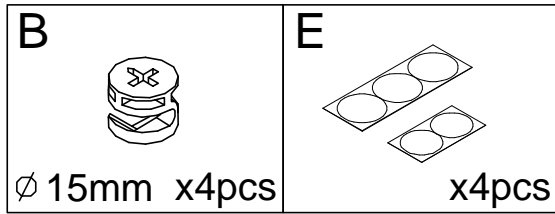

DANGER

- CHILDREN MUST BE SUPERVISED.

Parts located in Carton - TOR15CWSC1/TOR18CWSC1

Parts located in Carton - TOR15CWSC2/TOR18CWSC2

Hardware located in Carton - TOR15CWSC2/TOR18CWSC2
Hardware Spare Parts number - HWTOROWSTN

Hardware Spare Parts number - HWTOCBLCVR

Step 1

Step 2

Step 3

Step 4

B  ∅ 15mm x4pcs	C  ∅ 8x30mm x2pcs	D  64mm x2pcs	E  x4pcs
---	---	--	--

Step 5

A  32mm x10pcs	C  ∅ 8x30mm x8pcs
--	---