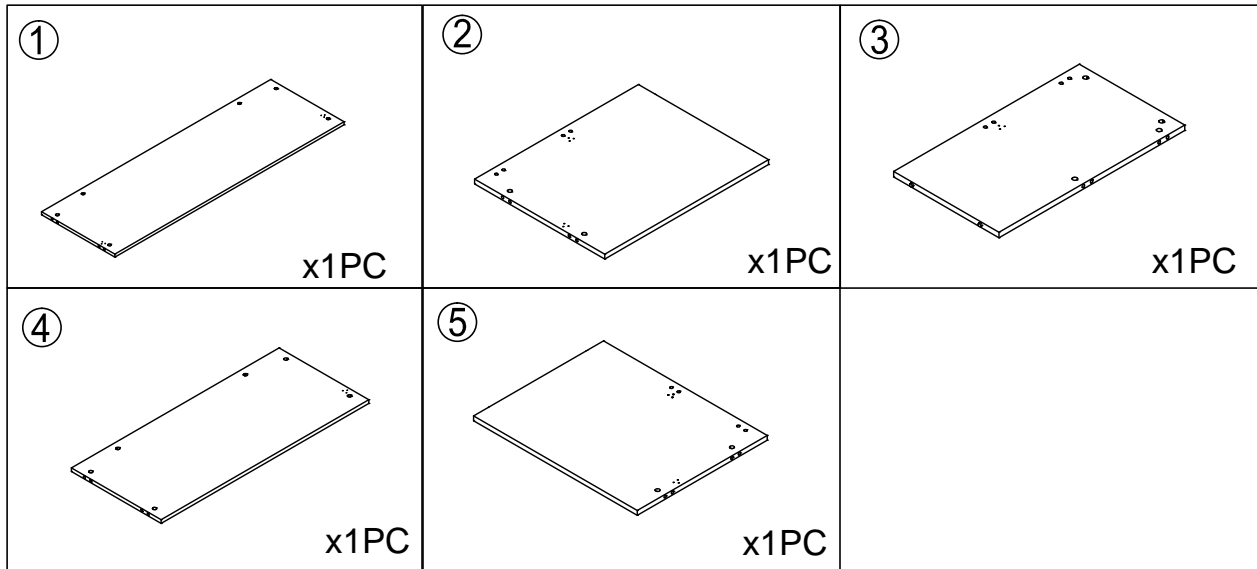

Parts located in Carton - TOR15CWSC2/TOR18CWSC2