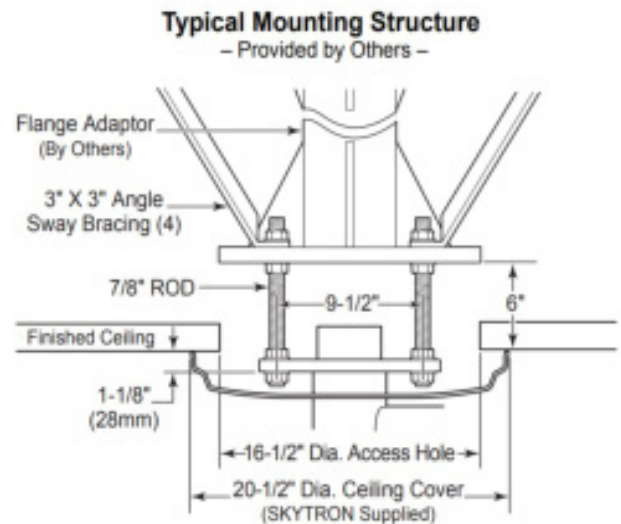

SKYTRON Aurora Four series, model VCAAUA7.

Single, Variable-Focus 30" LED Surgical Light Fixture With Camera Arm

VCAAUA5

Product Elevation View

Mounting

Refer to Installation Instructions for specific mounting structure guidelines, wiring and wall control installation details.