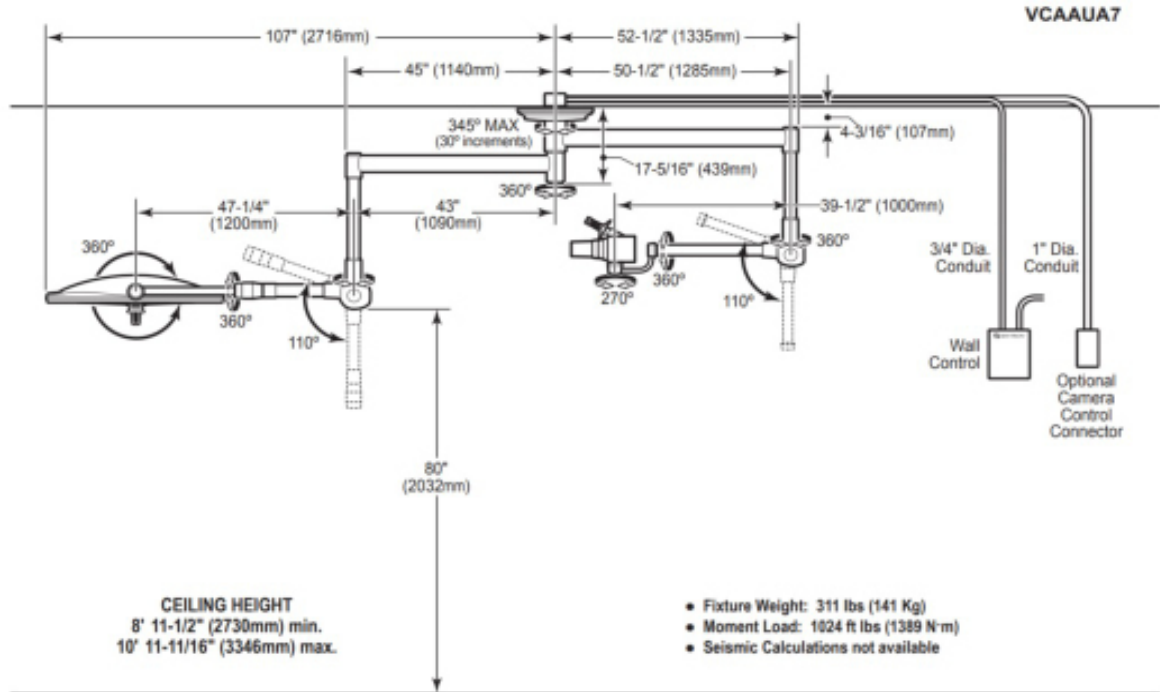

Single, Variable-Focus 30" LED Surgical Light Fixture With Camera Arm

VCAAUA5

Product Elevation View