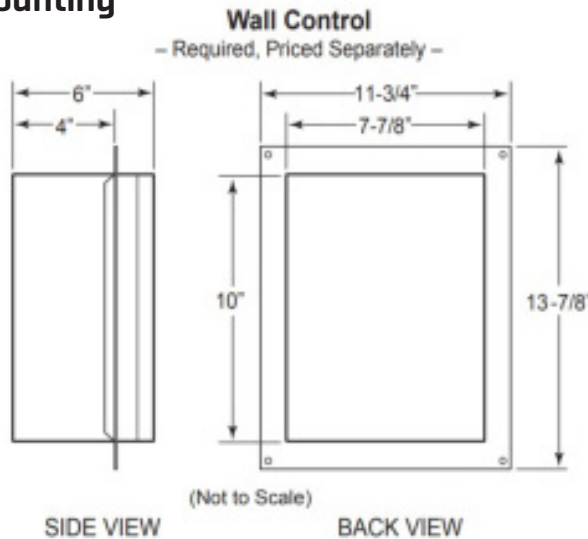

SKYTRON Aurora Four series, model VCAAUA7.

Single, Variable-Focus 30" LED Surgical Light Fixture With Camera Arm

VCAAUA5

Product Elevation View

Mounting

Refer to Installation Instructions for specific mounting structure guidelines, wiring and wall control installation details.