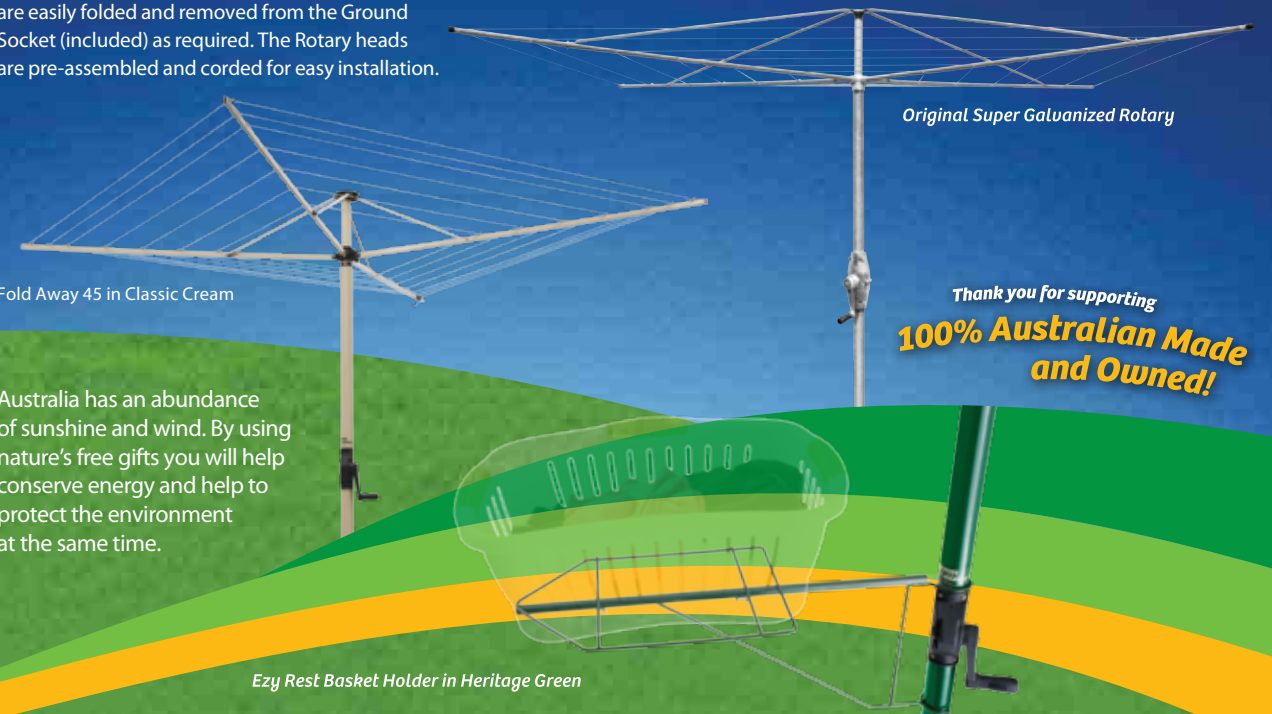

Fold Away 45 in Classic Cream

Ezy Rest Basket Holder in Heritage Green

Original Super Galvanized Rotary

Thank you for supporting
100% Australian Made and Owned!

Retract Away Clotheslines and Fold Away Rotaries

Fixed Rotaries and Ezy Rest Basket Holder