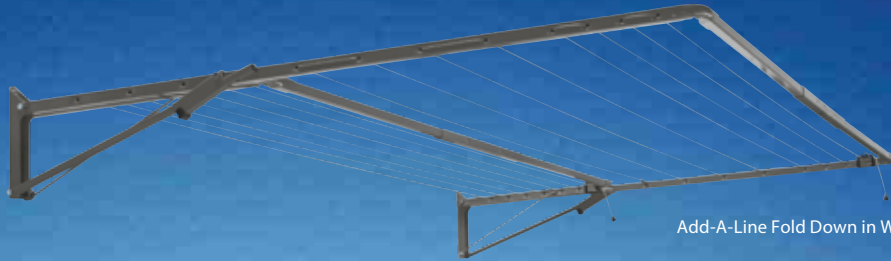

Fold Down Clotheslines A full range to suit any requirement

Austral Fold Downs have more line space for greater drying flexibility and fold down to a tiny 6-8cm side profile. The side arms are all tubular steel including the front bent corners to ensure strength and durability. All Austral Fold Downs are supplied with pre-assembled side arms to make installation a breeze.

Austral Fold Downs may be reduced in length by shortening the front bar during installation. Whether you have a large or small space available, there is a Fold Down to suit you.

Add-A-Line A full family sized line with two folding frames.

Standard A full family sized line with one large folding frame.

Compact A compact family sized line with one folding frame.

Slenderline 16 A narrow line ideal for smaller spaces.

Slenderline 20 A long narrow line perfect for side paths or restricted areas.

Unit Line A small line perfect for apartments, units or as a second undercover line.

Indoor / Outdoor Line An 8m eco friendly line for the smallest of spaces. Can fit discreetly over a bench or laundry tub.