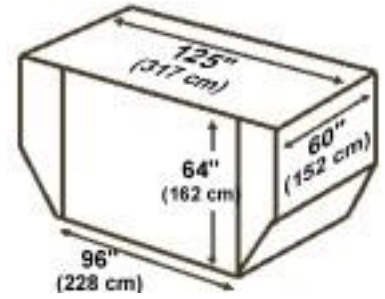

## Main Deck Pallet

(Equivalent to IATA Type 2)

External Displacement: 606 cu ft/17.16 cu m

Maximum Gross Weight:

15,000 lb/6,804 kg Maximum External Dimensions:

(L x W x H) Contoured

125" x 96" x 96"

317cm x 244cm x 244cm

317  
cm x  
152  
cm x  
160  
cm

## LD-11

(Equivalent to IATA Type 6)

Internal Capacity:

242 cu ft/6.9 cu m

Maximum Gross Weight:

7,000 lbs/3,176 kg Maximum External Dimensions:

(L x W x H) Contoured

125" x 60" x 64"

96" x 60" x 64"

228 cm x 152 cm x 162 cm

Dimensions:  
(L x W x H) Contoured  
96 " x 60" x 64"  
228 cm x 152 cm x 162 cm

**LD-3**  
(Equivalent to IATA Type 8)

Internal Capacity: 150 cu  
ft/4 cu m  
Maximum Gross Weight:  
3,500 lb/1,588 kg Maximum  
External Dimensions: (L x W  
x H) Contoured  
61 " x 60" x 64"  
154 cm x 152 cm x 162 cm