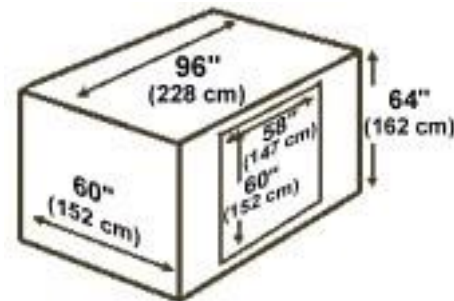

317  
cm x  
152  
cm x  
160  
cm

317 cm x 162 cm x 162 cm

## LD-4

(Equivalent to IATA Type 7A)

Internal Capacity:

174 cu ft/5 cu m

Maximum Gross Weight:

5,400 lb/2,450 kg

Maximum External Dimensions:

(L x W x H) Contoured

96" x 60" x 64"

228 cm x 152 cm x 162 cm

Dimensions:  
(L x W x H) Contoured  
96 " x 60" x 64"  
228 cm x 152 cm x 162 cm

**LD-3**  
(Equivalent to IATA Type 8)

Internal Capacity: 150 cu  
ft/4 cu m  
Maximum Gross Weight:  
3,500 lb/1,588 kg Maximum  
External Dimensions: (L x W  
x H) Contoured  
61 " x 60" x 64"  
154 cm x 152 cm x 162 cm