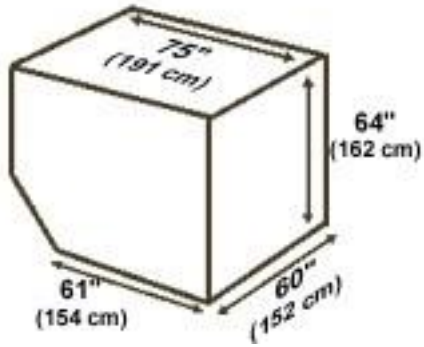

317  
cm x  
152  
cm x  
160  
cm

317 cm x 162 cm x 162 cm

228 cm x 152 cm x 162 cm

96" x 60" x 64"

228 cm x 152 cm x 162 cm

Dimensions:  
(L x W x H) Contoured  
96 " x 60" x 64"  
228 cm x 152 cm x 162 cm

**LD-3**  
(Equivalent to IATA Type 8)

Internal Capacity: 150 cu  
ft/4 cu m  
Maximum Gross Weight:  
3,500 lb/1,588 kg Maximum  
External Dimensions: (L x W  
x H) Contoured  
61 " x 60" x 64"  
154 cm x 152 cm x 162 cm