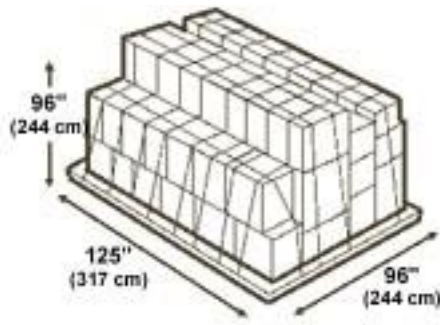

## Main Deck Pallet

(Equivalent to IATA Type 2)

External Displacement: 606 cu ft/17.16 cu m

Maximum Gross Weight:

15,000 lb/6,804 kg Maximum External Dimensions:

(L x W x H) Contoured

125" x 96" x 96"

317cm x 244cm x 244cm

317  
cm x  
152  
cm x  
160  
cm

## LD-7

(Equivalent to IATA Type 5)

External Displacement: 379.9 cu ft/10 cu m

Maximum Gross Weight:

10,200 lb/4,627 kg Maximum External Dimensions:

(L x W x H) Contoured

125" x 88" x 63"

317 cm x 223 cm x 160 cm

96" x 60" x 64"

228 cm x 152 cm x 162 cm

Dimensions:  
(L x W x H) Contoured  
96 " x 60" x 64"  
228 cm x 152 cm x 162 cm

**LD-3**  
(Equivalent to IATA Type 8)

Internal Capacity: 150 cu  
ft/4 cu m  
Maximum Gross Weight:  
3,500 lb/1,588 kg Maximum  
External Dimensions: (L x W  
x H) Contoured  
61 " x 60" x 64"  
154 cm x 152 cm x 162 cm