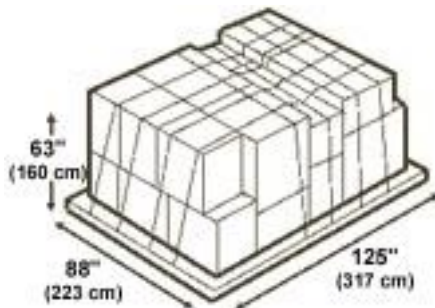

317  
cm x  
152  
cm x  
160  
cm

## LD-7

(Equivalent to IATA Type 5)

External Displacement: 379.9 cu ft/10 cu m

Maximum Gross Weight:

10,200 lb/4,627 kg Maximum External Dimensions:

(L x W x H) Contoured

125" x 88" x 63"

317 cm x 223 cm x 160 cm

## LD-11

(Equivalent to IATA Type 6)

Internal Capacity:

242 cu ft/6.9 cu m

Maximum Gross Weight:

7,000 lbs/3,176 kg Maximum External Dimensions:

(L x W x H) Contoured

125" x 60" x 64"

317 cm x 162 cm x 162 cm