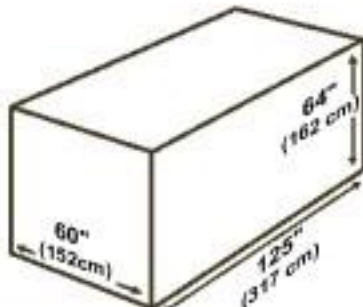

228 cm x 152 cm x 162 cm

## P9A Lower Deck Pallet

(Equivalent to IATA Type 6)

External Displacement: 242 cu ft/6.9 cu m

Maximum Gross Weight:

7,000 lb/3,175 kg Maximum External Dimensions:

(L x W x H) Contoured

125" x 60" x 63"

317 cm x 152 cm x 160 cm

## LD-4

(Equivalent to IATA Type 7A)

Internal Capacity:

174 cu ft/5 cu m

Maximum Gross Weight:

5,400 lb/2,450 kg

Maximum External Dimensions:

(L x W x H) Contoured

96" x 60" x 64"

228 cm x 152 cm x 162 cm

Dimensions:  
(L x W x H) Contoured  
96 " x 60" x 64"  
228 cm x 152 cm x 162 cm

**LD-3**  
(Equivalent to IATA Type 8)

Internal Capacity: 150 cu  
ft/4 cu m  
Maximum Gross Weight:  
3,500 lb/1,588 kg Maximum  
External Dimensions: (L x W  
x H) Contoured  
61 " x 60" x 64"  
154 cm x 152 cm x 162 cm