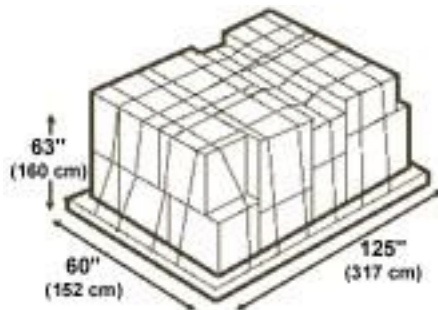

228 cm x 152 cm x 162 cm

## P9A Lower Deck Pallet

(Equivalent to IATA Type 6)

External Displacement: 242 cu ft/6.9 cu m

Maximum Gross Weight:

7,000 lb/3,175 kg Maximum External Dimensions:

(L x W x H) Contoured

125" x 60" x 63"

317 cm x 152 cm x 160 cm

## LD-4

(Equivalent to IATA Type 7A)

Internal Capacity:

174 cu ft/5 cu m

Maximum Gross Weight:

5,400 lb/2,450 kg

Maximum External Dimensions:

(L x W x H) Contoured

96" x 60" x 64"

228 cm x 152 cm x 162 cm

Dimensions:  
(L x W x H) Contoured  
96 " x 60" x 64"  
228 cm x 152 cm x 162 cm

**LD-3**  
(Equivalent to IATA Type 8)

Internal Capacity: 150 cu  
ft/4 cu m  
Maximum Gross Weight:  
3,500 lb/1,588 kg Maximum  
External Dimensions: (L x W  
x H) Contoured  
61 " x 60" x 64"  
154 cm x 152 cm x 162 cm