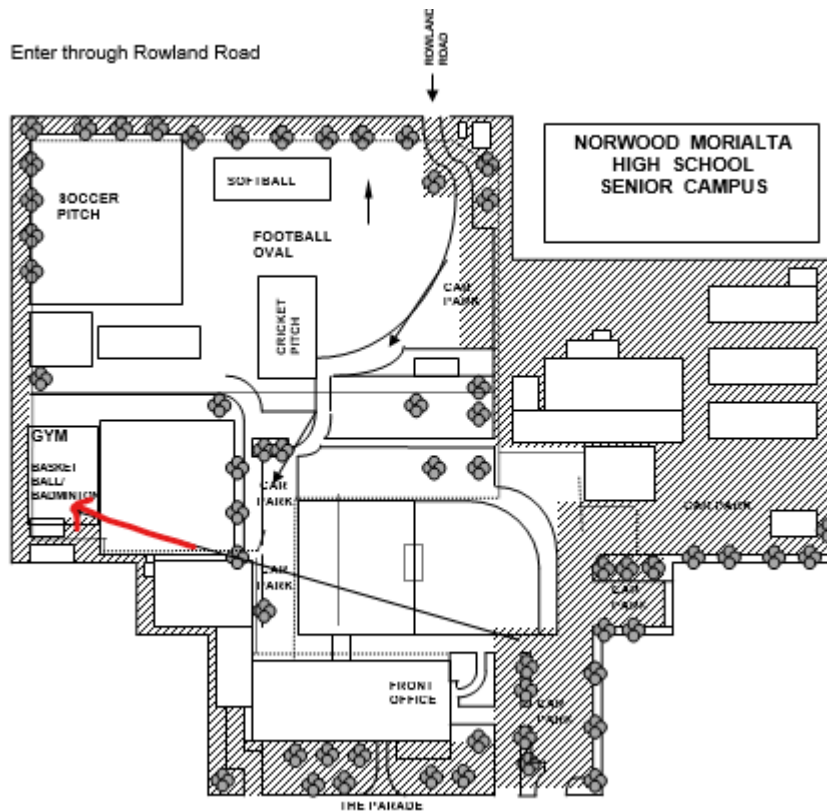

A CATHOLIC ALL BOYS' DAY & BOARDING
COLLEGE IN THE EDMUND RICE TRADITION
Reception to Year 12

Rostrevor College Co-Curricular Fixtures & Map

Summer Season 2020 – Term 1 Week 5

DATE	TEAM	OPPONENT	VENUE	TIME
29/2	BADMINTON			
	Middle A	Norwood Morialta High School	NM Senior school Gym	9.30 am