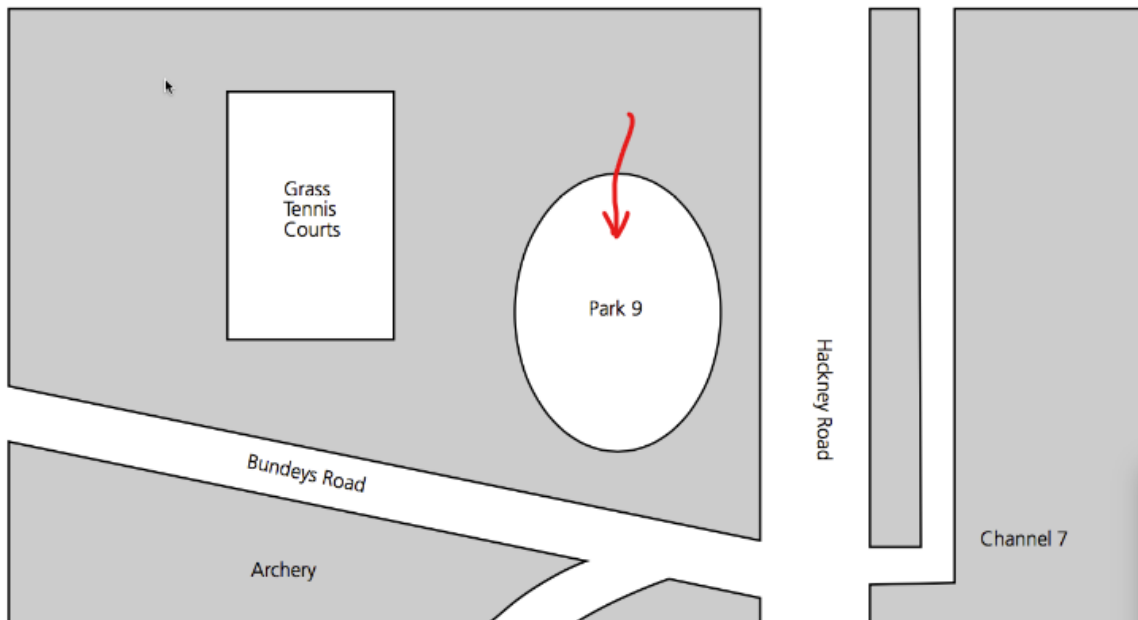

Rostrevor College Co-Curricular Fixtures & Map

Summer Season 2020 – Term 1 Week 5

DATE	TEAM	OPPONENT	VENUE	TIME
	CRICKET			
29/2	Second XI	PAC	Park 9	8.15 am

Please ensure the **venue** and **start time** are acknowledged, as they may vary from Scheduling on SAAS website, Sports TG, My Cricket etc