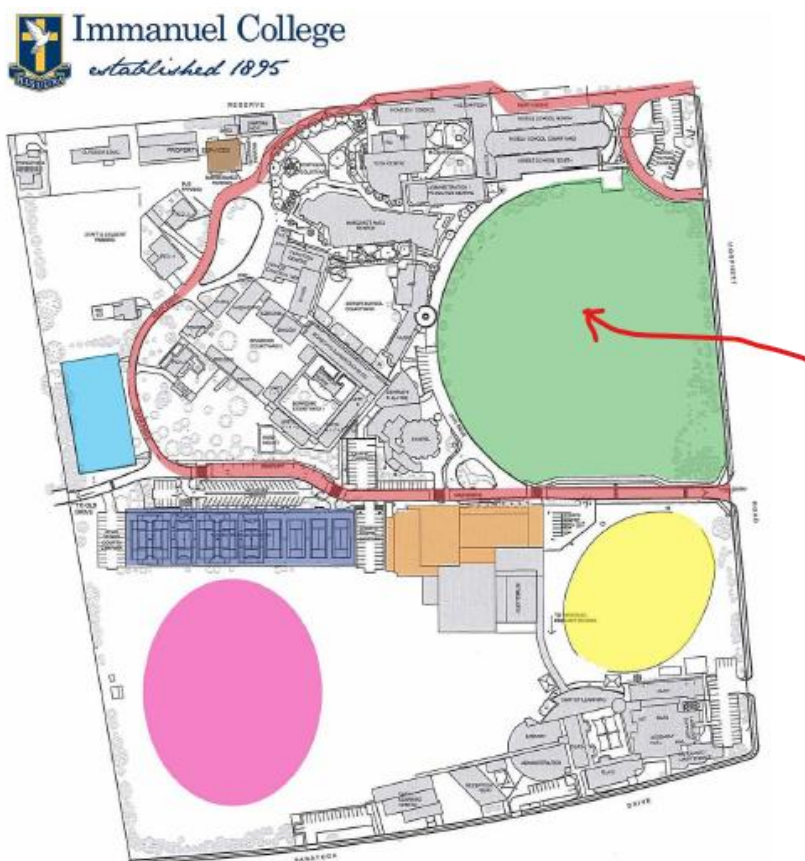

A CATHOLIC ALL BOYS' DAY & BOARDING
COLLEGE IN THE EDMUND RICE TRADITION
Reception to Year 12

Rostrevor College Co-Curricular Fixtures & Map

Summer Season 2020 – Term 1 Week 5

DATE	TEAM	OPPONENT	VENUE	TIME
29/2	CRICKET			
	First XI	Immanuel	Immanuel – ICOSA Oval	12 noon