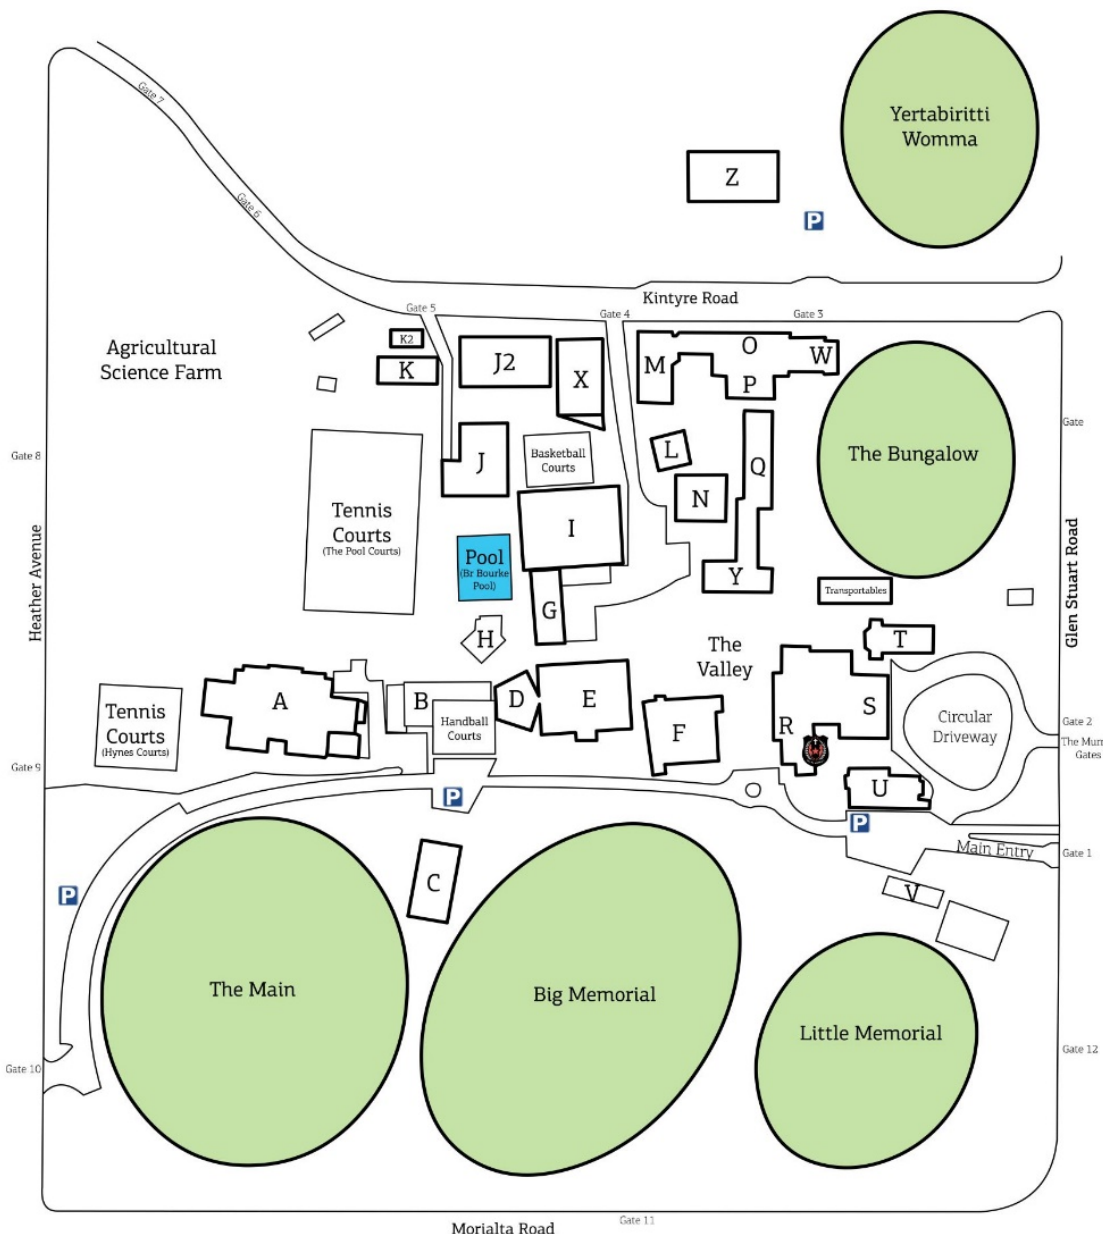

**A CATHOLIC ALL BOYS' DAY & BOARDING**  
**COLLEGE IN THE EDMUND RICE TRADITION**  
 Reception to Year 12

## Rostrevor College Co-Curricular Map – Term 1 Week 9

Saturday 30<sup>th</sup> March 2019

Team	Opponent	Venue	Time
<b>Cricket</b>			
Primary B Black	SA	Bungalow Oval	8:15am

**ALL VISITORS**  
**MUST REPORT**  
**TO RECEPTION**  
 Business Hours:  
 Monday to Friday  
 8:15am to 4:30pm

Reception.....

- Agriculture ..... K / K2
- Brickfield House ..... L
- Callan Hall ..... X
- Canteen ..... Y
- Chapel ..... T
- Clery Building ..... G
- Duggan House ..... A
- ELC ..... Z
- Equity Hub ..... F
- Ideas Centre ..... Q
- Grounds Shed ..... V
- Gurr Building ..... M
- Junior / Primary ..... P / O
- Junior Years Admin ..... W
- Kelty Theatre ..... D
- Mackey Mall ..... E
- Maintenance Shed ..... B
- Mogg Building ..... N
- Mary Fountain Music ..... U
- Pavilion ..... C
- Pool Change Rooms ..... H
- Purton Hall ..... I
- Rice Building ..... Q
- Rostrevor House ..... S
- Science Discovery Ctr ..... J2
- Student Services ..... R
- Technology Centre ..... J
- Uniform Shop ..... Y